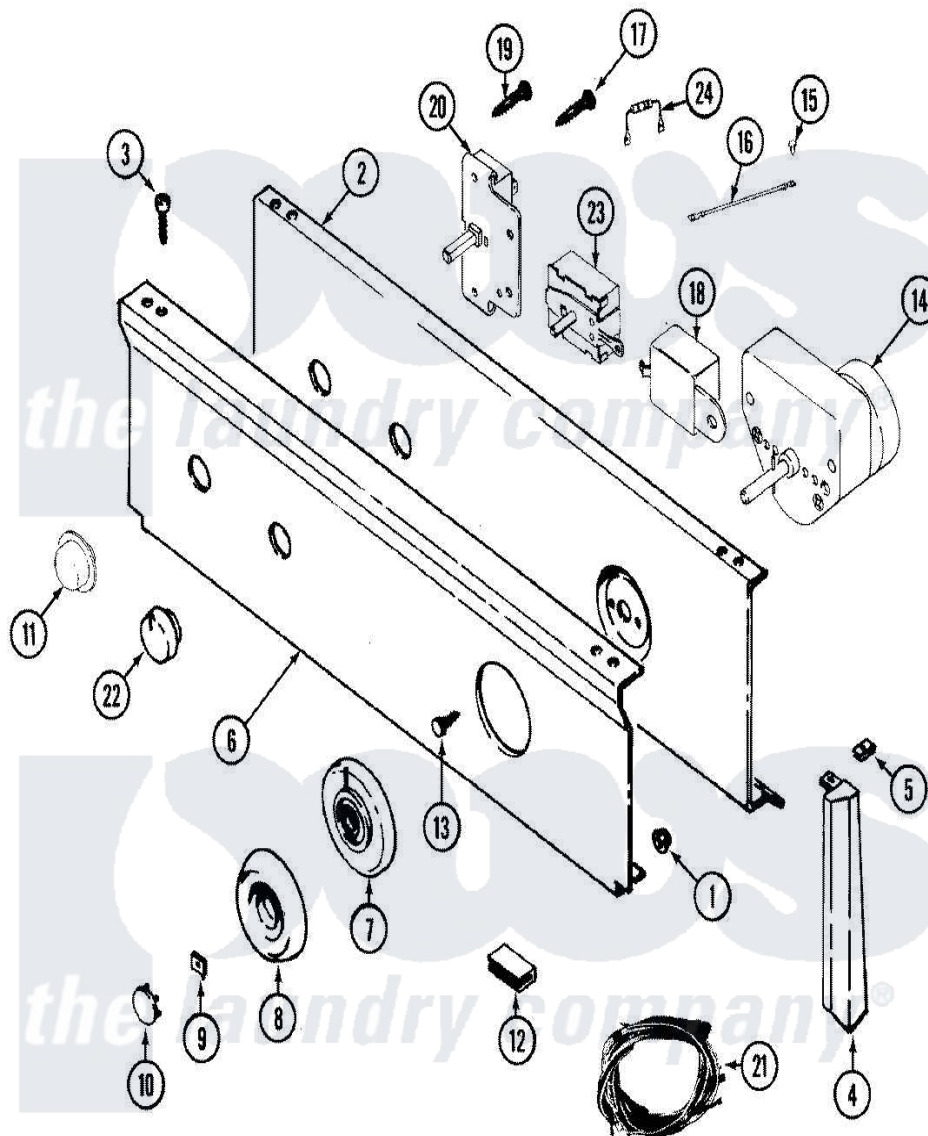

Maytag LDE8414ADE 03 - CONTROL PANEL

Maytag Residential Maytag LDE8414ADE Dryer Parts Parts Diagram 03 - CONTROL PANEL
 Click on the part number to view part

Item	Original Part Number	Replaced By	Status	Part Description
1	214872			Palnut, End Cap Note: Nut, Lamp Holder
2	33001237		Not Available	PLATE, SUPPORT
3	210932			Screw, No.8 X 9/16 Ctsk Note: Screw, Inlet Duct
4	22001289		Not Available	END CAP, CTRL. PNL. (LT-WHT)
"	22001565		Not Available	CAP, END (LT-WHT)
"	22001564			Cap, End
"	22001291			End Cap, Control Panel
5	214894			Fastener, End Cap
6	33001067			Panel, Control
7	33001183			Skirt, Timer Dial
8	33001255			Knob, Timer
9	312273			Nut, Control Knob
10	216250	22001446		Cap, Knob
11	33001185	33001187		Button

12	214897		Pad, Control Panel
13	315317	488234	Screw 8-32 X 1/4
14	Y308254		Timer
15	210186	3370225	Screw
16	204807		Ground Wire, Supp. Plte To Top Cover
17	315317	488234	Screw 8-32 X 1/4
18	Y308205	33001623	Buzzer, Non-Adjustable
19	315317	488234	Screw 8-32 X 1/4
20	33001232	Not Available	SWITCH, PUSH TO START
21	33001121		Harness, Wire
"	33001538	Not Available	HARNESS, WIRE
"	33001362		Wire Harness, Main
"	33001342		Wire Harness, Main
22	22001268	Not Available	KNOB ASSY. (WHT)
23	33001229	Not Available	SWITCH, ROTARY (3 POSITION)
24	33001102		Resistor
25	33001267	Not Available	MANUAL, USE & CARE (FRENCH)
"	33001261	Not Available	MANUAL, USE & CARE