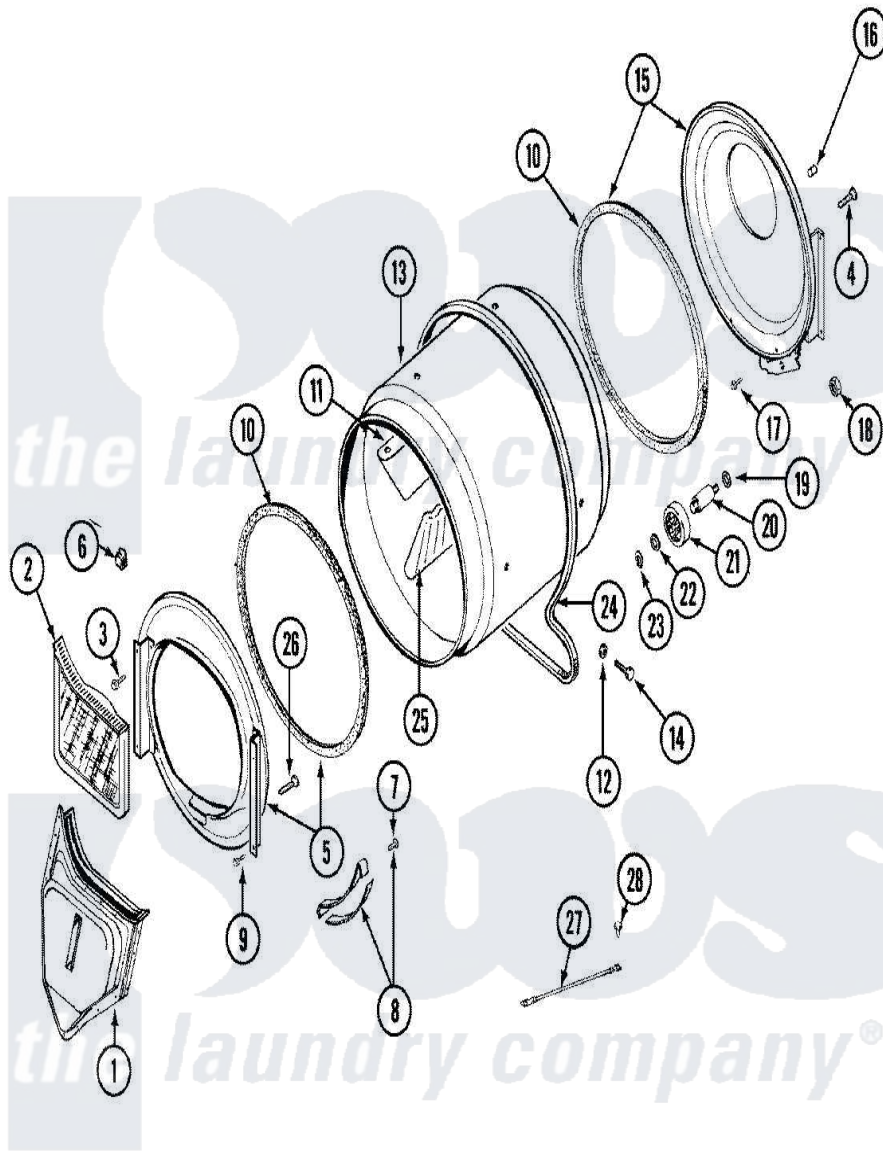

Maytag LDE8414ADE 07 - TUMBLER

Maytag [Residential Maytag LDE8414ADE Dryer Parts](#) Parts Diagram 07 - TUMBLER
 Click on the part number to view part

Item	Original Part Number	Replaced By	Status	Part Description
1	33001016			Outlet Duct Assembly
2	33001171	33002970		Lint Filte
3	313764		Not Available	SCREW
4	Y313561			Screw----NA
5	33001179			Front, Tumbler
6	Y310376			Clip, Door Switch Harness
7	210720			Rivet, Bearing To Tumbler Frmt
8	306508			Tumbler Bearing Kit ---W
9	Y310632	1163839		Screw
10	314820			Seal, Tumbler
11	33001012			Baffle
12	314158			Washer, Baffle To Tumbler
13	33001108		Not Available	DRYER TUMBLER, W/O BAFFLES
14	Y310759			Screw, Tumbler Baffles
15	33001178			Back, Tumbler
16	313915	31-3915		Tech Sheet

17	Y310632	1163839	Screw
18	312538	33001443	Nut, Hex
19	Y313347	312535	Washer, Vault Mounting Brk.
20	Y312948	6-3129480	Shaft- Tumbler
21	Y303373	12001541	Drum Roller/Washer Assembly--W
22	312535		Washer, Vault Mounting Brk.
23	410233	9703438	Ring-Retrn
24	Y312959		Poly "V" Belt For Tumbler
25	33001004		Baffle, Tall
26	Y314110	33002917	Screw, No.10-16