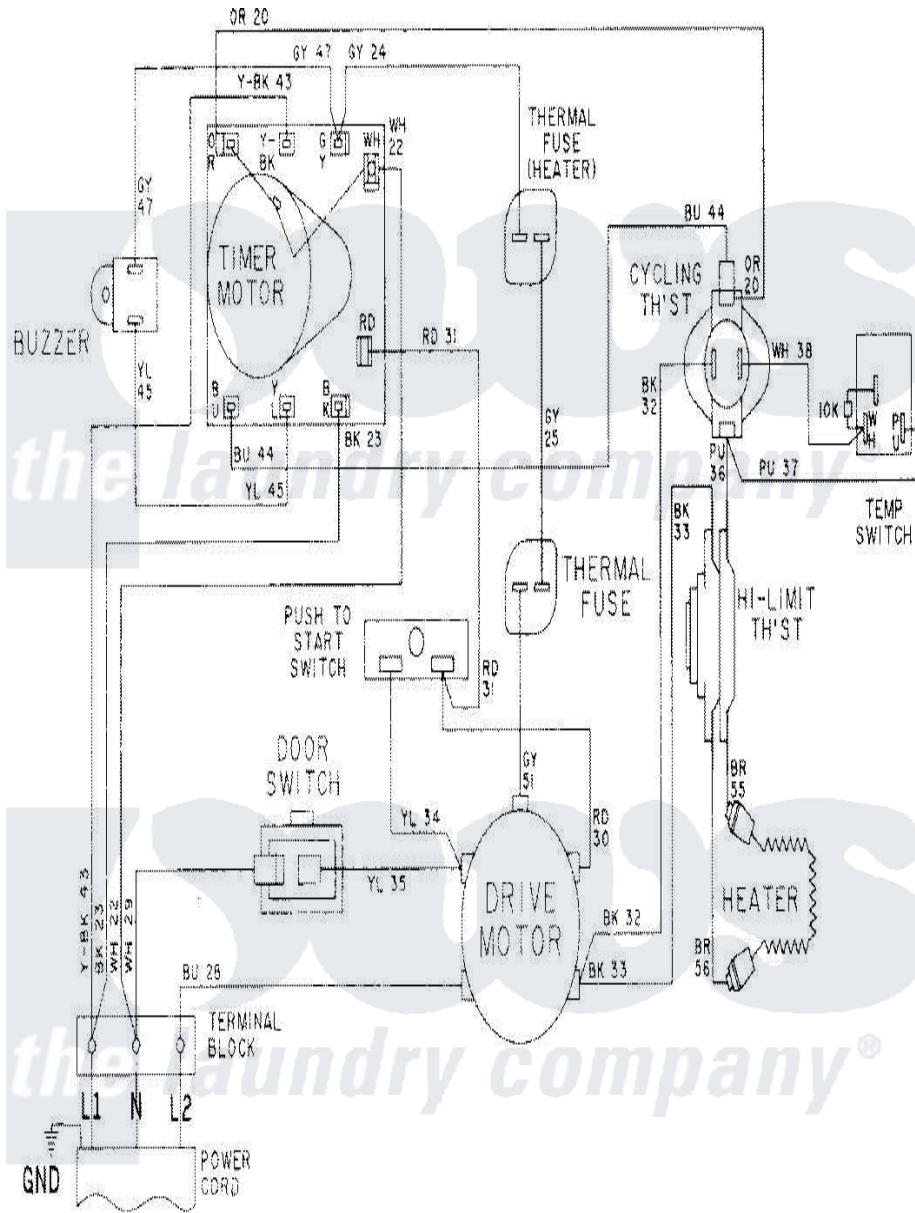

# Maytag LDE8414ADE 08 - WIRING INFORMATION-LDE8414ADE

Maytag Residential Maytag LDE8414ADE Dryer Parts Parts Diagram 08 - WIRING INFORMATION-LDE8414ADE  
 Click on the part number to view part

| Item | Original Part Number | Replaced By | Status        | Part Description   |
|------|----------------------|-------------|---------------|--------------------|
| NI   | 15001634             |             | Not Available | WIRING INFORMATION |
| "    | 15001615             |             | Not Available | WIRING INFORMATION |
| "    | 15001042             |             | Not Available | WIRING INFORMATION |