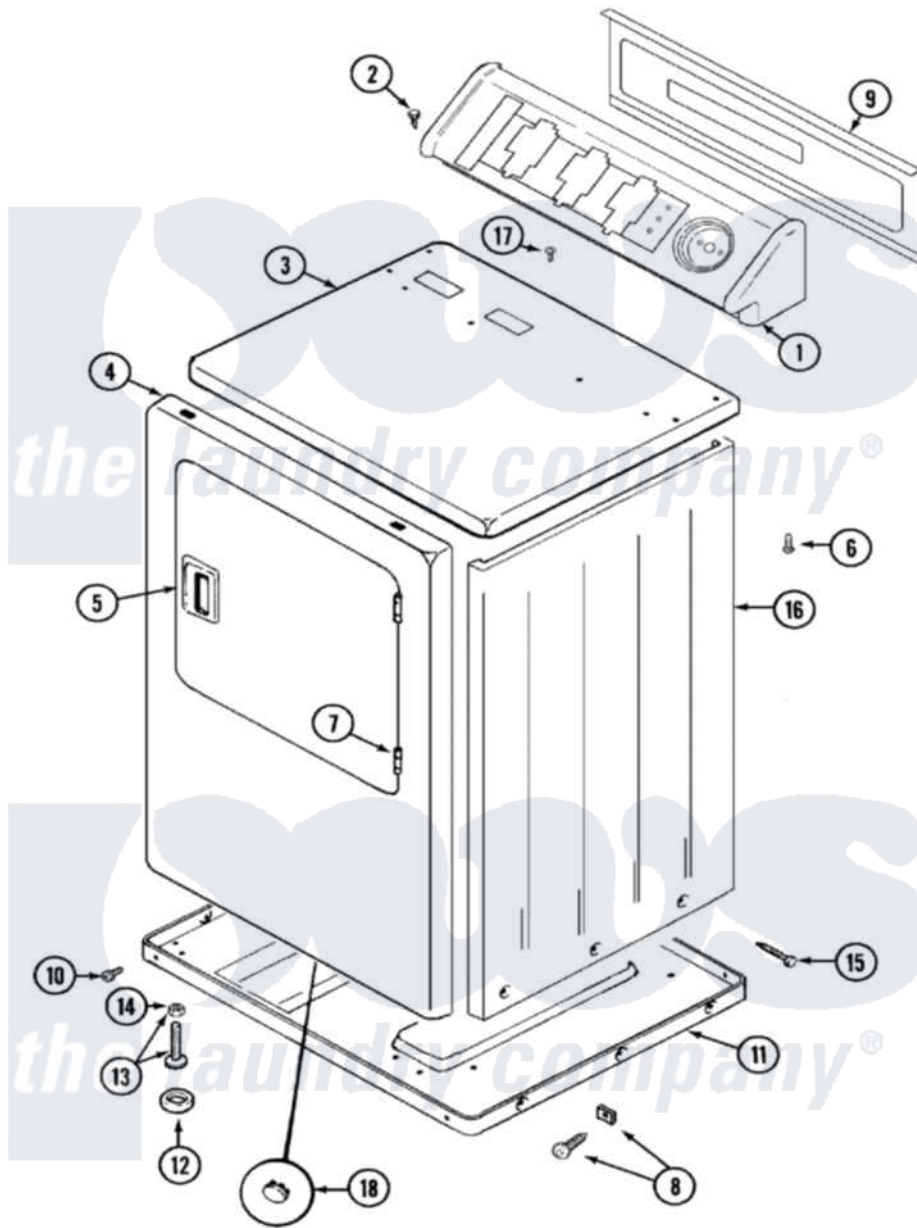

# Maytag LDE8416ACE 01 - CABINET-FRONT

Maytag Residential Maytag LDE8416ACE Dryer Parts Parts Diagram 01 - CABINET-FRONT  
 Click on the part number to view part

Item	Original Part Number	Replaced By	Status	Part Description
1	33001612		Not Available	CONSOLE (WHT)
2	216423	<a href="#">3370225</a>		Screw
3	<a href="#">33001608</a>			Cover, Top
4	<a href="#">33001610</a>			Panel, Front
"	33001486	<a href="#">98008544</a>		Screw
5	<a href="#">33001241</a>			Handle, Door
6	<a href="#">214354</a>			Screw, Top Cover To Cabnt.
7	<a href="#">33001230</a>			Hinge, Door
8	<a href="#">12001341</a>			Screw And Fastener Kit
9	33001625		Not Available	PANEL, BACK----NA
10	<a href="#">Y313561</a>			Screw----NA
"	Y310632	<a href="#">1163839</a>		Screw
11	Y303361		Not Available	BASE ASSY. (UPPER & LOWER)
12	<a href="#">Y314137</a>			Foot, Rubber
13	<a href="#">Y305086</a>			Adjustable Leg And Nut
14	Y052740	<a href="#">62739</a>		Nut, Lock

15	<a href="#">213007</a>		Xfor Cabinet See Cabinet, Back
16	33001159	<a href="#">33001327</a>	Cabinet
17	210186	<a href="#">3370225</a>	Screw
18	33001614	Not Available	PLUG, FRONT PANEL (WHT)