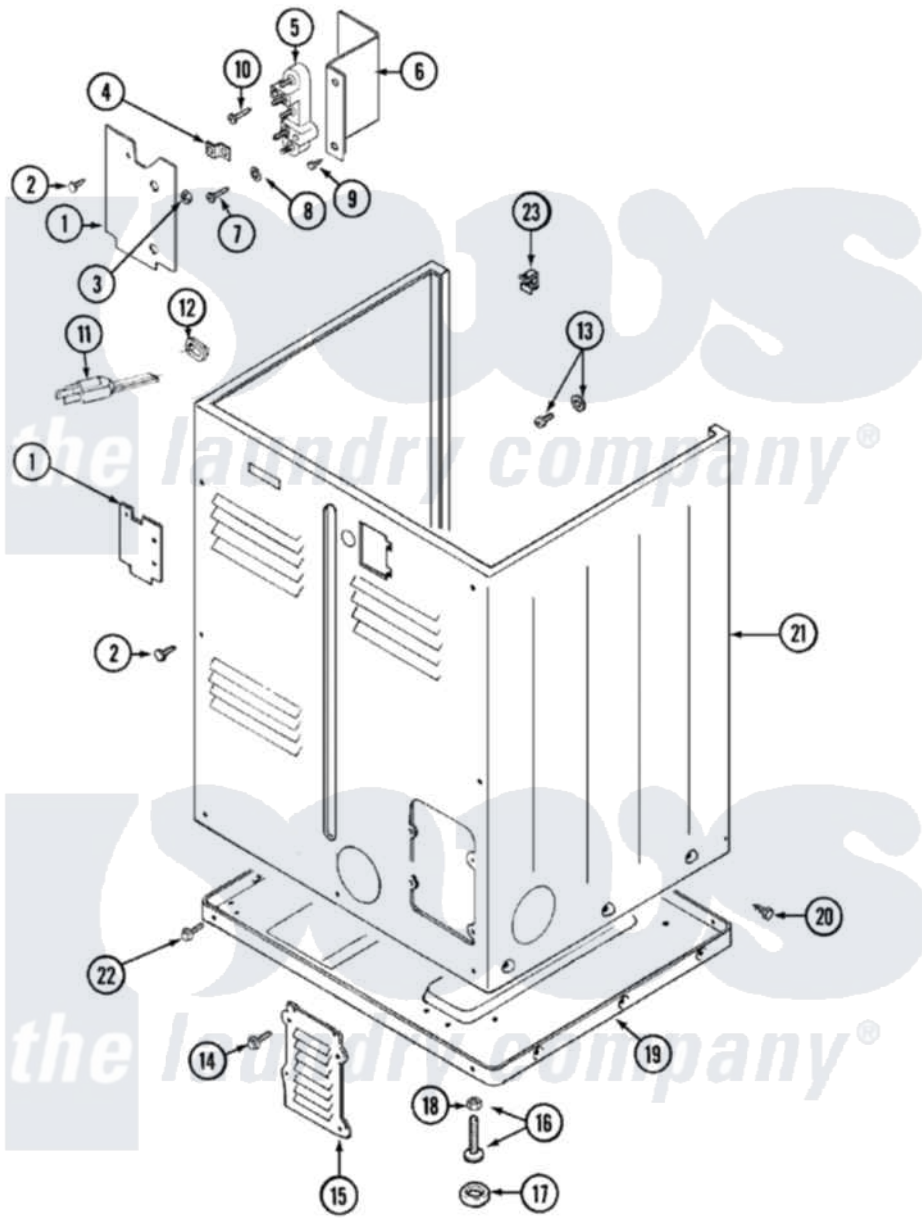

# Maytag LDE8416ACE 02 - CABINET-REAR

Maytag [Residential Maytag LDE8416ACE Dryer Parts](#) Parts Diagram 02 - CABINET-REAR  
 Click on the part number to view part

Item	Original Part Number	Replaced By	Status	Part Description
1	Y312905		Not Available	COVER, TERMINAL
2	<a href="#">Y313561</a>			Screw----NA
3	311484	<a href="#">112432</a>		Nut
4	<a href="#">Y312184</a>			Strap, Grounding
5	<a href="#">33001244</a>			Block, Terminal
6	<a href="#">Y312904</a>			Bracket, Terminal Block
7	Y312209	<a href="#">W10001200</a>		Screw
8	<a href="#">Y311270</a>			Washer, Terminal Block
9	Y310632	<a href="#">1163839</a>		Screw
10	<a href="#">33001245</a>			Screw----NA
13	303846	<a href="#">22003781</a>		Screw, Ground Strap
14	216423	<a href="#">3370225</a>		Screw
15	Y312951		Not Available	ACCESS COVER, BACK
16	<a href="#">Y305086</a>			Adjustable Leg And Nut
17	<a href="#">Y314137</a>			Foot, Rubber
18	Y052740	<a href="#">62739</a>		Nut, Lock

19	Y303361	Not Available	BASE ASSY. (UPPER & LOWER)
20	<a href="#">213007</a>		Xfor Cabinet See Cabinet, Back
21	33001159	<a href="#">33001327</a>	Cabinet
22	Y310632	<a href="#">1163839</a>	Screw
"	<a href="#">Y313561</a>		Screw---NA