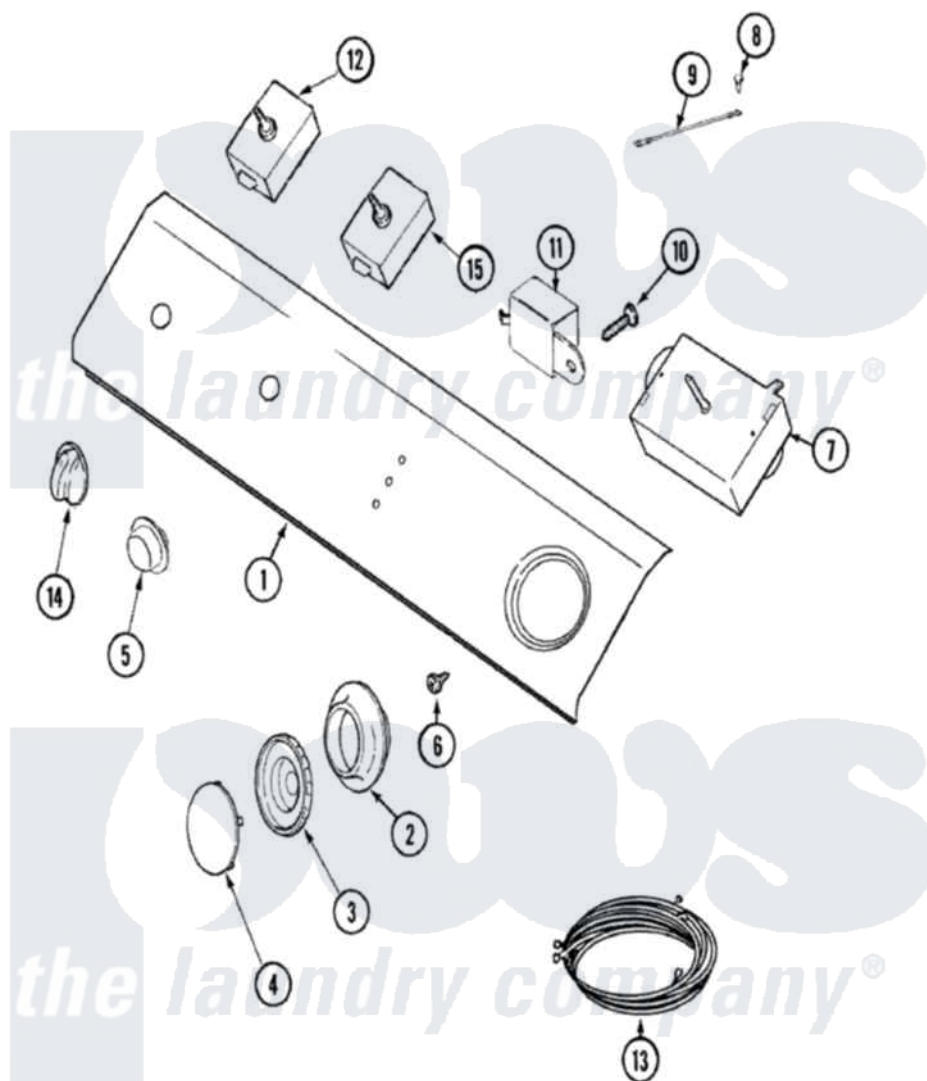

Maytag LDE8416ACE 03 - CONTROL PANEL

Maytag Residential Maytag LDE8416ACE Dryer Parts Parts Diagram 03 - CONTROL PANEL

Click on the part number to view part

Item	Original Part Number	Replaced By	Status	Part Description
1	33001592		Not Available	PANEL, CONTROL (WHT)
"	22001662	8534058		Screw
2	33001621			Skirt, Timer Dial
3	22001659			Timer Knob - Grey
4	22001664			Timer Knob Insert/Cap
5	33001619	37001071		Button, Push-To-Start
6	33001690	90767		Screw, 8A X 3/8 HeX Washer Head Tapping
7	33001632			Timer
8	210186	3370225		Screw
9	22001654			Wire, Ground
10	216423	3370225		Screw
11	33001623			Buzzer, Non-Adjustable
12	33001726	33001618		Switch- PU
13	33001669			Wire Harness, Main
14	22001663			Knob, Selector Switch
15	33001642			Switch, Temperature