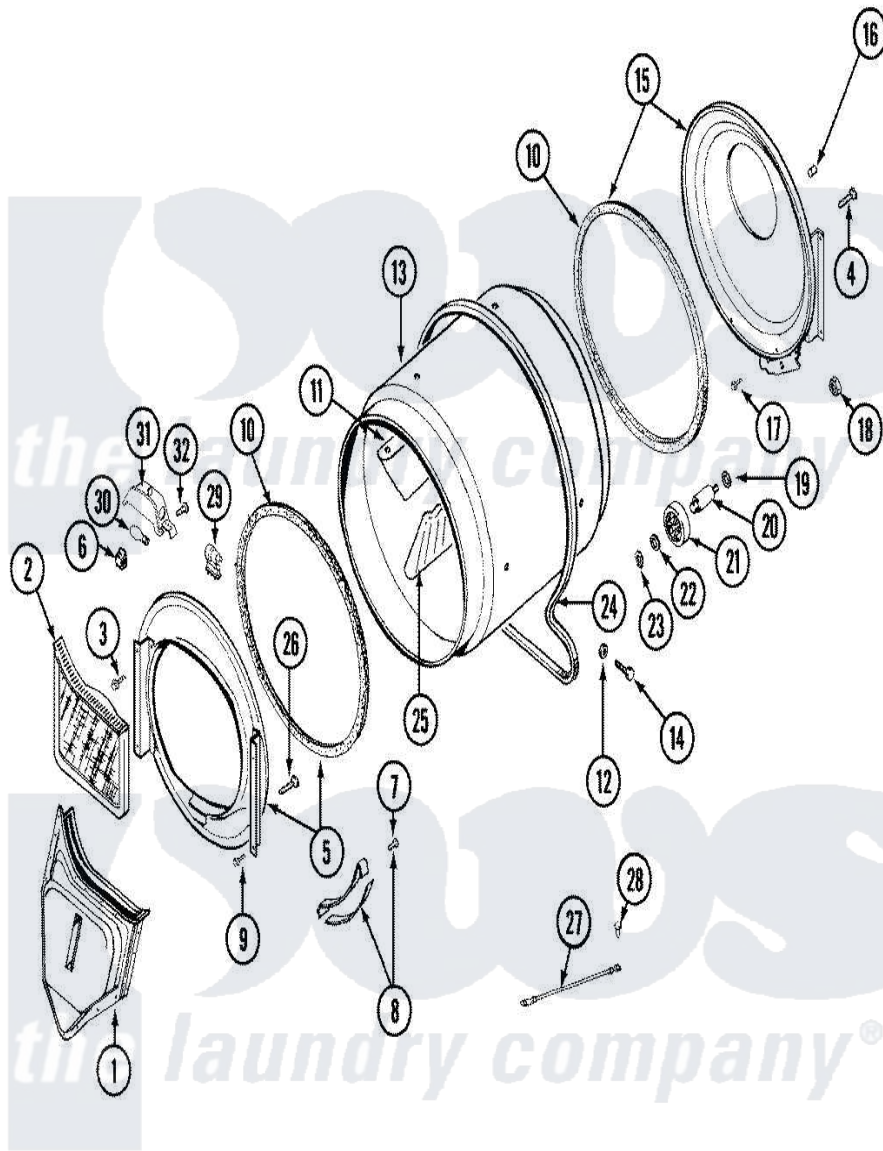

# Maytag LDE8416ACE 08 - TUMBLER

Maytag [Residential Maytag LDE8416ACE Dryer Parts](#) Parts Diagram 08 - TUMBLER  
 Click on the part number to view part

Item	Original Part Number	Replaced By	Status	Part Description
1	<a href="#">33001016</a>			Outlet Duct Assembly
2	33001171	<a href="#">33002970</a>		Lint Filte
3	313764		Not Available	SCREW
4	<a href="#">Y313561</a>			Screw----NA
5	<a href="#">33001421</a>			Front Assembly, Tumbler
6	<a href="#">Y310376</a>			Clip, Door Switch Harness
7	<a href="#">210720</a>			Rivet, Bearing To Tumbler Frmt
8	<a href="#">306508</a>			Tumbler Bearing Kit ---W
9	Y310632	<a href="#">1163839</a>		Screw
10	<a href="#">314820</a>			Seal, Tumbler
11	<a href="#">33001012</a>			Baffle
12	<a href="#">314158</a>			Washer, Baffle To Tumbler
13	33001108		Not Available	DRYER TUMBLER, W/O BAFFLES
14	<a href="#">Y310759</a>			Screw, Tumbler Baffles
15	<a href="#">33001178</a>			Back, Tumbler
16	313915	<a href="#">31-3915</a>		Tech Sheet

17	Y310632	<a href="#">1163839</a>	Screw
18	312538	<a href="#">33001443</a>	Nut, Hex
19	Y313347	<a href="#">312535</a>	Washer, Vault Mounting Brk.
20	Y312948	<a href="#">6-3129480</a>	Shaft- Tumbler
21	Y303373	<a href="#">12001541</a>	Drum Roller/Washer Assembly--W
22	<a href="#">312535</a>		Washer, Vault Mounting Brk.
23	410233	<a href="#">9703438</a>	Ring-Retrn
24	<a href="#">Y312959</a>		Poly "V" Belt For Tumbler
25	<a href="#">33001004</a>		Baffle, Tall
26	Y314110	<a href="#">33002917</a>	Screw, No.10-16
27	<a href="#">901220</a>		Ground Wire
28	910343	<a href="#">488234</a>	Screw 8-32 X 1/4
29	307097	<a href="#">33001496</a>	Lamp- Hold
30	Y307100	<a href="#">67001316</a>	Bulb, Light
31	314955	<a href="#">33001496</a>	Lamp- Hold
32	<a href="#">214872</a>		Palnut, End Cap Note: Nut, Lamp Holder