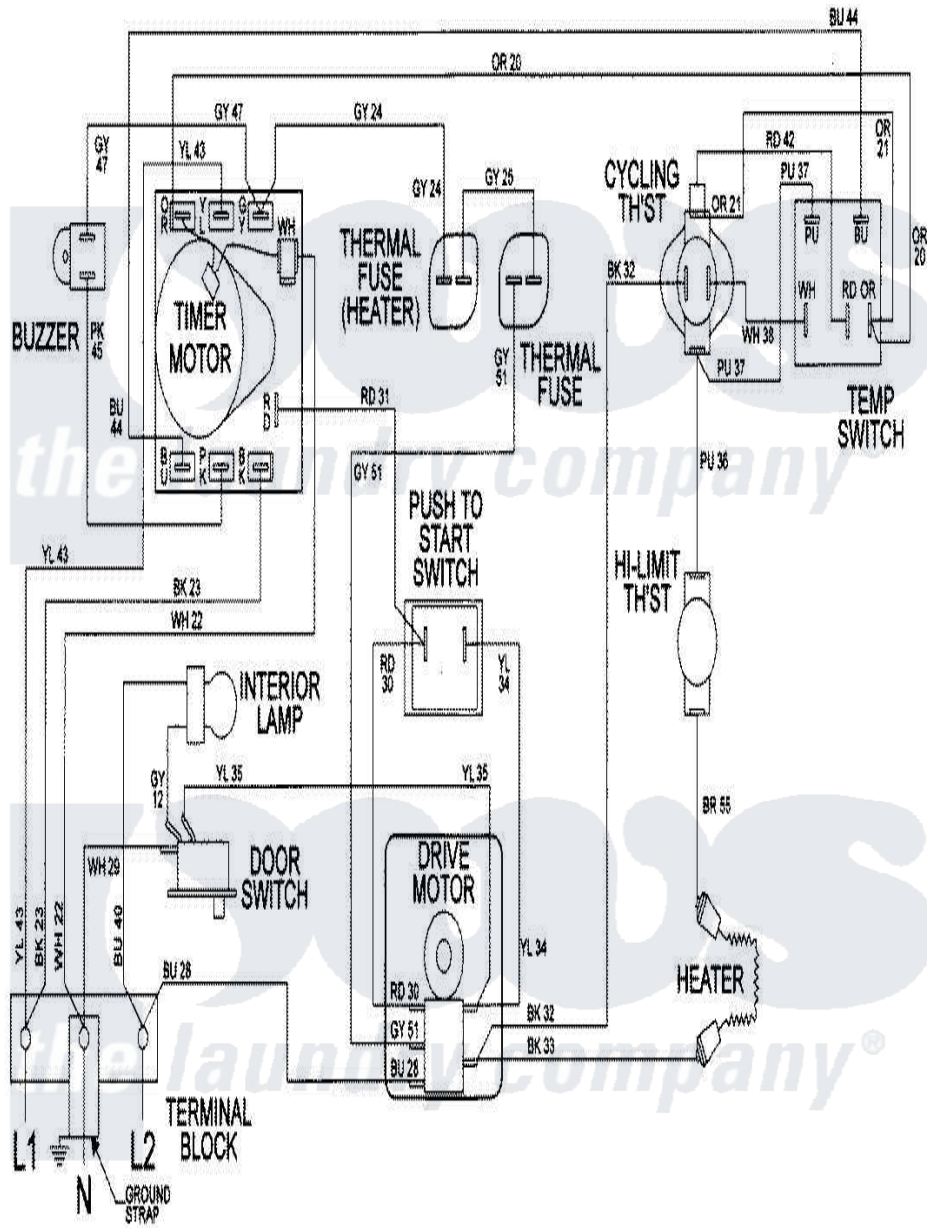

Maytag LDE8416ACE 09 - WIRING INFORMATION

Maytag Residential Maytag LDE8416ACE Dryer Parts Parts Diagram 09 - WIRING INFORMATION
 Click on the part number to view part

Item	Original Part Number	Replaced By	Status	Part Description
NI	15001955		Not Available	WIRING INFORMATION