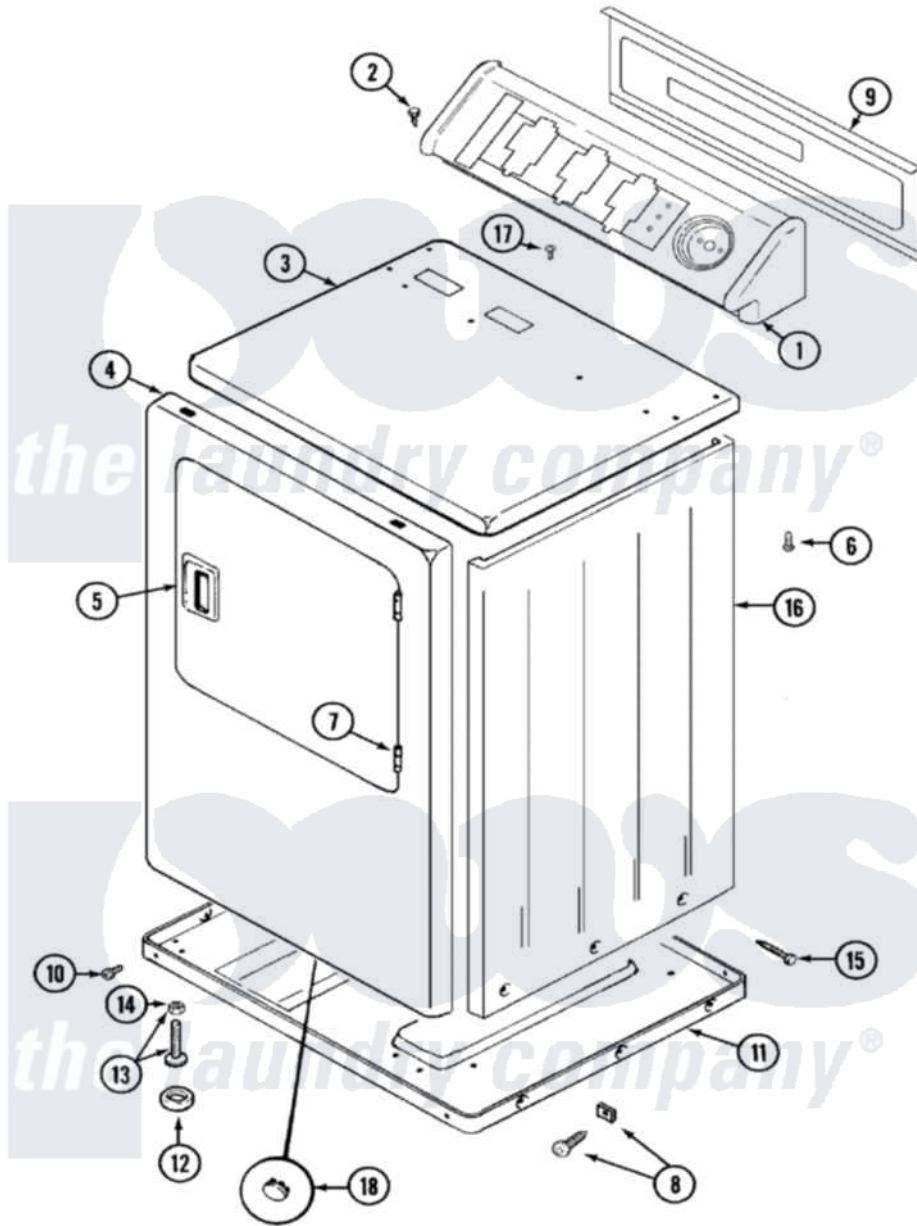

# Maytag LDE8416ACM 01 - CABINET-FRONT

Maytag Residential Maytag LDE8416ACM Dryer Parts Parts Diagram 01 - CABINET-FRONT  
 Click on the part number to view part

Item	Original Part Number	Replaced By	Status	Part Description
1	<a href="#">33001613</a>			Console
2	216423	<a href="#">3370225</a>		Screw
3	<a href="#">33001609</a>			Cover, Top ----NA
4	<a href="#">33001611</a>			Panel, Front ----NA
"	33001486	<a href="#">98008544</a>		Screw
5	33001254	<a href="#">37001047</a>		Handle, Door
6	<a href="#">214354</a>			Screw, Top Cover To Cabnt.
7	<a href="#">33001230</a>			Hinge, Door
8	12001340	<a href="#">204439</a>		Screw And Fstner Assembly
9	33001625		Not Available	PANEL, BACK----NA
10	<a href="#">Y313561</a>			Screw----NA
"	Y310632	<a href="#">1163839</a>		Screw
11	Y303361		Not Available	BASE ASSY. (UPPER & LOWER)
12	<a href="#">Y314137</a>			Foot, Rubber
13	<a href="#">Y305086</a>			Adjustable Leg And Nut
14	Y052740	<a href="#">62739</a>		Nut, Lock

15	<a href="#">213007</a>		Xfor Cabinet See Cabinet, Back
16	33001160	Not Available	CABINET (ALM)
17	210186	<a href="#">3370225</a>	Screw
18	33001615	Not Available	PLUG, FRONT PANEL (ALM)