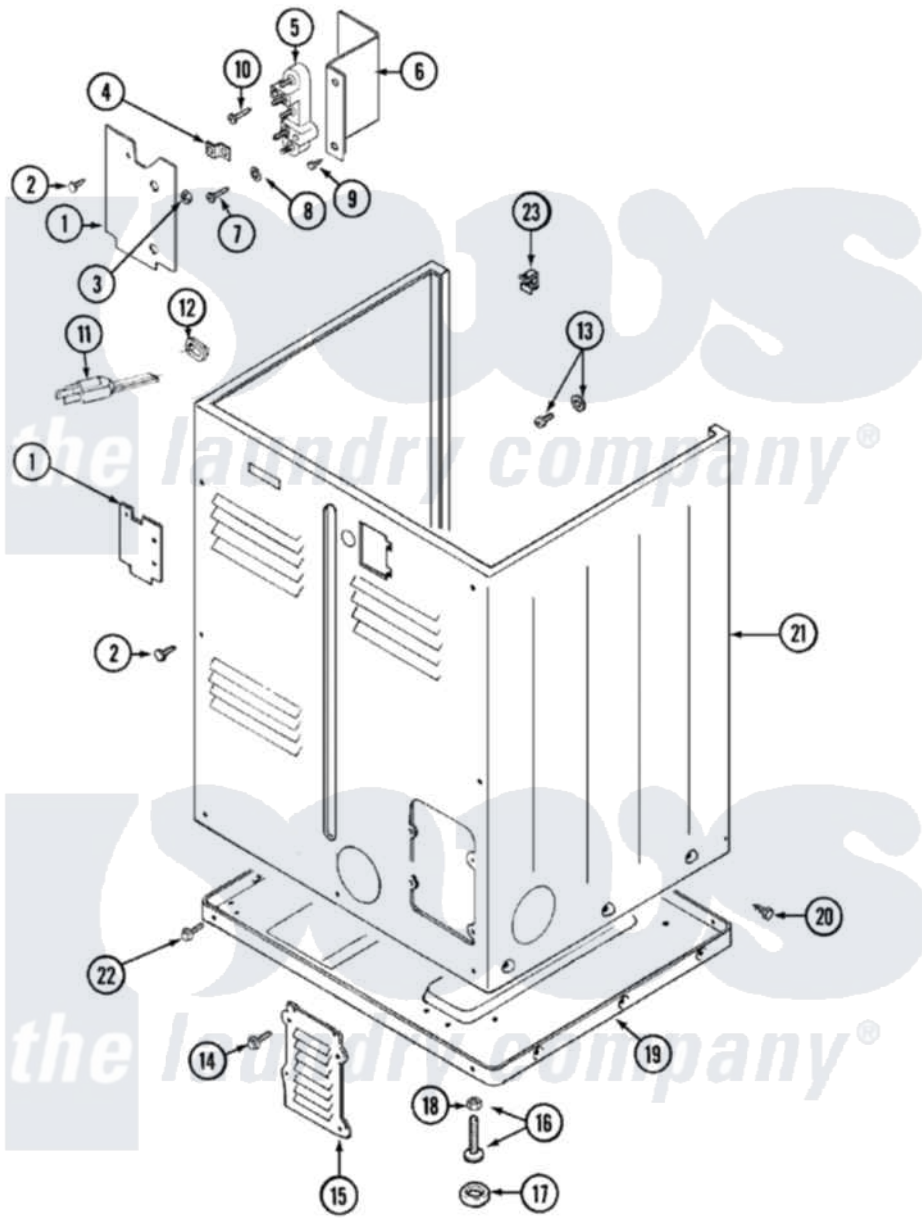

# Maytag LDE8416ACM 02 - CABINET-REAR

Maytag [Residential Maytag LDE8416ACM Dryer Parts](#) Parts Diagram 02 - CABINET-REAR  
 Click on the part number to view part

Item	Original Part Number	Replaced By	Status	Part Description
1	Y312905		Not Available	COVER, TERMINAL
2	<a href="#">Y313561</a>			Screw----NA
3	311484	<a href="#">112432</a>		Nut
4	<a href="#">Y312184</a>			Strap, Grounding
5	<a href="#">33001244</a>			Block, Terminal
6	<a href="#">Y312904</a>			Bracket, Terminal Block
7	Y312209	<a href="#">W10001200</a>		Screw
8	<a href="#">Y311270</a>			Washer, Terminal Block
9	Y310632	<a href="#">1163839</a>		Screw
10	<a href="#">33001245</a>			Screw----NA
13	303846	<a href="#">22003781</a>		Screw, Ground Strap
14	216423	<a href="#">3370225</a>		Screw
15	Y312951		Not Available	ACCESS COVER, BACK
16	<a href="#">Y305086</a>			Adjustable Leg And Nut
17	<a href="#">Y314137</a>			Foot, Rubber
18	Y052740	<a href="#">62739</a>		Nut, Lock

19	Y303361		Not Available	BASE ASSY. (UPPER & LOWER)
20	<a href="#">213007</a>			Xfor Cabinet See Cabinet, Back
21	33001160		Not Available	CABINET (ALM)
22	Y310632	<a href="#">1163839</a>		Screw
"	<a href="#">Y313561</a>			Screw---NA