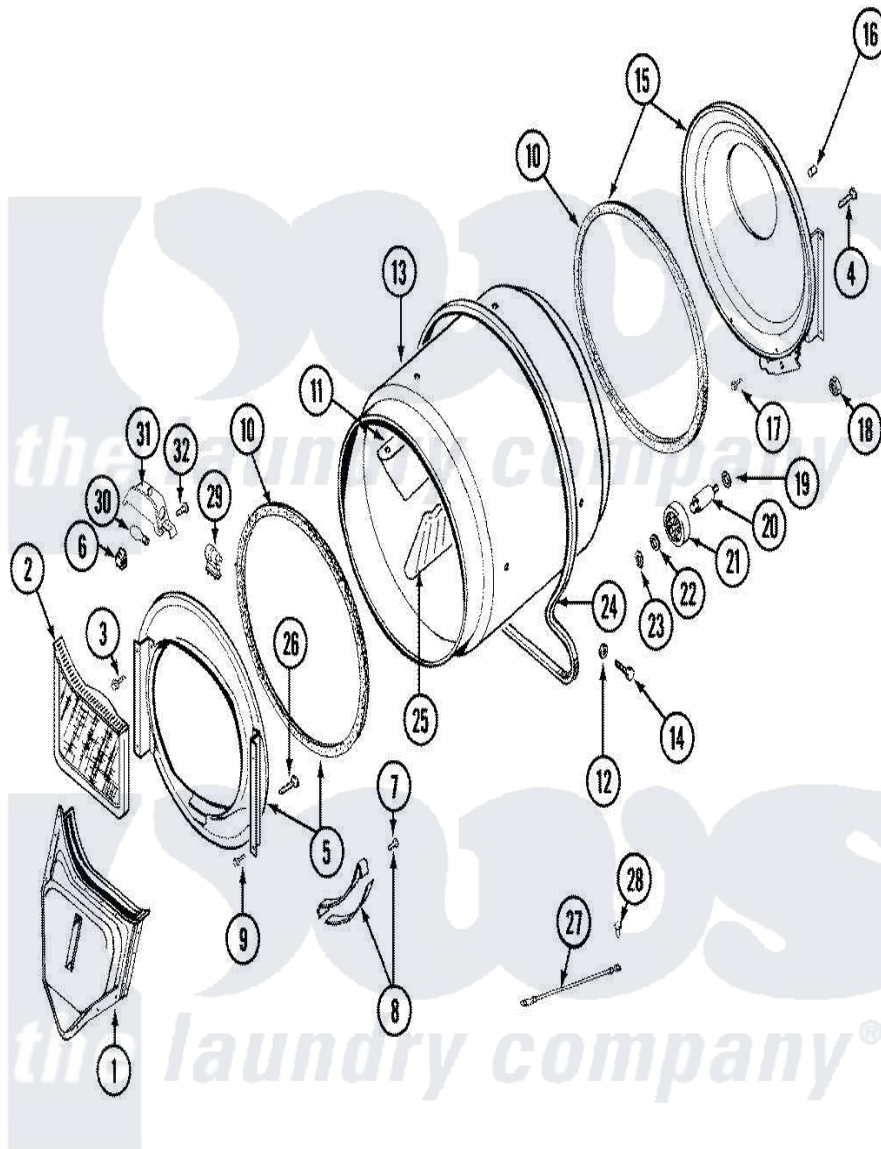

Maytag LDE8416ACM 08 - TUMBLER

Maytag Residential Maytag LDE8416ACM Dryer Parts Parts Diagram 08 - TUMBLER
 Click on the part number to view part

Item	Original Part Number	Replaced By	Status	Part Description
1	33001016			Outlet Duct Assembly
2	33001171	33002970		Lint Filte
3	313764		Not Available	SCREW
4	Y313561			Screw----NA
5	33001421			Front Assembly, Tumbler
6	Y310376			Clip, Door Switch Harness
7	210720			Rivet, Bearing To Tumbler Frmt
8	306508			Tumbler Bearing Kit ---W
9	Y310632	1163839		Screw
10	314820			Seal, Tumbler
11	33001012			Baffle
12	314158			Washer, Baffle To Tumbler
13	33001108		Not Available	DRYER TUMBLER, W/O BAFLES
14	Y310759			Screw, Tumbler Baffles
15	33001178			Back, Tumbler
16	313915	31-3915		Tech Sheet

17	Y310632	1163839	Screw
18	312538	33001443	Nut, Hex
19	Y313347	312535	Washer, Vault Mounting Brk.
20	Y312948	6-3129480	Shaft- Tumbler
21	Y303373	12001541	Drum Roller/Washer Assembly--W
22	312535		Washer, Vault Mounting Brk.
23	410233	9703438	Ring-Retrn
24	Y312959		Poly "V" Belt For Tumbler
25	33001004		Baffle, Tall
26	Y314110	33002917	Screw, No.10-16
27	901220		Ground Wire
28	910343	488234	Screw 8-32 X 1/4
29	307097	33001496	Lamp- Hold
30	Y307100	67001316	Bulb, Light
31	314955	33001496	Lamp- Hold
32	214872		Palnut, End Cap Note: Nut, Lamp Holder