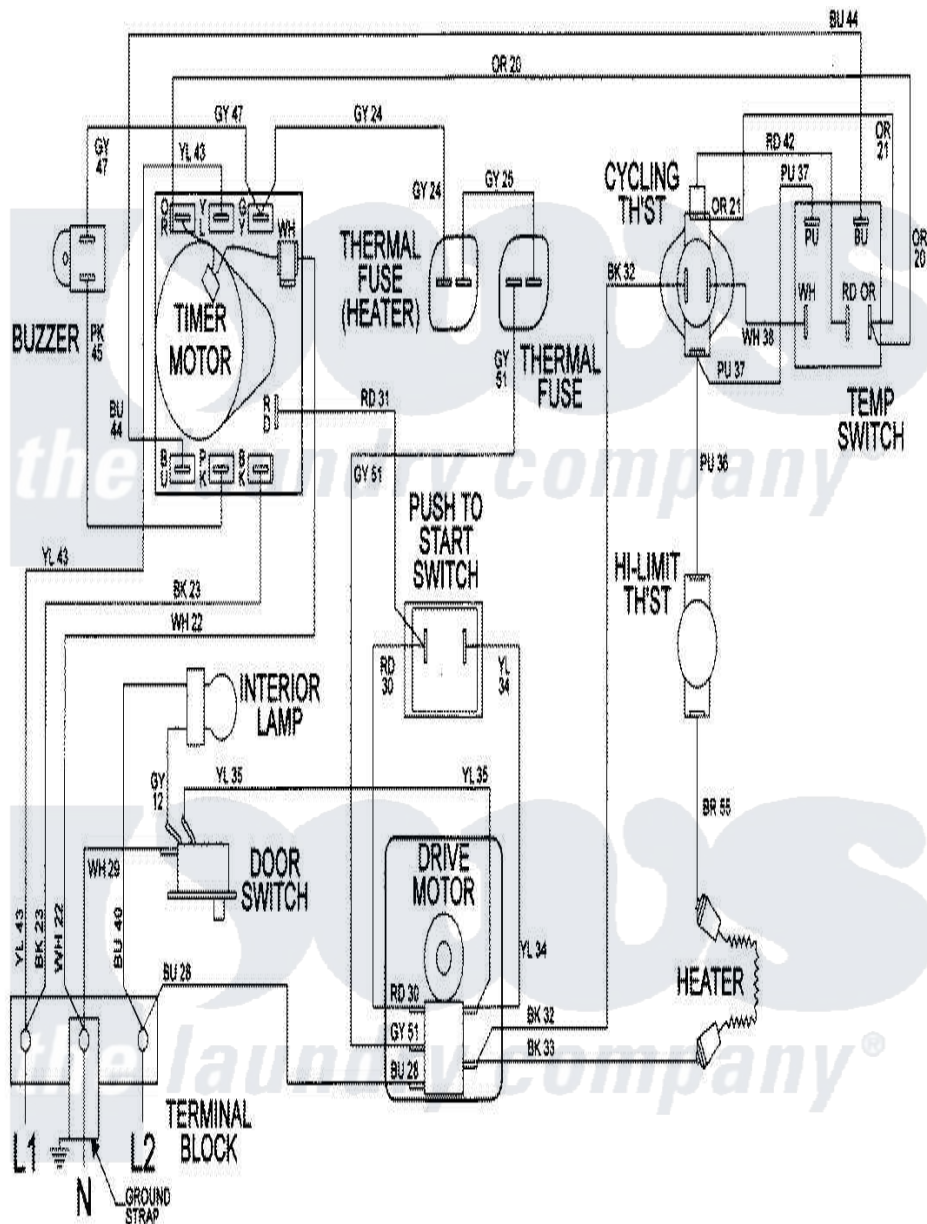

Maytag LDE8416ACM 09 - WIRING INFORMATION

Maytag Residential Maytag LDE8416ACM Dryer Parts Parts Diagram 09 - WIRING INFORMATION
 Click on the part number to view part

Item	Original Part Number	Replaced By	Status	Part Description
NI	15001955		Not Available	WIRING INFORMATION