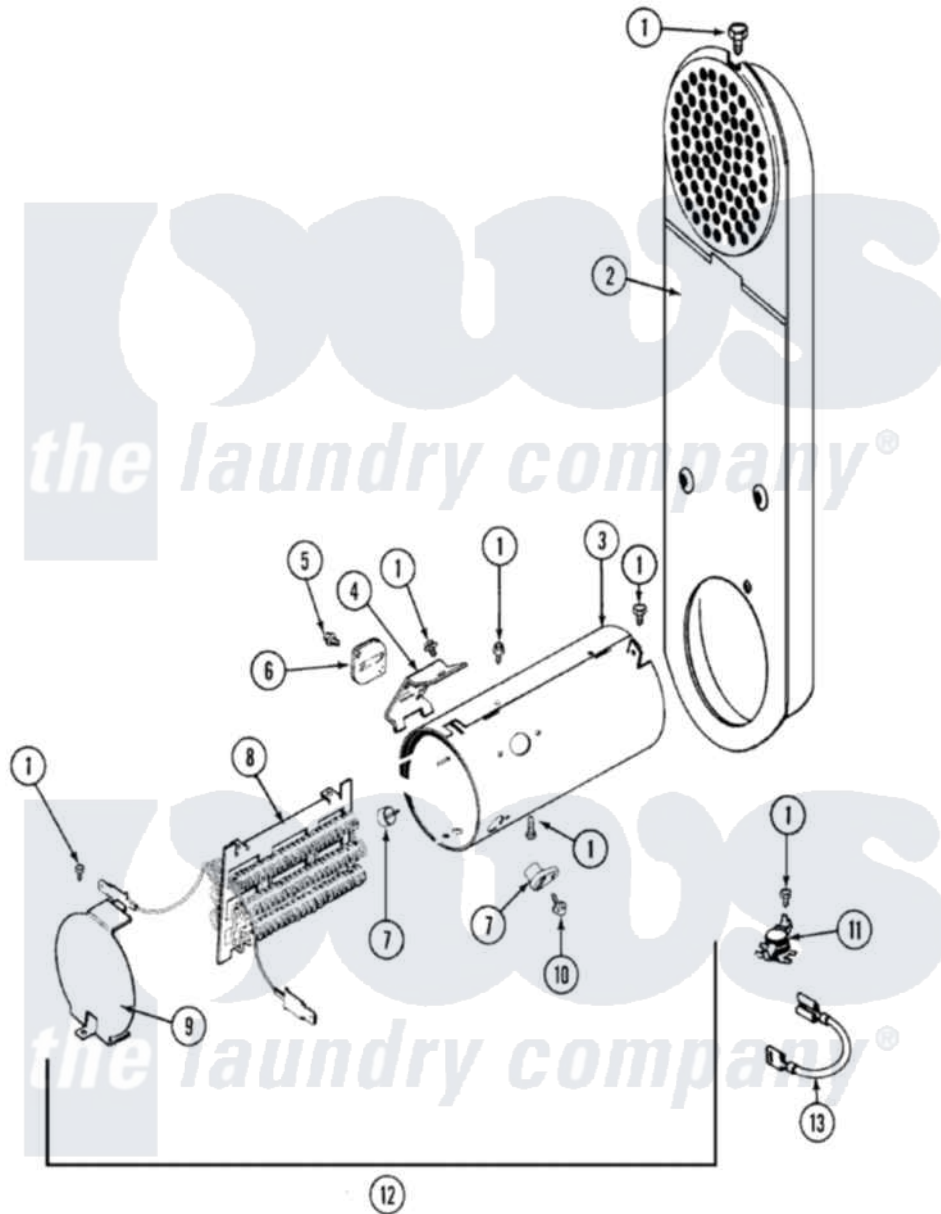

Maytag LDE8416ADE 06 - HEATER

Maytag Residential Maytag LDE8416ADE Dryer Parts Parts Diagram 06 - HEATER
 Click on the part number to view part

Item	Original Part Number	Replaced By	Status	Part Description
1	211294	90767		Screw, 8A X 3/8 HeX Washer Head Tapping
2	308503		Not Available	INLET DUCT ASSEMBLY
3	314995			Enclosure, Heater
4	315346			Bracket, Thermal Fuse
5	314848	W10116760		Screw
6	307473			Fuse, Thermal
7	314998			Insulator, Terminal
8	307187	W10116747		Heater
"	307184	Y308612		Heater Sub-Assembly
9	314999			Shield, Radiant
10	314554		Not Available	SCREW
11	303396			Thermostat, Hi-Limit
12	307178			Heater Assembly
13	Y307173			Wire, Jumper
14	Y308590	W10116795		Heater