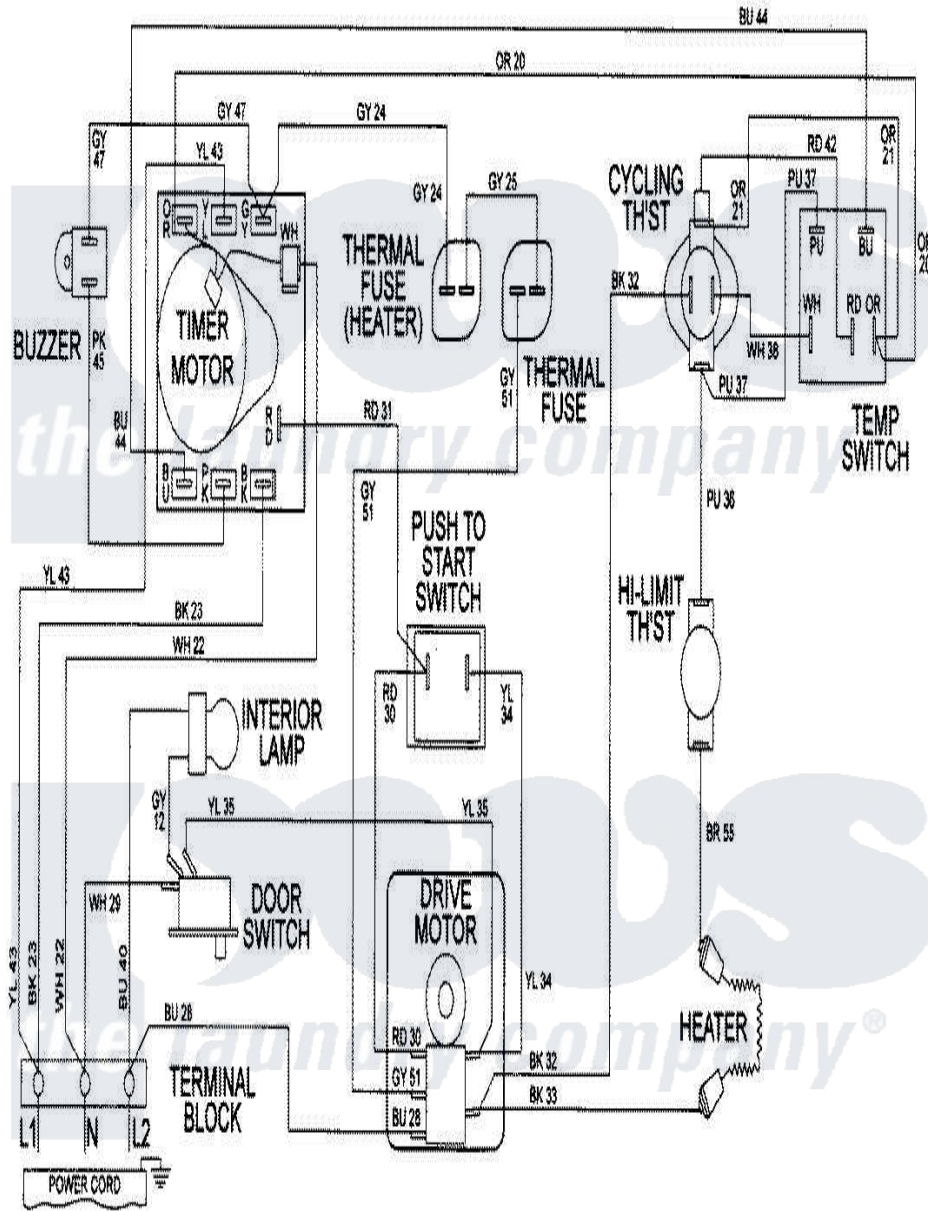

Maytag LDE8416ADE 09 - WIRING INFORMATION

Maytag [Residential Maytag LDE8416ADE Dryer Parts](#) Parts Diagram 09 - WIRING INFORMATION
 Click on the part number to view part

Item	Original Part Number	Replaced By	Status	Part Description
NI	15001948		Not Available	WIRING INFORMATION