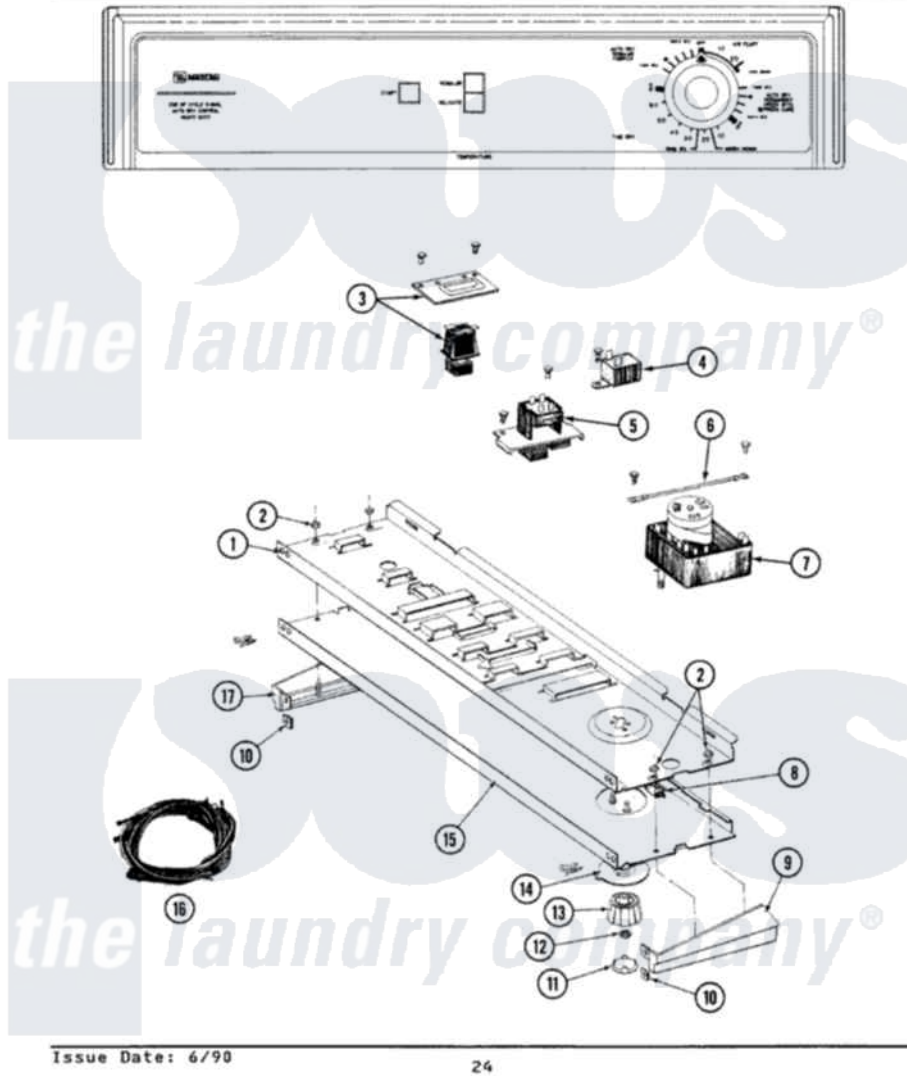

Maytag LDE8420 01 - CONTROL PANEL

SECTION: CONTROL PANEL
MODEL: DE-DG8420

Issue Date: 6/90

24

Maytag [Residential Maytag LDE8420 Dryer Parts](#) Parts Diagram 01 - CONTROL PANEL
Click on the part number to view part

Item	Original Part Number	Replaced By	Status	Part Description
1	314184			Back Up Plate
2	214872			Nut, End Cap Note: Nut, Lamp Holder
3	211168	W10139210		Screw, 8-18 X 5/16
"	307305			Switch Push To Start
4	211168	W10139210		Screw, 8-18 X 5/16
"	305205	694419		Mini-Buzzer
5	207365			2 Button Switch
"	211168	W10139210		Screw, 8-18 X 5/16
6	211294	90767		Screw, 8A X 3/8 HeX Washer Head Tapping
"	204807			Ground Wire, Supp. Plite To Top Cover
7	306040			Timer
"	910708	488234		Screw 8-32 X 1/4
8	214897			Pad, Control Panel
9	207216		Not Available	END CAP RH

"	210932		Screw, No.8 X 9/16 Ctsk Note: Screw, Inlet Duct
10	214894		Fastener, End Cap
11	215821	Not Available	CAP, KNOB
12	312273		Nut, Control Knob
13	315041		Knob, Timer
14	315042		Dial Skirt
15	307906	Not Available	CONTROL PANEL
"	210932		Screw, No.8 X 9/16 Ctsk Note: Screw, Inlet Duct
16	307251		Wire Harness
"	307344		Wire Harness
17	207215	Not Available	END CAP LH