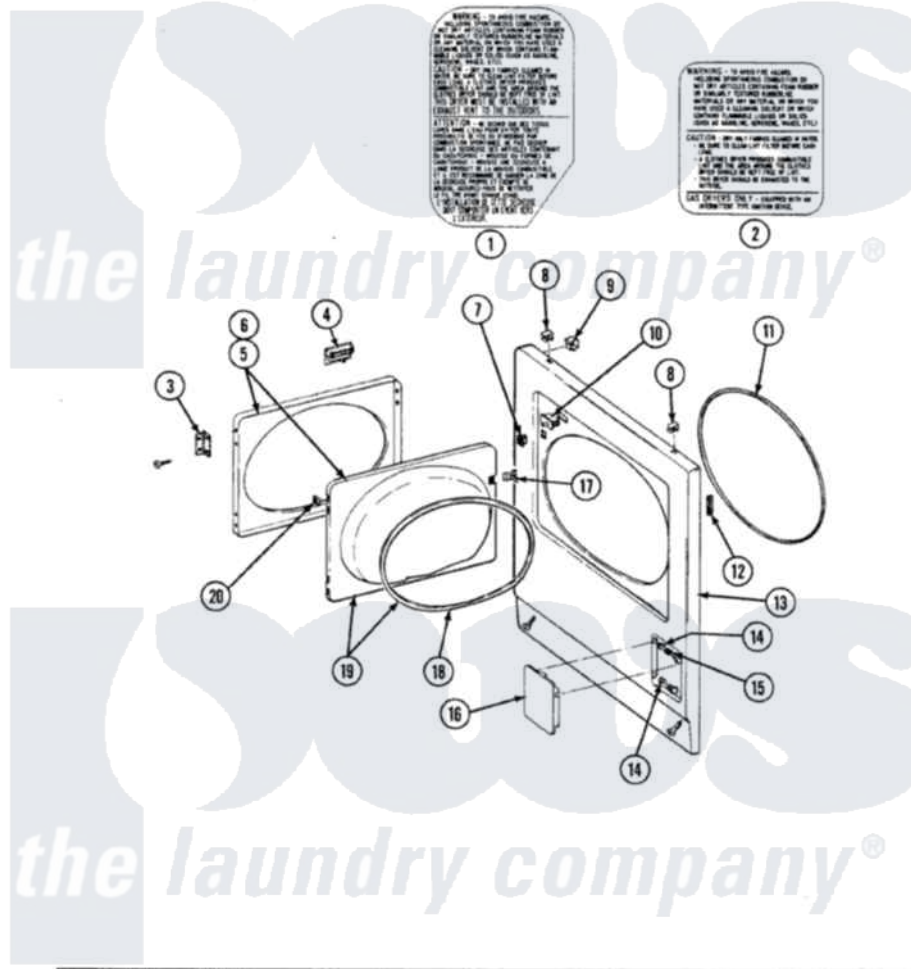

Maytag LDE8420 02 - FRONT PANEL & DOOR ASSEMBLY

SECTION: FRONT PANEL & DOOR ASSEMBLY
 MODEL: DE-DG MODELS

Issue Date: 8/92

Maytag [Residential Maytag LDE8420 Dryer Parts](#) Parts Diagram 02 - FRONT PANEL & DOOR ASSEMBLY
 Click on the part number to view part

Item	Original Part Number	Replaced By	Status	Part Description
1	314942			INSTRUCTION LABEL
2	314941		Not Available	LABEL, INSTRUCTION
3	Y314062			Screw, Door Hinge And Panel
"	307099	33001230		Hinge, Door
4	314972			Handle Door ALM
5	307111L	308061L		Door Assembly----NA
6	314966L		Not Available	DOOR PANEL ALMOND
7	306436			Door Latch Kit--W
8	212982	22001650		Fastener, Spring
9	Y310376			Clip, Door Switch Harness
10	Y305753	W10169313		Switch-Dor
11	314937			Seal, Front Panel
12	Y313907			Fastener, Twin
13	308000L			Front Panel Assembly
17	314936	33001305		Strike, Door
"	314944	33001305		Strike, Door

18

314935

[33001192](#)

Seal, Door

19

307098

Not Available

DOOR, INNER (W/SEAL)