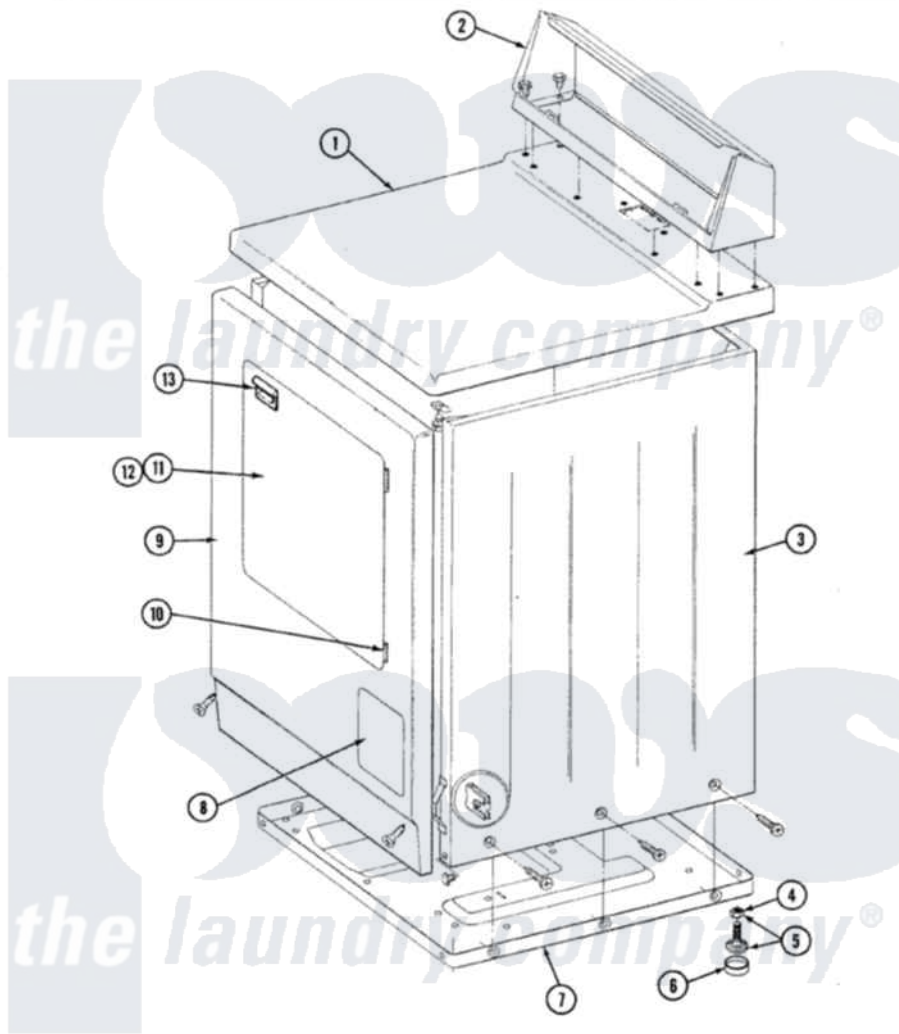

# Maytag LDE8420 03 - FRONT VIEW

SECTION: FRONT VIEW  
MODEL: DE-D6 MODELS

Issue Date: 6/90

56

Maytag [Residential Maytag LDE8420 Dryer Parts](#) Parts Diagram 03 - FRONT VIEW  
Click on the part number to view part

Item	Original Part Number	Replaced By	Status	Part Description
1	<a href="#">307104L</a>			Top Cover Assembly
"	<a href="#">204445</a>			Screw And Fastener Assembly
2	<a href="#">Y313559</a>			Screw
"	<a href="#">305193L</a>			Console
3	307124L		Not Available	CABINET ASSY ALMOND
"	Y310632	<a href="#">1163839</a>		Screw
4	Y052740	<a href="#">62739</a>		Nut, Lock
5	<a href="#">Y305086</a>			Adjustable Leg And Nut
6	<a href="#">Y314137</a>			Foot, Rubber
7	Y303361		Not Available	BASE ASSY. (UPPER & LOWER)
9	<a href="#">308000L</a>			Front Panel Assembly
10	307099	<a href="#">33001230</a>		Hinge, Door
11	307111L	<a href="#">308061L</a>		Door Assembly---NA
12	314966L		Not Available	DOOR PANEL ALMOND
13	<a href="#">314972</a>			Handle Door ALM