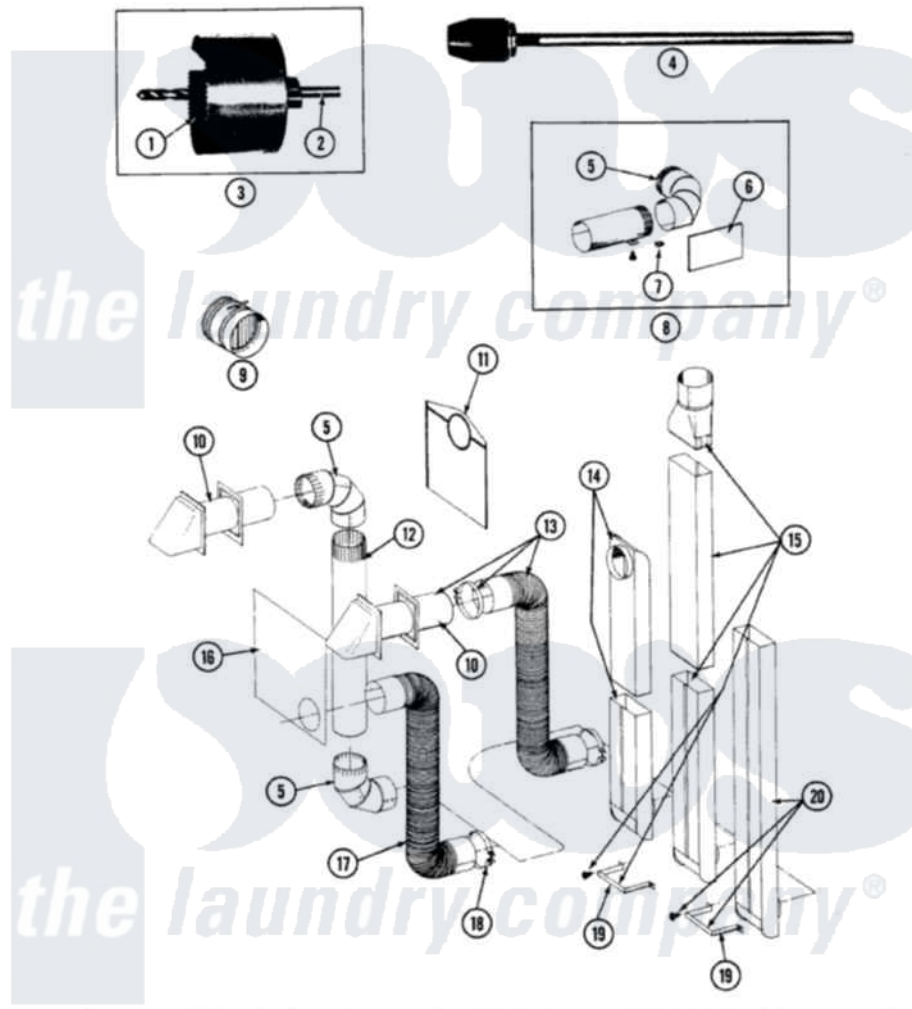

Maytag LDE8420 06 - INSTALLATION ACCESSORIES

SECTION: INSTALLATION ACCESSORIES
 MODEL: ALL MODELS

Issue Date: 6/90

54

Maytag Residential Maytag LDE8420 Dryer Parts Parts Diagram 06 - INSTALLATION ACCESSORIES
 Click on the part number to view part

Item	Original Part Number	Replaced By	Status	Part Description
1	038179		Not Available	BLADE, SAW
2	038180		Not Available	REPLACEMENT DRILL
3	038766		Not Available	HOLE SAW W/DRILL BIT
4	038767			Extension Chuck, Drill
5	Y059131			Elbow, Venting
6	312302			Insulation, Exhaust Duct Kit
7	213323			Fastener, Exhaust Duct Kit
8	Y304652			Exhaust Duct Kit
"	211294	90767		Screw, 8A X 3/8 HeX Washer Head Tapping
9	059146		Not Available	DAMPER, BACK DRAFT
10	Y059129	4396007RW		Vent Hood
11	311353		Not Available	BAG, LINT (DACRON)
12	Y059130			Pipe, Venting
13	Y059143			Flexible Vent Kit
14	Y059135			Vent Duct Assembly
15	059144		Not Available	RECTANGULAR VENT KIT

16	Y059134		PLATE, ALUM. WINDOW (15``X20``)
17	Y304353	4396010RP	6ft Scvent
18	Y304630		Clamp, Flexible Duct
19	313272		Bracket, Exhaust Deflector
"	211294	90767	Screw, 8A X 3/8 HeX Washer Head Tapping
20	303736	Not Available	EXHAUST DEFLECTOR KIT