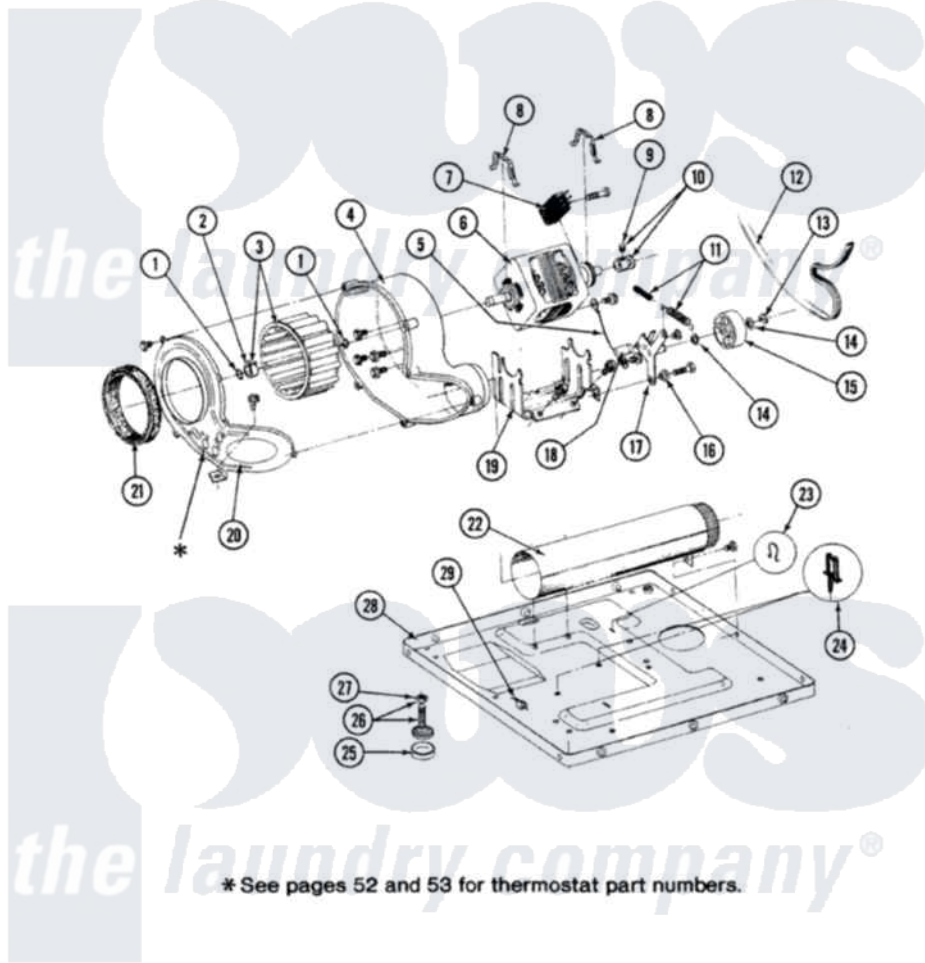

# Maytag LDE8420 08 - MOTOR, BLOWER, BASE FRAME & THERMOSTATS

SECTION: MOTOR, BLOWER, BASE FRAME & THERMOSTATS  
 MODEL: DG-DE MODELS

Issue Date: 6/90

50

Maytag [Residential Maytag LDE8420 Dryer Parts](#) Parts Diagram 08 - MOTOR, BLOWER, BASE FRAME & THERMOSTATS

[Click on the part number to view part](#)

Item	Original Part Number	Replaced By	Status	Part Description
1	410233	<a href="#">9703438</a>		Ring-Retrnr
2	<a href="#">312967</a>			Clamp, Blower Housing
3	<a href="#">Y303836</a>			Blower Wheel Assembly And Clamp
4	Y310632	<a href="#">1163839</a>		Screw
"	<a href="#">Y312893</a>			Housing, Blower
5	<a href="#">901220</a>			Ground Wire
"	211294	<a href="#">90767</a>		Screw, 8A X 3/8 HeX Washer Head Tapping
"	910343	<a href="#">488234</a>		Screw 8-32 X 1/4
6	Y303358	<a href="#">W10410999</a>		Motor-Drve
7	306207		Not Available	(PROD. No.303358-8 & No.303358-9)
"	Y303877		Not Available	SWITCH, MOTOR EXTERNAL START No.303358-2, No.303358-4, 303358-7
"	<a href="#">Y303879</a>			Switch, Motor External Start
8	<a href="#">Y015825</a>			Clip, Motor To Motor Support