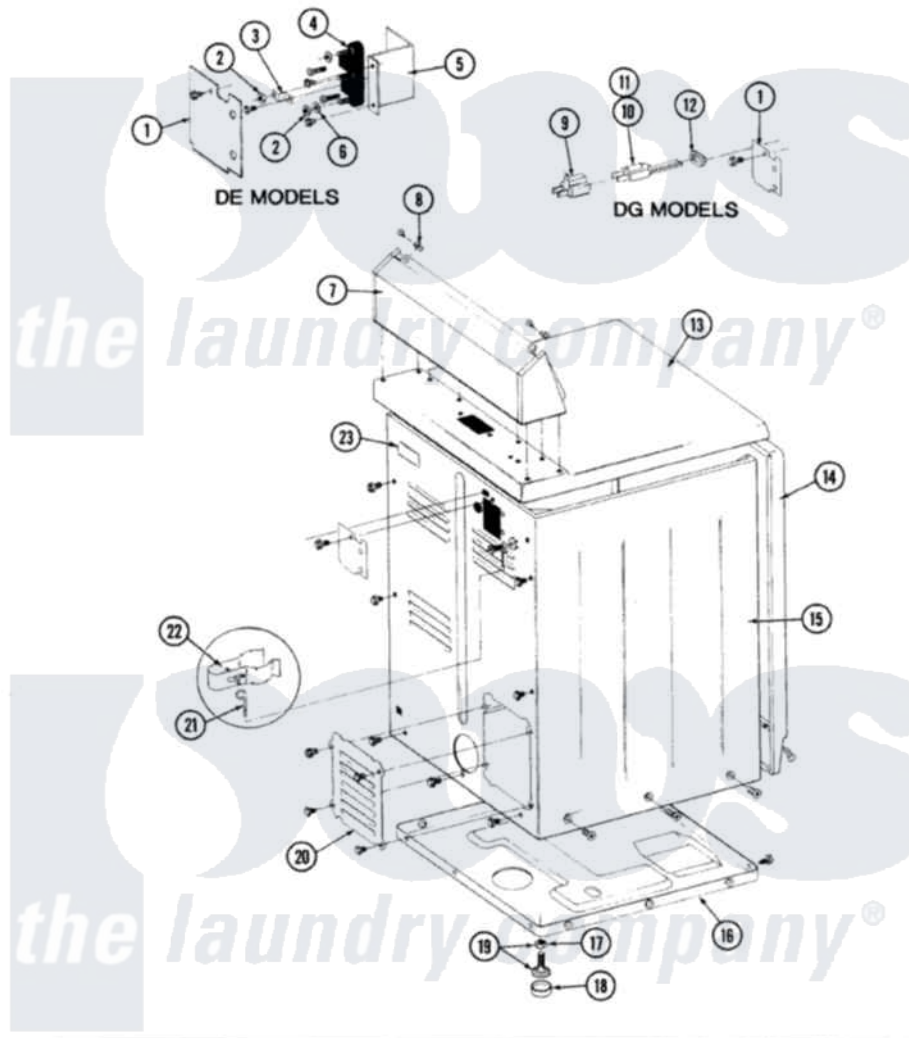

# Maytag LDE8420 09 - REAR VIEW

SECTION: REAR VIEW  
MODEL: DE-DG MODELS

Issue Date: 6/90

38

Maytag Residential Maytag LDE8420 Dryer Parts Parts Diagram 09 - REAR VIEW  
Click on the part number to view part

Item	Original Part Number	Replaced By	Status	Part Description
1	Y312905		Not Available	COVER, TERMINAL
"	<a href="#">Y313561</a>			Screw---NA
2	311484	<a href="#">112432</a>		Nut
3	Y311423	<a href="#">489483</a>		Screw 10-32 X 1/2
"	<a href="#">Y312184</a>			Strap, Grounding
4	Y312209	<a href="#">W10001200</a>		Screw
"	<a href="#">400008</a>			Block, Terminal
5	<a href="#">Y312904</a>			Bracket, Terminal Block
"	<a href="#">Y313561</a>			Screw---NA
"	Y310632	<a href="#">1163839</a>		Screw
6	<a href="#">Y311270</a>			Washer, Terminal Block
7	<a href="#">305193L</a>			Console
8	<a href="#">215075</a>			Fastener, Control Panel To Console
11	305168	<a href="#">33002916</a>		Power Cord, Canadian 240V
13	<a href="#">307104L</a>			Top Cover Assembly
14	<a href="#">308000L</a>			Front Panel Assembly

15	Y310632	<a href="#">1163839</a>	Screw
"	<a href="#">Y313561</a>		Screw---NA
"	307124L	Not Available	CABINET ASSY ALMOND
16	Y303361	Not Available	BASE ASSY. (UPPER & LOWER)
17	Y052740	<a href="#">62739</a>	Nut, Lock
18	<a href="#">Y314137</a>		Foot, Rubber
19	<a href="#">Y305086</a>		Adjustable Leg And Nut
20	Y312951	Not Available	ACCESS COVER, BACK
"	211294	<a href="#">90767</a>	Screw, 8A X 3/8 HeX Washer Head Tapping
"	<a href="#">Y313559</a>		Screw