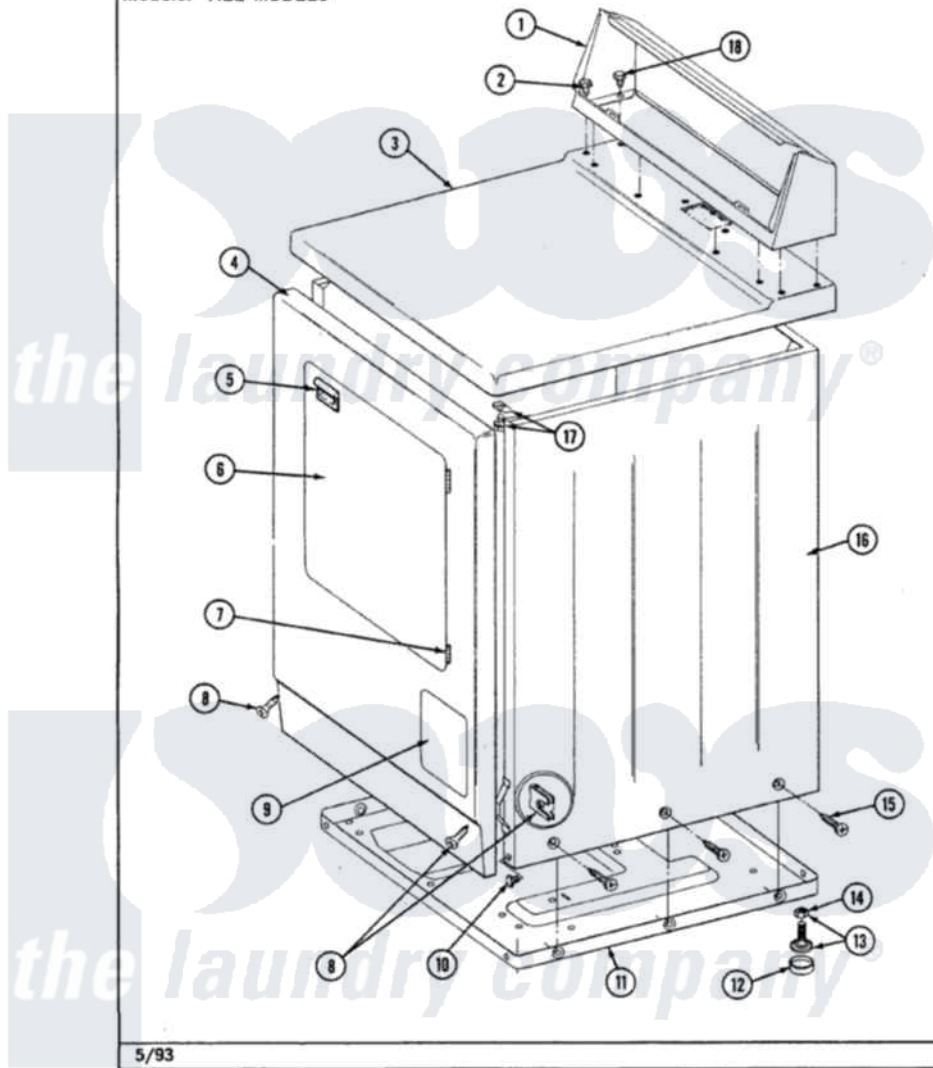

# Maytag LDE8420ACL 01 - CABINET-FRONT

Section: CABINET-FRONT

P/N 1600028

Models: ALL MODELS

5/93

Maytag [Residential Maytag LDE8420ACL Dryer Parts](#) Parts Diagram 01 - CABINET-FRONT

[Click on the part number to view part](#)

Item	Original Part Number	Replaced By	Status	Part Description
1	<a href="#">305193L</a>			Console
2	<a href="#">Y313559</a>			Screw
3	<a href="#">307104L</a>			Top Cover Assembly
4	<a href="#">308000L</a>			Front Panel Assembly
5	<a href="#">314972</a>			Handle Door ALM
6	314966L		Not Available	DOOR PANEL ALMOND
"	307111L	<a href="#">308061L</a>		Door Assembly---NA
7	307099	<a href="#">33001230</a>		Hinge, Door
8	<a href="#">204439</a>			Screw And Fstner Assembly
9	302542L		Not Available	PART NOT USED. (DG ONLY)
10	Y310632	<a href="#">1163839</a>		Screw
11	Y303361		Not Available	BASE ASSY. (UPPER & LOWER)
12	<a href="#">Y314137</a>			Foot, Rubber
13	<a href="#">Y305086</a>			Adjustable Leg And Nut
14	Y052740	<a href="#">62739</a>		Nut, Lock
				Yfor Cabinet See Cabinet

15	<a href="#">213007</a>		Ator Cabinet See Cabinet, Back
16	307124L	Not Available	CABINET ASSY ALMOND
17	<a href="#">204445</a>		Screw And Fastener Assembly
18	211294	<a href="#">90767</a>	Screw, 8A X 3/8 HeX Washer Head Tapping