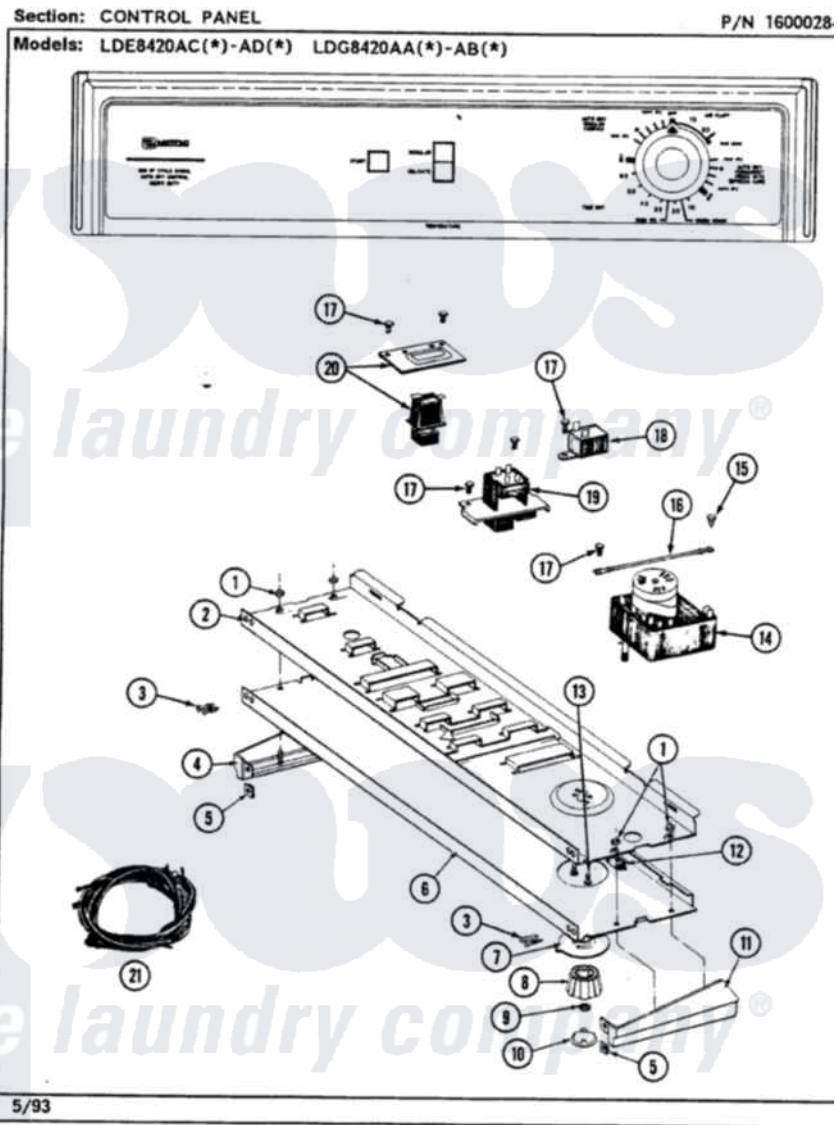

Maytag LDE8420ACL 03 - CONTROL PANEL

Maytag Residential Maytag LDE8420ACL Dryer Parts Parts Diagram 03 - CONTROL PANEL
 Click on the part number to view part

Item	Original Part Number	Replaced By	Status	Part Description
1	214872			Palnut, End Cap Note: Nut, Lamp Holder
2	314184			Back Up Plate
3	210932			Screw, No.8 X 9/16 Ctsk Note: Screw, Inlet Duct
4	207215		Not Available	END CAP LH
5	214894			Fastener, End Cap
6	307906		Not Available	CONTROL PANEL
7	315042			Dial Skirt
8	315041			Knob, Timer
9	312273			Nut, Control Knob
10	314723	W10133501		Cap, Knob
11	207216		Not Available	END CAP RH
12	214897			Pad, Control Panel
13	315317	488234		Screw 8-32 X 1/4
14	Y308254			Timer
15	211204	00767		Screw, 8A X 3/8 HeX Washer

15	211294	30707	Head Tapping
16	204807		Ground Wire, Supp. Plte To Top Cover
17	211168	W10139210	Screw, 8-18 X 5/16
18	305205	694419	Mini-Buzzer
19	207365		2 Button Switch
20	307305		Switch Push To Start
21	308326	Not Available	WIRE HARNESS