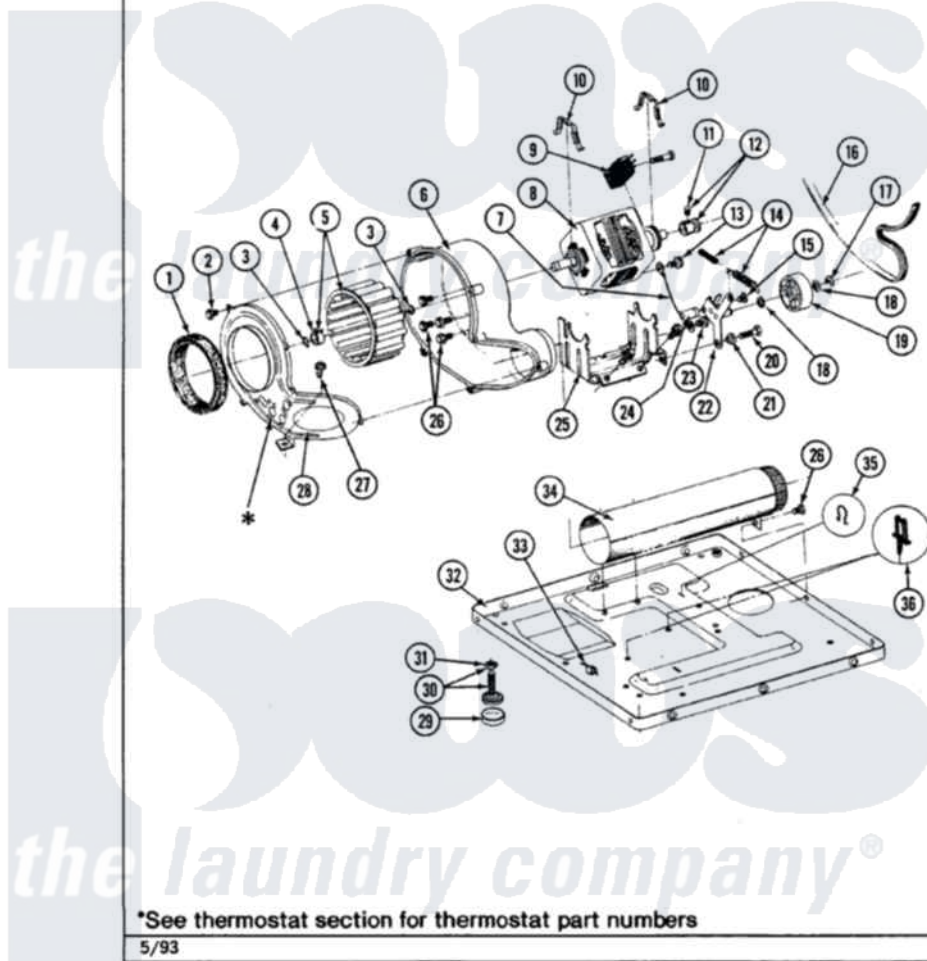

Maytag LDE8420ACL 06 - MOTOR DRIVE

Section: MOTOR DRIVE

P/N 1600028

Models: ALL MODELS

Maytag [Residential Maytag LDE8420ACL Dryer Parts](#) Parts Diagram 06 - MOTOR DRIVE

[Click on the part number to view part](#)

Item	Original Part Number	Replaced By	Status	Part Description
1	Y312901			Seal, Housing Cover
2	Y312961	W10116751		Screw
3	410233	9703438		Ring-Retrn
4	312967			Clamp, Blower Housing
5	Y303836			Blower Wheel Assembly And Clamp
6	Y312893			Housing, Blower
7	901220			Ground Wire
8	Y303358	W10410999		Motor-Drive
9	306207		Not Available	(PROD. No.303358-8 & No.303358-9)
"	Y303877		Not Available	SWITCH, MOTOR EXTERNAL START No.303358-2, No.303358-4, 303358-7
"	Y303879			Switch, Motor External Start
10	Y015825			Clip, Motor To Motor Support
11	Y053241			Set Screw, Motor Pulley
12	Y305185	6-3051850		Pulley- MO

13	910343	488234	Screw 8-32 X 1/4
14	Y303945		IDLER SPRING ASSY. W/PLUG
15	Y312961	W10116751	Screw
16	Y312959		Poly "V" Belt For Tumbler
17	312958	354987	Ring, Retaining
18	Y312527		Washer, Idler Shaft
19	Y303705	6-3037050	Pulley- ID
20	Y014874		Screw, Idler Arm And Sleeve
21	Y312894	315772	Sleeve, Idler Arm
22	Y303363	6-3033630	Idler Arm
23	211294	90767	Screw, 8A X 3/8 HeX Washer Head Tapping
24	Y313582	W10116756	Spacer
25	312897		Not Available SUPPORT, MOTOR
26	Y310632	1163839	Screw
27	Y313561		Screw----NA
28	314846		Cover, Blower Housing
29	Y314137		Foot, Rubber
30	Y305086		Adjustable Leg And Nut
31	Y052740	62739	Nut, Lock
32	Y303361		Not Available BASE ASSY. (UPPER & LOWER)
33	Y310376		Clip, Door Switch Harness
34	Y303442		EXHAUST DUCT ASSEMBLY
35	410490		Spring, Retainer Wire Harness
36	Y313262	W10116752	Retainer-