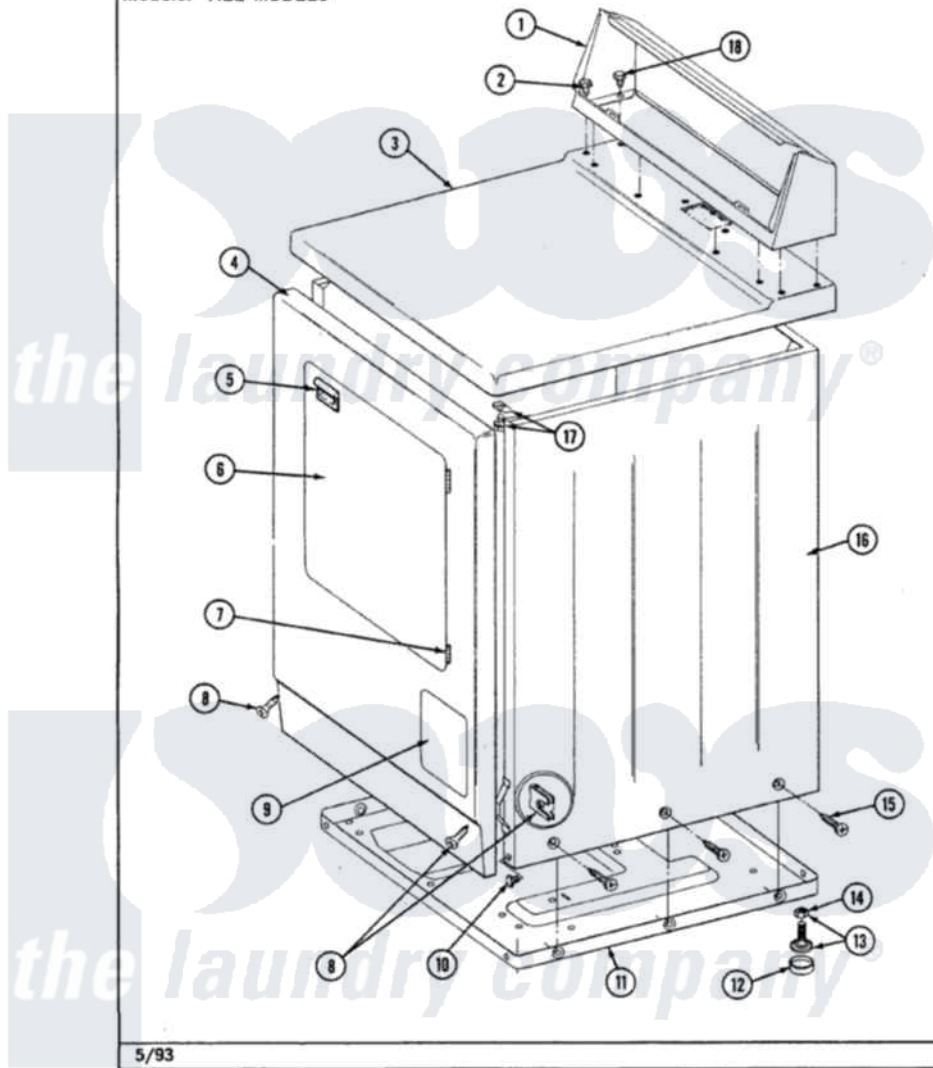

# Maytag LDE8420ACW 01 - CABINET-FRONT

Section: CABINET-FRONT

P/N 1600028

Models: ALL MODELS

Maytag Residential Maytag LDE8420ACW Dryer Parts Parts Diagram 01 - CABINET-FRONT  
 Click on the part number to view part

Item	Original Part Number	Replaced By	Status	Part Description
1	<a href="#">Y305193</a>			Console
2	<a href="#">Y313559</a>			Screw
3	<a href="#">307104</a>			Top Cover Assembly
4	<a href="#">308000</a>			Panel, Front
5	<a href="#">314946</a>			Handle White
6	<a href="#">314966</a>			Panel, Outer
"	Y307111		Not Available	DOOR ASSY. COMPLETE (WHT)
7	307099	<a href="#">33001230</a>		Hinge, Door
8	<a href="#">204439</a>			Screw And Fstner Assembly
9	302542		Not Available	PART NOT USED. (DG ONLY)
10	Y310632	<a href="#">1163839</a>		Screw
11	Y303361		Not Available	BASE ASSY. (UPPER & LOWER)
12	<a href="#">Y314137</a>			Foot, Rubber
13	<a href="#">Y305086</a>			Adjustable Leg And Nut
14	Y052740	<a href="#">62739</a>		Nut, Lock

15	<a href="#">213007</a>		Xfor Cabinet See Cabinet, Back
16	<a href="#">307124</a>		Cabinet
17	<a href="#">204445</a>		Screw And Fastener Assembly
18	211294	<a href="#">90767</a>	Screw, 8A X 3/8 HeX Washer Head Tapping