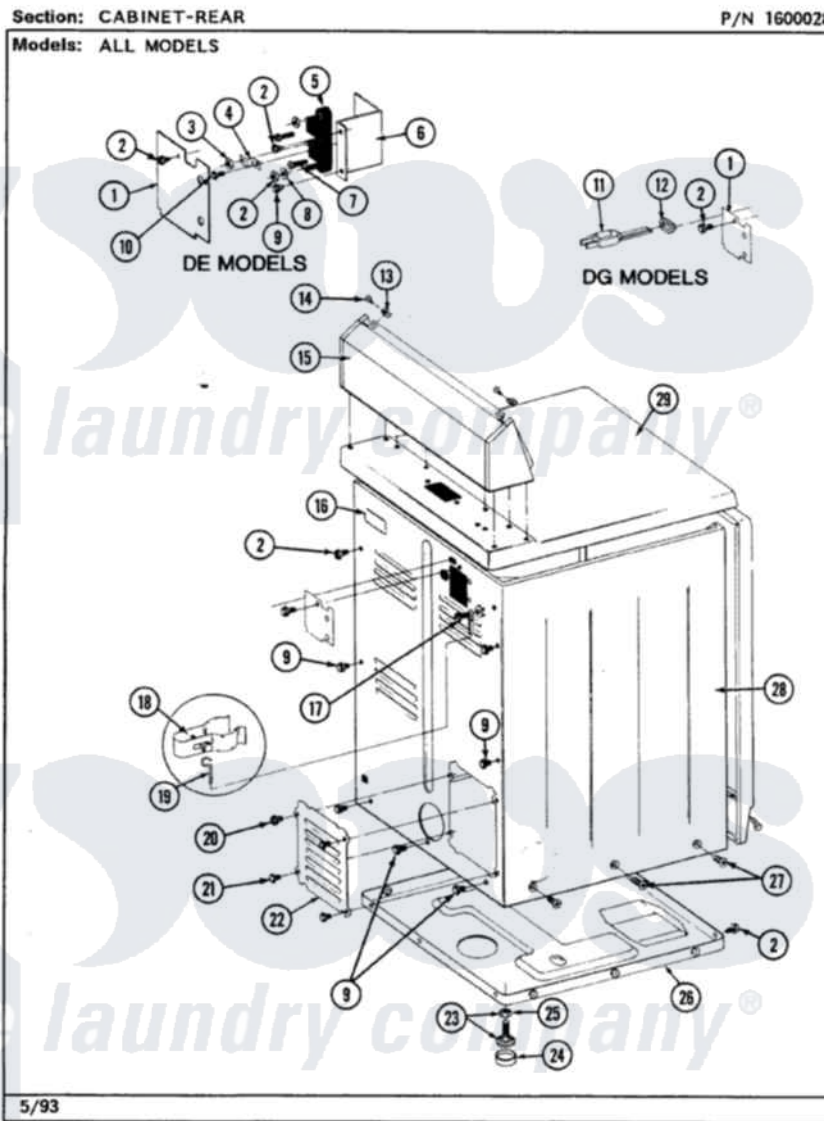

# Maytag LDE8420ACW 02 - CABINET-REAR

Maytag [Residential Maytag LDE8420ACW Dryer Parts](#) Parts Diagram 02 - CABINET-REAR  
Click on the part number to view part

Item	Original Part Number	Replaced By	Status	Part Description
1	Y312905		Not Available	COVER, TERMINAL
2	<a href="#">Y313561</a>			Screw----NA
3	311484	<a href="#">112432</a>		Nut
4	<a href="#">Y312184</a>			Strap, Grounding
5	<a href="#">400008</a>			Block, Terminal
6	<a href="#">Y312904</a>			Bracket, Terminal Block
7	Y312209	<a href="#">W10001200</a>		Screw
8	<a href="#">Y311270</a>			Washer, Terminal Block
9	Y310632	<a href="#">1163839</a>		Screw
10	Y311423	<a href="#">489483</a>		Screw 10-32 X 1/2
13	<a href="#">215075</a>			Fastener, Control Panel To Console
14	<a href="#">210932</a>			Screw, No.8 X 9/16 Ctsk Note: Screw, Inlet Duct
15	<a href="#">Y305193</a>			Console
16	214519			LABEL, ELECTRICAL INSTR. PART NOT USED-GAS MODELS ONLY

17	303846	<a href="#">22003781</a>	Screw, Ground Strap
20	<a href="#">Y313559</a>		Screw
21	211294	<a href="#">90767</a>	Screw, 8A X 3/8 HeX Washer Head Tapping
22	Y312951	Not Available	ACCESS COVER, BACK
23	<a href="#">Y305086</a>		Adjustable Leg And Nut
24	<a href="#">Y314137</a>		Foot, Rubber
25	Y052740	<a href="#">62739</a>	Nut, Lock
26	Y303361	Not Available	BASE ASSY. (UPPER & LOWER)
27	213077	Not Available	CAP FOR TIMER KNOB
28	<a href="#">307124</a>		Cabinet
29	<a href="#">307104</a>		Top Cover Assembly