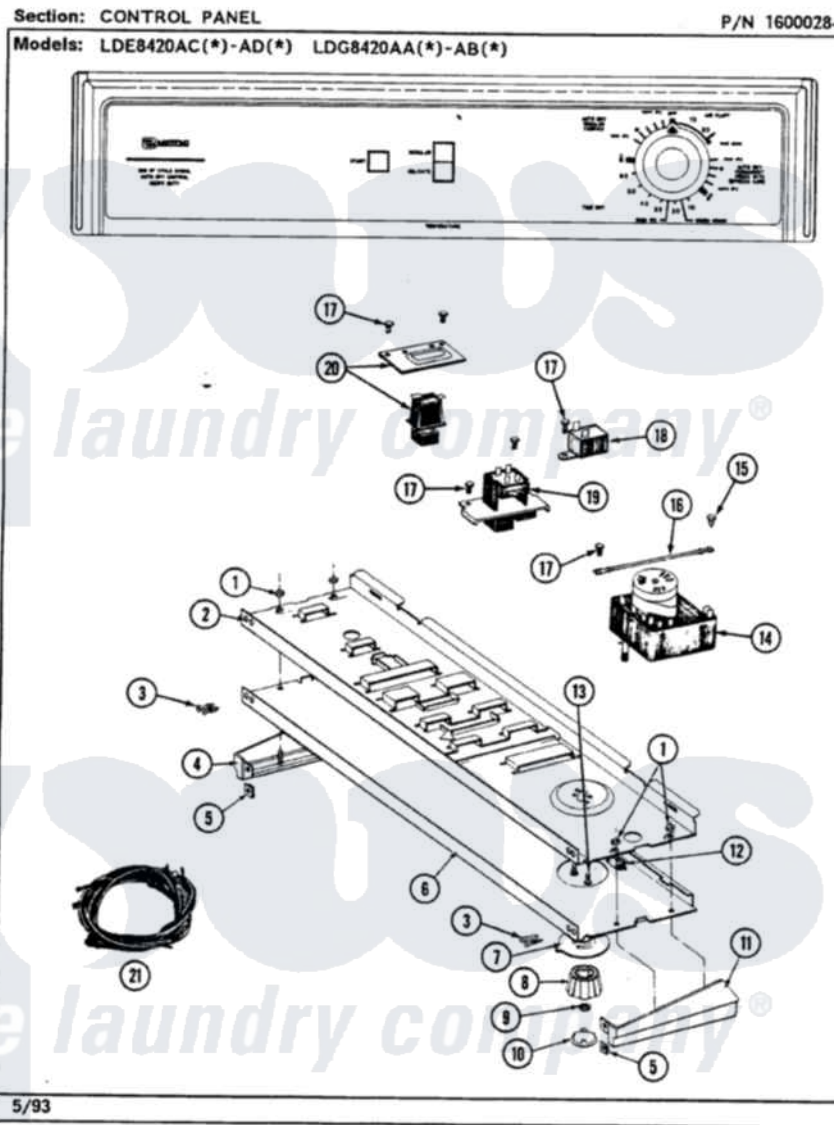

Maytag LDE8420ACW 03 - CONTROL PANEL

Maytag Residential Maytag LDE8420ACW Dryer Parts Parts Diagram 03 - CONTROL PANEL
 Click on the part number to view part

Item	Original Part Number	Replaced By	Status	Part Description
1	214872			Palnut, End Cap Note: Nut, Lamp Holder
2	314184			Back Up Plate
3	210932			Screw, No.8 X 9/16 Ctsk Note: Screw, Inlet Duct
4	207215		Not Available	END CAP LH
5	214894			Fastener, End Cap
6	307906		Not Available	CONTROL PANEL
7	315042			Dial Skirt
8	315041			Knob, Timer
9	312273			Nut, Control Knob
10	314723	W10133501		Cap, Knob
11	207216		Not Available	END CAP RH
12	214897			Pad, Control Panel
13	315317	488234		Screw 8-32 X 1/4
14	Y308254			Timer
15	211204	00767		Screw, 8A X 3/8 HeX Washer

15	211294	30707	Head Tapping
16	204807		Ground Wire, Supp. Plte To Top Cover
17	211168	W10139210	Screw, 8-18 X 5/16
18	305205	694419	Mini-Buzzer
19	207365		2 Button Switch
20	307305		Switch Push To Start
21	308326	Not Available	WIRE HARNESS