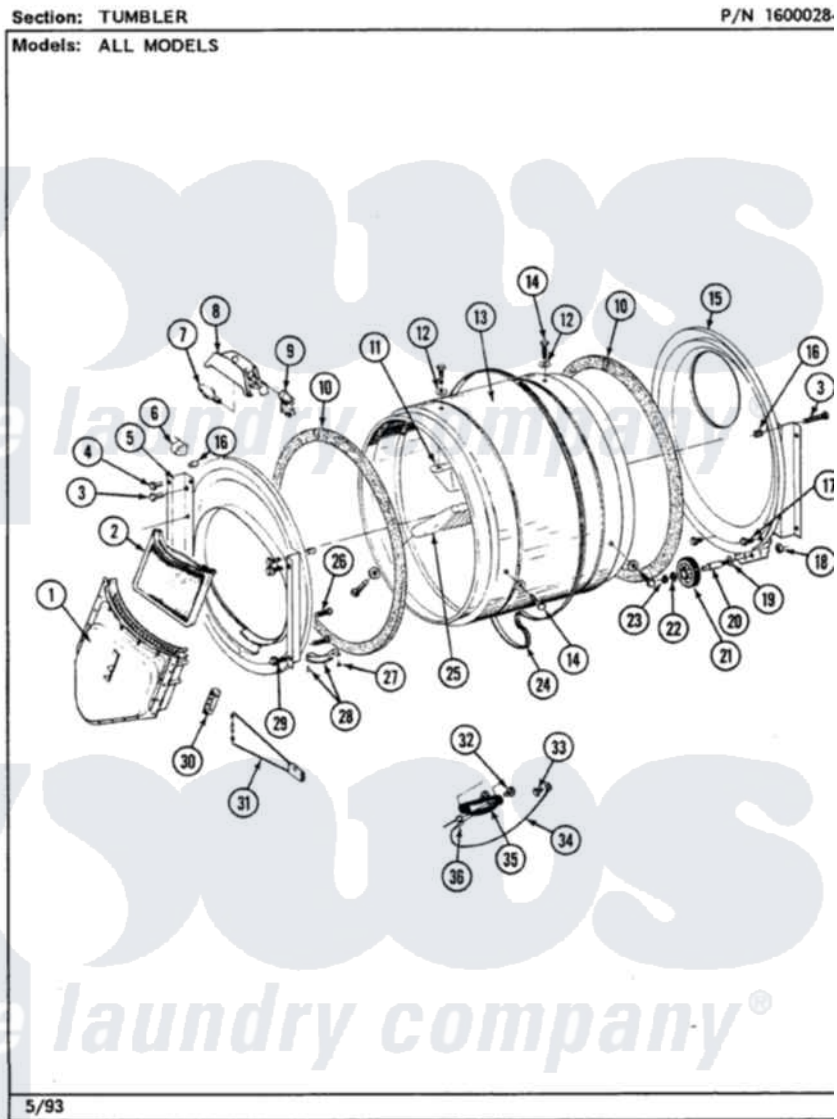

# Maytag LDE8420ACW 08 - TUMBLER

Maytag Residential Maytag LDE8420ACW Dryer Parts Parts Diagram 08 - TUMBLER  
Click on the part number to view part

Item	Original Part Number	Replaced By	Status	Part Description
1	Y307112	<a href="#">33001016</a>		Outlet Duct Assembly
2	Y307107	<a href="#">33002970</a>		Lint Filte
3	313764		Not Available	SCREW
4	<a href="#">Y313561</a>			Screw----NA
5	307109	<a href="#">33001179</a>		Front, Tumbler
6	<a href="#">Y310376</a>			Clip, Door Switch Harness
10	<a href="#">314820</a>			Seal, Tumbler
11	314803	<a href="#">33001012</a>		Baffle
12	<a href="#">314158</a>			Washer, Baffle To Tumbler
13	306663		Not Available	TUMBLER W/BAFFLES
"	314802		Not Available	TUMBLER W/OUT BAFFLES
14	<a href="#">Y310759</a>			Screw, Tumbler Baffles
15	Y308544	<a href="#">33001178</a>		Back, Tumbler
"	Y307114	<a href="#">33001178</a>		Back, Tumbler
16	313915	<a href="#">31-3915</a>		Tech Sheet
17	211294	<a href="#">90767</a>		Screw, 8A X 3/8 HeX Washer Head Tapping

18	312538	<a href="#">33001443</a>	Nut, Hex
19	Y313347	<a href="#">312535</a>	Washer, Vault Mounting Brk.
20	Y312948	<a href="#">6-3129480</a>	Shaft- Tumbler
21	Y303373	<a href="#">12001541</a>	Drum Roller/Washer Assembly--W
22	<a href="#">312535</a>		Washer, Vault Mounting Brk.
23	410233	<a href="#">9703438</a>	Ring-Retrn
24	<a href="#">Y312959</a>		Poly "V" Belt For Tumbler
25	314804	<a href="#">33001004</a>	Baffle, Tall
26	Y314110	<a href="#">33002917</a>	Screw, No.10-16
27	<a href="#">210720</a>		Rivet, Bearing To Tumbler Frnt
28	<a href="#">306508</a>		Tumbler Bearing Kit ---W
29	Y310632	<a href="#">1163839</a>	Screw