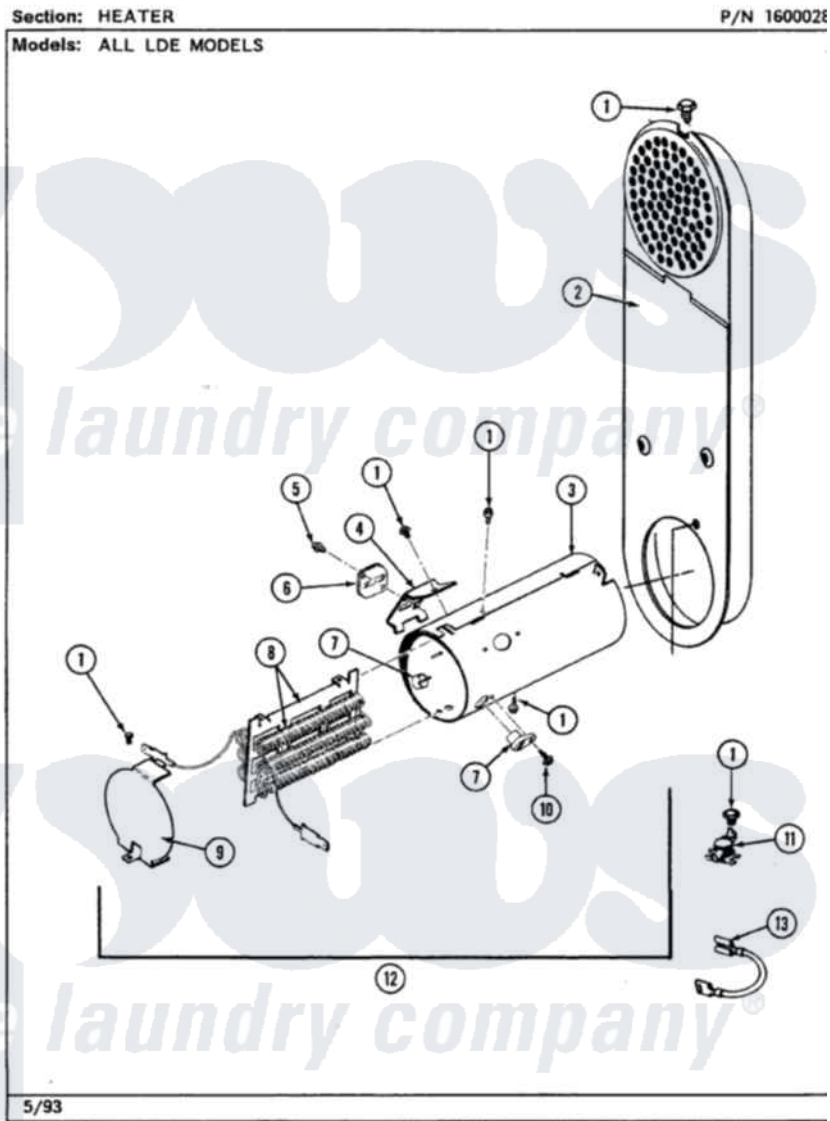

Maytag LDE8420ADL 05 - HEATER

Maytag [Residential Maytag LDE8420ADL Dryer Parts](#) Parts Diagram 05 - HEATER
Click on the part number to view part

| Item | Original Part Number | Replaced By | Status | Part Description |
|------|-------------------------|---------------------------|---------------|---|
| 1 | 211294 | 90767 | | Screw, 8A X 3/8 HeX Washer Head Tapping |
| 2 | 308503 | | Not Available | INLET DUCT ASSEMBLY |
| " | 307120 | | Not Available | INLET DUCT ASSY. |
| 3 | 314995 | | | Enclosure, Heater |
| 4 | 315346 | | | Bracket, Thermal Fuse |
| 5 | 314848 | W10116760 | | Screw |
| 6 | 307473 | | | Fuse, Thermal |
| 7 | 314998 | | | Insulator, Terminal |
| 8 | 307184 | Y308612 | | Heater Sub-Assembly |
| 9 | 314999 | | | Shield, Radiant |
| 10 | 314554 | | Not Available | SCREW |
| 11 | 308217 | | | Thermostat, Hi-Limit |
| " | 303396 | | | Thermostat, Hi-Limit |
| 12 | 307178 | | | Heater Assembly |
| 13 | Y307173 | | | Wire, Jumper |