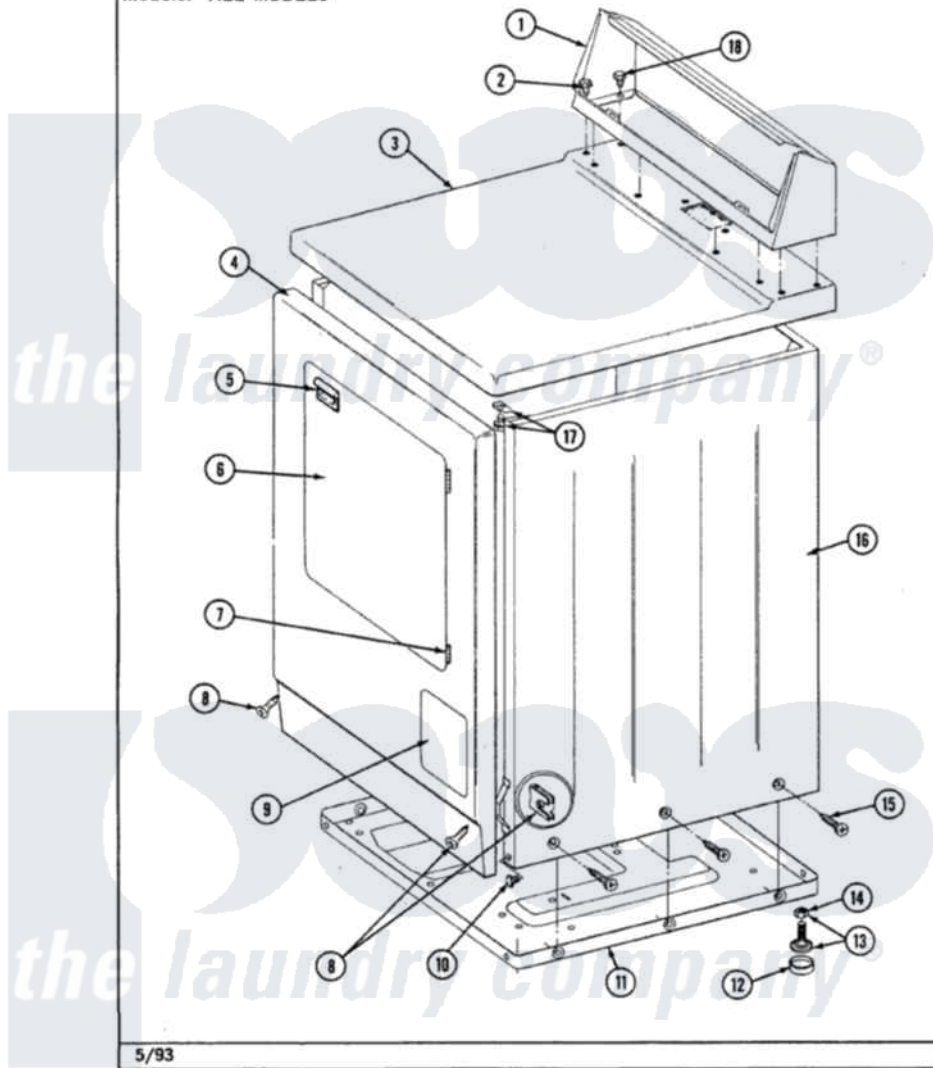

# Maytag LDE8420ADW 01 - CABINET-FRONT

Section: CABINET-FRONT

P/N 1600028

Models: ALL MODELS

Maytag Residential Maytag LDE8420ADW Dryer Parts Parts Diagram 01 - CABINET-FRONT  
 Click on the part number to view part

Item	Original Part Number	Replaced By	Status	Part Description
1	<a href="#">Y305193</a>			Console
2	<a href="#">Y313559</a>			Screw
3	<a href="#">307104</a>			Top Cover Assembly
4	<a href="#">308000</a>			Panel, Front
5	<a href="#">314946</a>			Handle White
6	<a href="#">314966</a>			Panel, Outer
"	Y307111		Not Available	DOOR ASSY. COMPLETE (WHT)
7	307099	<a href="#">33001230</a>		Hinge, Door
8	<a href="#">204439</a>			Screw And Fstner Assembly
9	302542		Not Available	PART NOT USED. (DG ONLY)
10	Y310632	<a href="#">1163839</a>		Screw
11	Y303361		Not Available	BASE ASSY. (UPPER & LOWER)
12	<a href="#">Y314137</a>			Foot, Rubber
13	<a href="#">Y305086</a>			Adjustable Leg And Nut
14	Y052740	<a href="#">62739</a>		Nut, Lock

15	<a href="#">213007</a>		Xfor Cabinet See Cabinet, Back
16	<a href="#">307124</a>		Cabinet
17	<a href="#">204445</a>		Screw And Fastener Assembly
18	211294	<a href="#">90767</a>	Screw, 8A X 3/8 HeX Washer Head Tapping