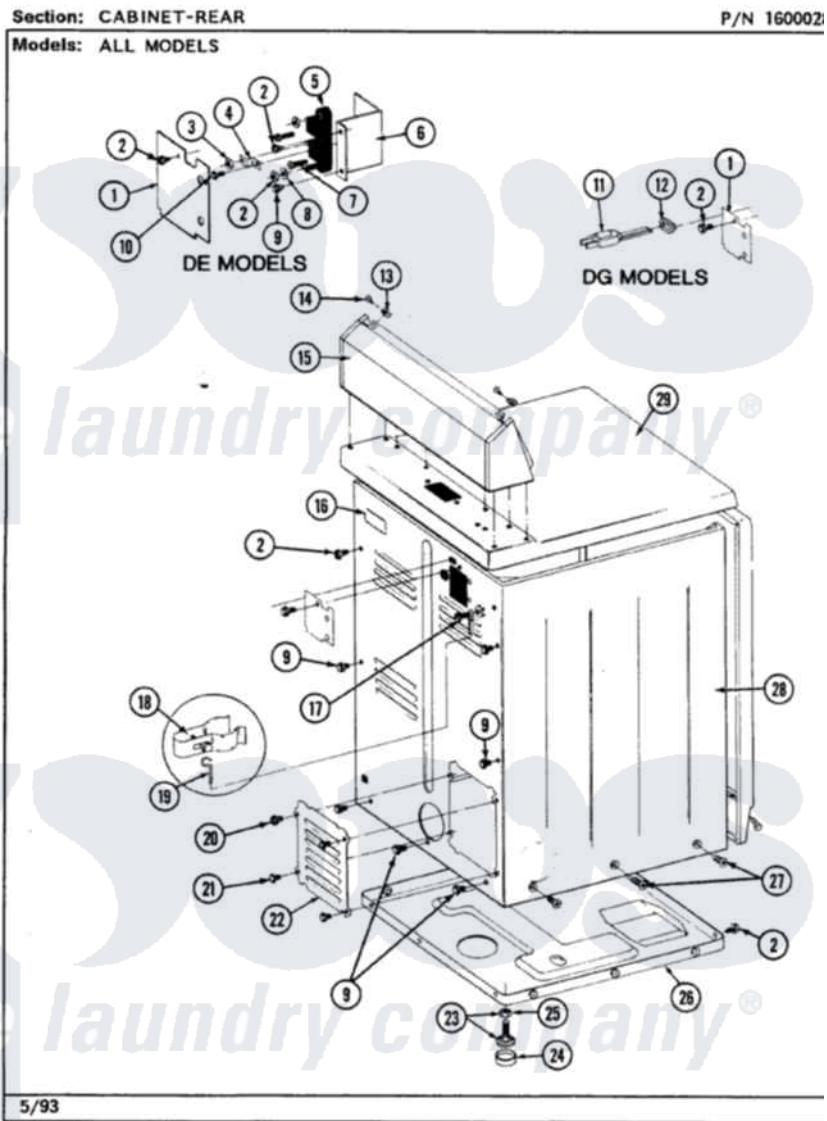

Maytag LDE8420ADW 02 - CABINET-REAR

Maytag [Residential Maytag LDE8420ADW Dryer Parts](#) Parts Diagram 02 - CABINET-REAR
Click on the part number to view part

Item	Original Part Number	Replaced By	Status	Part Description
1	Y312905		Not Available	COVER, TERMINAL
2	Y313561			Screw----NA
3	311484	112432		Nut
4	Y312184			Strap, Grounding
5	400008			Block, Terminal
6	Y312904			Bracket, Terminal Block
7	Y312209	W10001200		Screw
8	Y311270			Washer, Terminal Block
9	Y310632	1163839		Screw
10	Y311423	489483		Screw 10-32 X 1/2
11	305168	33002916		Power Cord, Canadian 240V
13	215075			Fastener, Control Panel To Console
14	210932			Screw, No.8 X 9/16 Ctsk Note: Screw, Inlet Duct
15	Y305193			Console LABEL, ELECTRICAL INSTR.

16	214519		PART NOT USED-GAS MODELS ONLY
17	303846	22003781	Screw, Ground Strap
20	Y313559		Screw
21	211294	90767	Screw, 8A X 3/8 HeX Washer Head Tapping
22	Y312951	Not Available	ACCESS COVER, BACK
23	Y305086		Adjustable Leg And Nut
24	Y314137		Foot, Rubber
25	Y052740	62739	Nut, Lock
26	Y303361	Not Available	BASE ASSY. (UPPER & LOWER)
27	213077	Not Available	CAP FOR TIMER KNOB
28	307124		Cabinet
29	307104		Top Cover Assembly