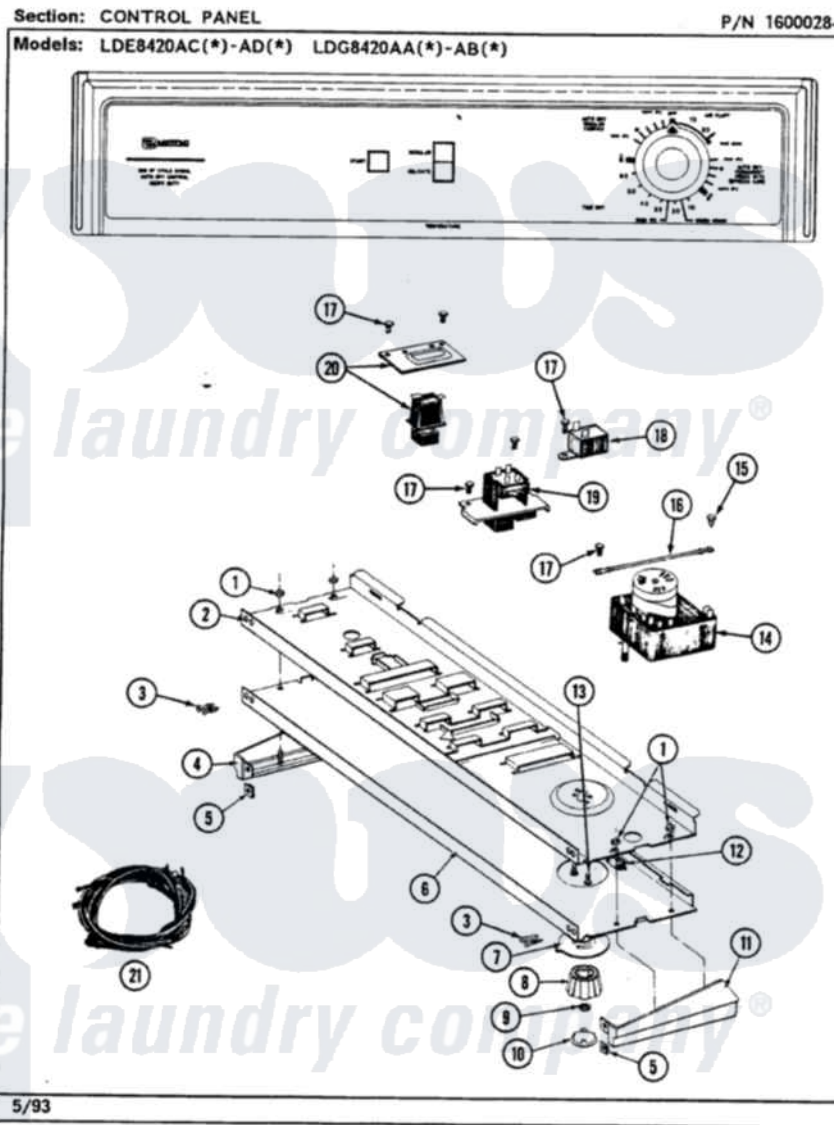

Maytag LDE8420ADW 03 - CONTROL PANEL

Maytag Residential Maytag LDE8420ADW Dryer Parts Parts Diagram 03 - CONTROL PANEL
 Click on the part number to view part

Item	Original Part Number	Replaced By	Status	Part Description
1	214872			Palnut, End Cap Note: Nut, Lamp Holder
2	314184			Back Up Plate
3	210932			Screw, No.8 X 9/16 Ctsk Note: Screw, Inlet Duct
4	207215		Not Available	END CAP LH
5	214894			Fastener, End Cap
6	307906		Not Available	CONTROL PANEL
7	315042			Dial Skirt
8	315041			Knob, Timer
9	312273			Nut, Control Knob
10	314723	W10133501		Cap, Knob
11	207216		Not Available	END CAP RH
12	214897			Pad, Control Panel
13	315317	488234		Screw 8-32 X 1/4
14	Y308254			Timer
15	211204	00767		Screw, 8A X 3/8 HeX Washer

15	211294	30707	Head Tapping
16	204807		Ground Wire, Supp. Plte To Top Cover
17	211168	W10139210	Screw, 8-18 X 5/16
18	305205	694419	Mini-Buzzer
19	207365		2 Button Switch
20	307305		Switch Push To Start
21	308327	Not Available	WIRE HARNESS
22	315092	Not Available	MANUAL, USE & CARE