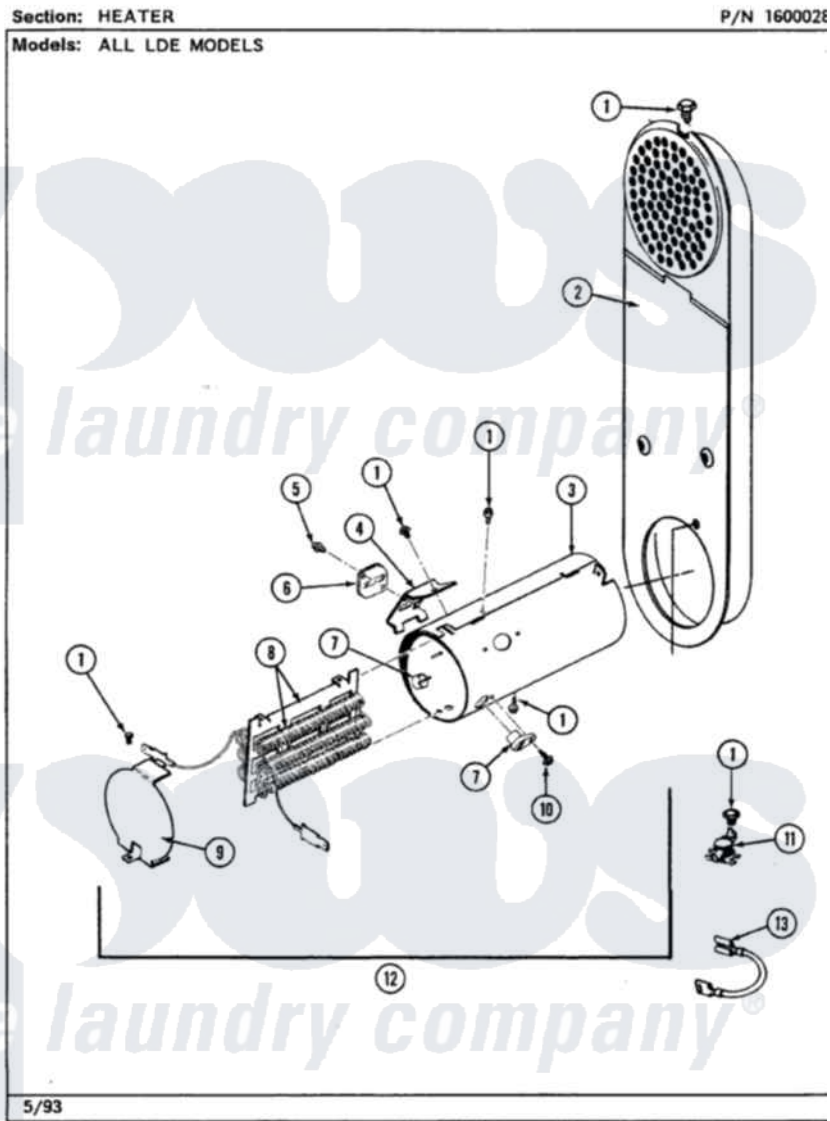

Maytag LDE8420ADW 05 - HEATER

Maytag [Residential Maytag LDE8420ADW Dryer Parts](#) Parts Diagram 05 - HEATER
Click on the part number to view part

Item	Original Part Number	Replaced By	Status	Part Description
1	211294	90767		Screw, 8A X 3/8 HeX Washer Head Tapping
2	308503		Not Available	INLET DUCT ASSEMBLY
"	307120		Not Available	INLET DUCT ASSY.
3	314995			Enclosure, Heater
4	315346			Bracket, Thermal Fuse
5	314848	W10116760		Screw
6	307473			Fuse, Thermal
7	314998			Insulator, Terminal
8	307184	Y308612		Heater Sub-Assembly
9	314999			Shield, Radiant
10	314554		Not Available	SCREW
11	308217			Thermostat, Hi-Limit
"	303396			Thermostat, Hi-Limit
12	307178			Heater Assembly
13	Y307173			Wire, Jumper