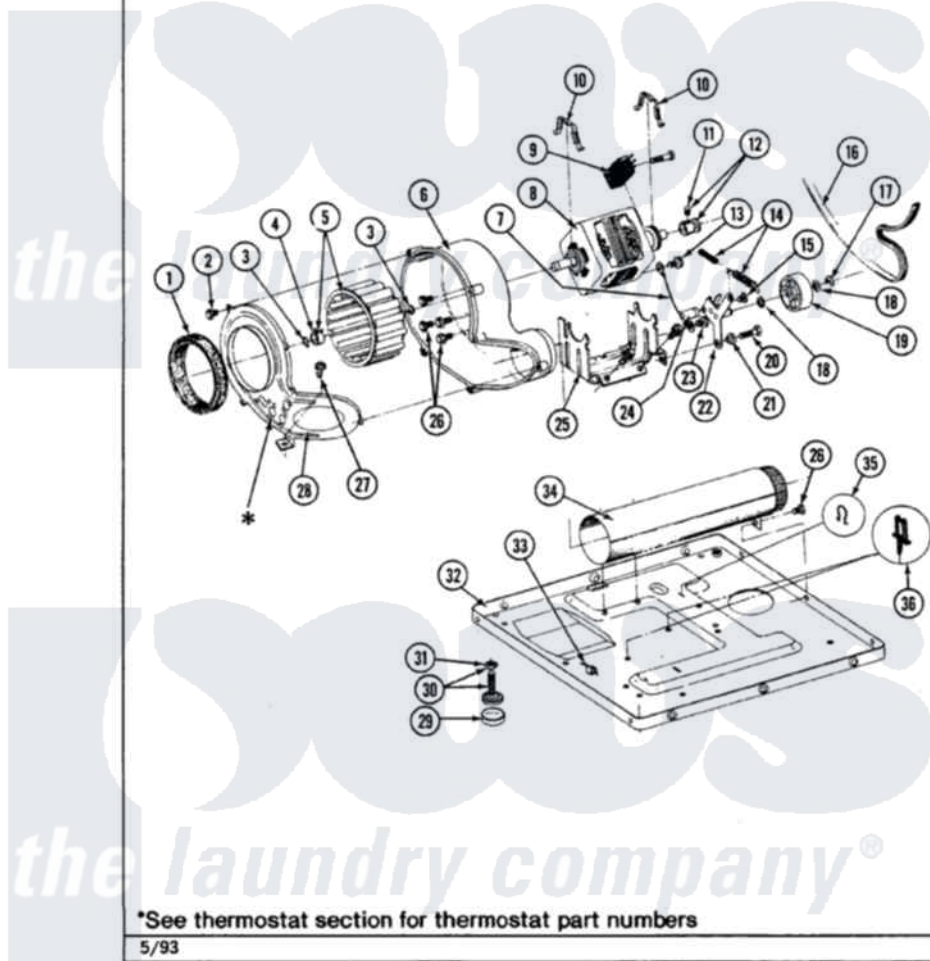

Maytag LDE8420ADW 06 - MOTOR DRIVE

Section: MOTOR DRIVE

P/N 1600028

Models: ALL MODELS

Maytag [Residential Maytag LDE8420ADW Dryer Parts](#) Parts Diagram 06 - MOTOR DRIVE

[Click on the part number to view part](#)

Item	Original Part Number	Replaced By	Status	Part Description
1	Y312901			Seal, Housing Cover
2	Y312961	W10116751		Screw
3	410233	9703438		Ring-Retrn
4	312967			Clamp, Blower Housing
5	Y303836			Blower Wheel Assembly And Clamp
6	Y312893			Housing, Blower
7	901220			Ground Wire
8	Y303358	W10410999		Motor-Drive
9	306207		Not Available	(PROD. No.303358-8 & No.303358-9)
"	Y303877		Not Available	SWITCH, MOTOR EXTERNAL START No.303358-2, No.303358-4, 303358-7
"	Y303879			Switch, Motor External Start
10	Y015825			Clip, Motor To Motor Support
11	Y053241			Set Screw, Motor Pulley
12	Y305185	6-3051850		Pulley- MO

13	910343	488234	Screw 8-32 X 1/4
14	Y303945		IDLER SPRING ASSY. W/PLUG
15	Y312961	W10116751	Screw
16	Y312959		Poly "V" Belt For Tumbler
17	312958	354987	Ring, Retaining
18	Y312527		Washer, Idler Shaft
19	Y303705	6-3037050	Pulley- ID
20	Y014874		Screw, Idler Arm And Sleeve
21	Y312894	315772	Sleeve, Idler Arm
22	Y303363	6-3033630	Idler Arm
23	211294	90767	Screw, 8A X 3/8 HeX Washer Head Tapping
24	Y313582	W10116756	Spacer
25	312897		Not Available
26	Y310632	1163839	Screw
27	Y313561		Screw----NA
28	314846		Cover, Blower Housing
29	Y314137		Foot, Rubber
30	Y305086		Adjustable Leg And Nut
31	Y052740	62739	Nut, Lock
32	Y303361		Not Available
33	Y310376		Clip, Door Switch Harness
34	Y303442		EXHAUST DUCT ASSEMBLY
35	410490		Spring, Retainer Wire Harness
36	Y313262	W10116752	Retainer-