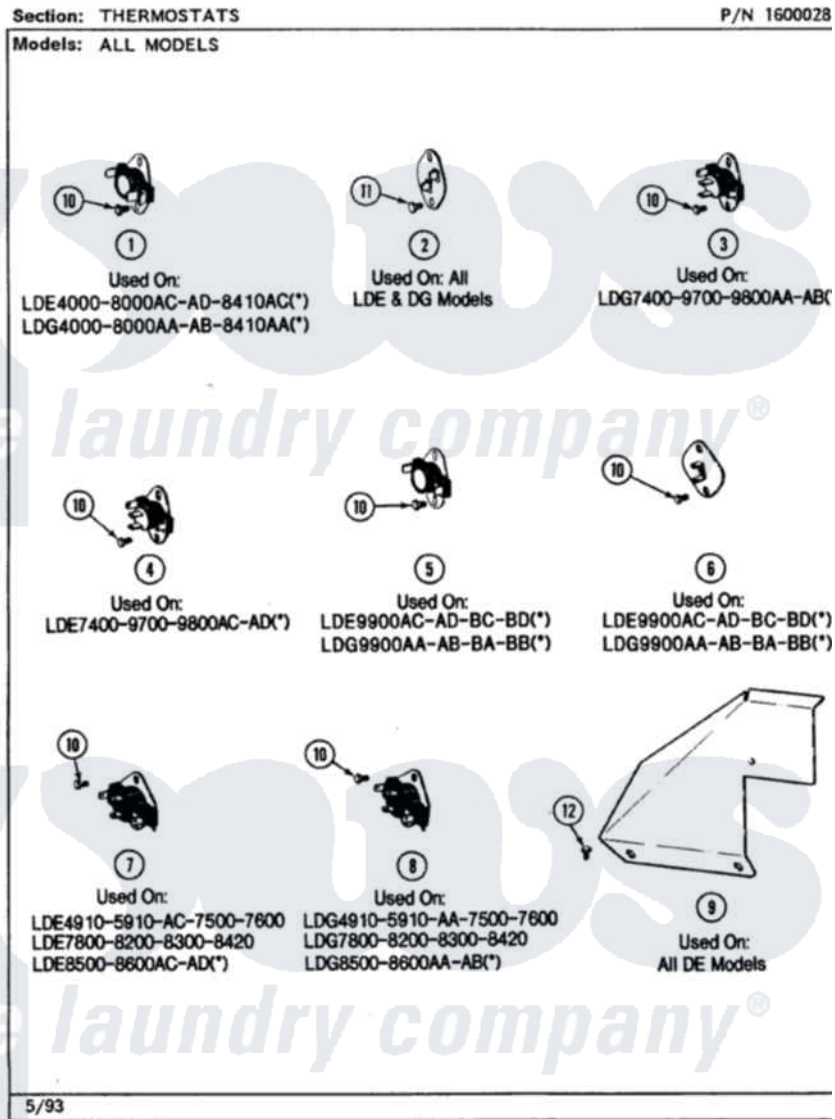

Maytag LDE8420ADW 07 - THERMOSTATS

Maytag [Residential Maytag LDE8420ADW Dryer Parts](#) Parts Diagram 07 - THERMOSTATS
 Click on the part number to view part

Item	Original Part Number	Replaced By	Status	Part Description
1	Y304475			Cycling Thermostat 140 Deg.
2	306604			Cut-Off, Thermal Part Not Used
4	306911			Thermostat, Multi-Temp
5	307200			Thermostat, Limit
6	307208			Thermistor, Temp. Control
7	307249			Thermostat, Multi-Temp
9	315122		Not Available	COVER, THERMOSTAT PART NOT USED (MDE ONLY)
10	211294	90767		Screw, 8A X 3/8 HeX Washer Head Tapping
11	314848	W10116760		Screw
12	Y310632	1163839		Screw