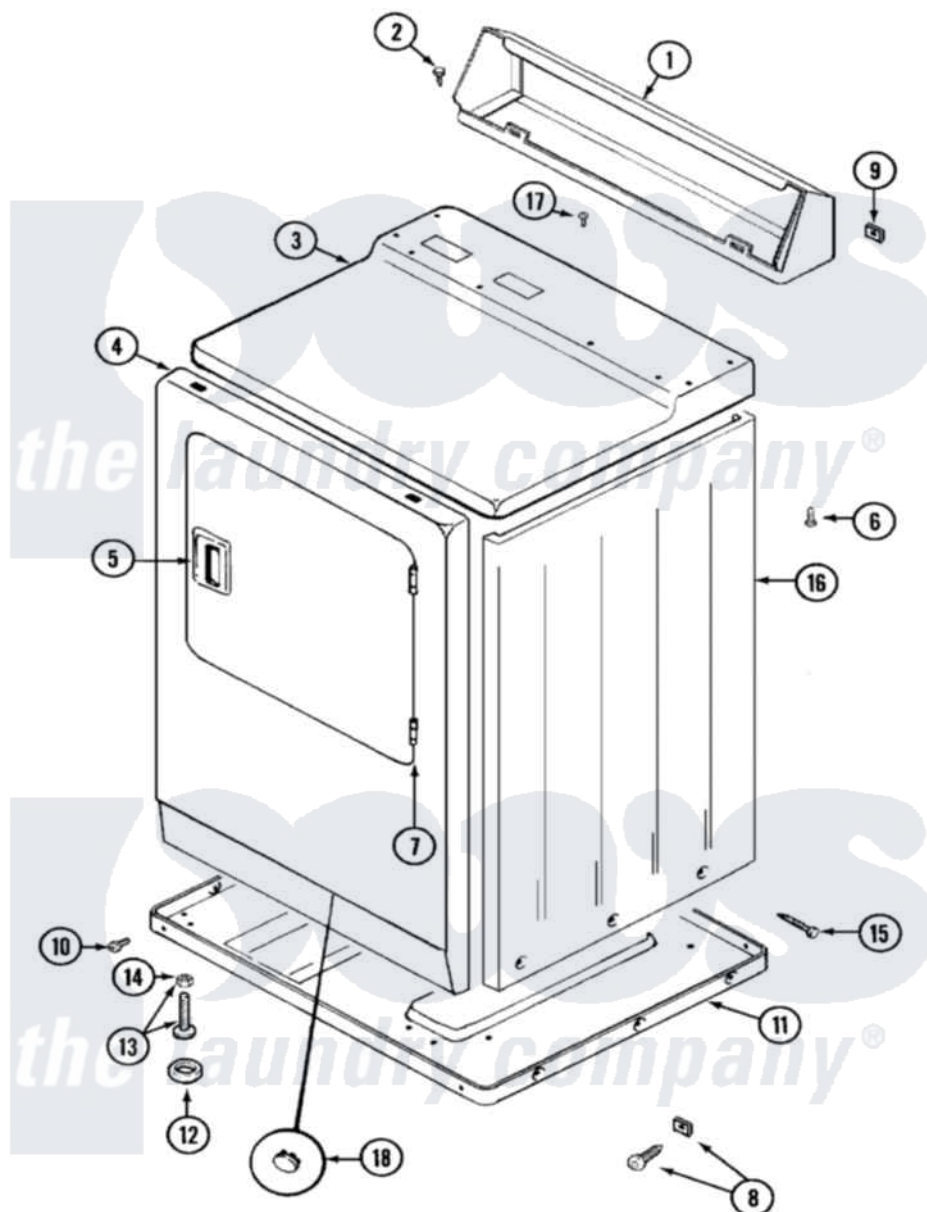

Maytag LDE8424ACE 01 - CABINET-FRONT

Maytag Residential Maytag LDE8424ACE Dryer Parts Parts Diagram 01 - CABINET-FRONT
 Click on the part number to view part

Item	Original Part Number	Replaced By	Status	Part Description
1	Y305193			Console
2	216423	3370225		Screw
3	33001165			Top Cover Assembly
4	33001242			Panel, Front
5	33001241			Handle, Door
6	214354			Screw, Top Cover To Cabnt.
7	33001230			Hinge, Door
8	204439			Screw And Fstner Assembly
9	215075			Fastener, Control Panel To Console
10	Y313561			Screw---NA
"	Y310632	1163839		Screw
11	Y303361		Not Available	BASE ASSY. (UPPER & LOWER)
12	Y314137			Foot, Rubber
13	Y305086			Adjustable Leg And Nut
14	Y052740	62739		Nut, Lock

15	213007		Xfor Cabinet See Cabinet, Back
16	33001159	33001327	Cabinet
17	210186	3370225	Screw
18	33001132	33002342	Plug, Sifht Hole