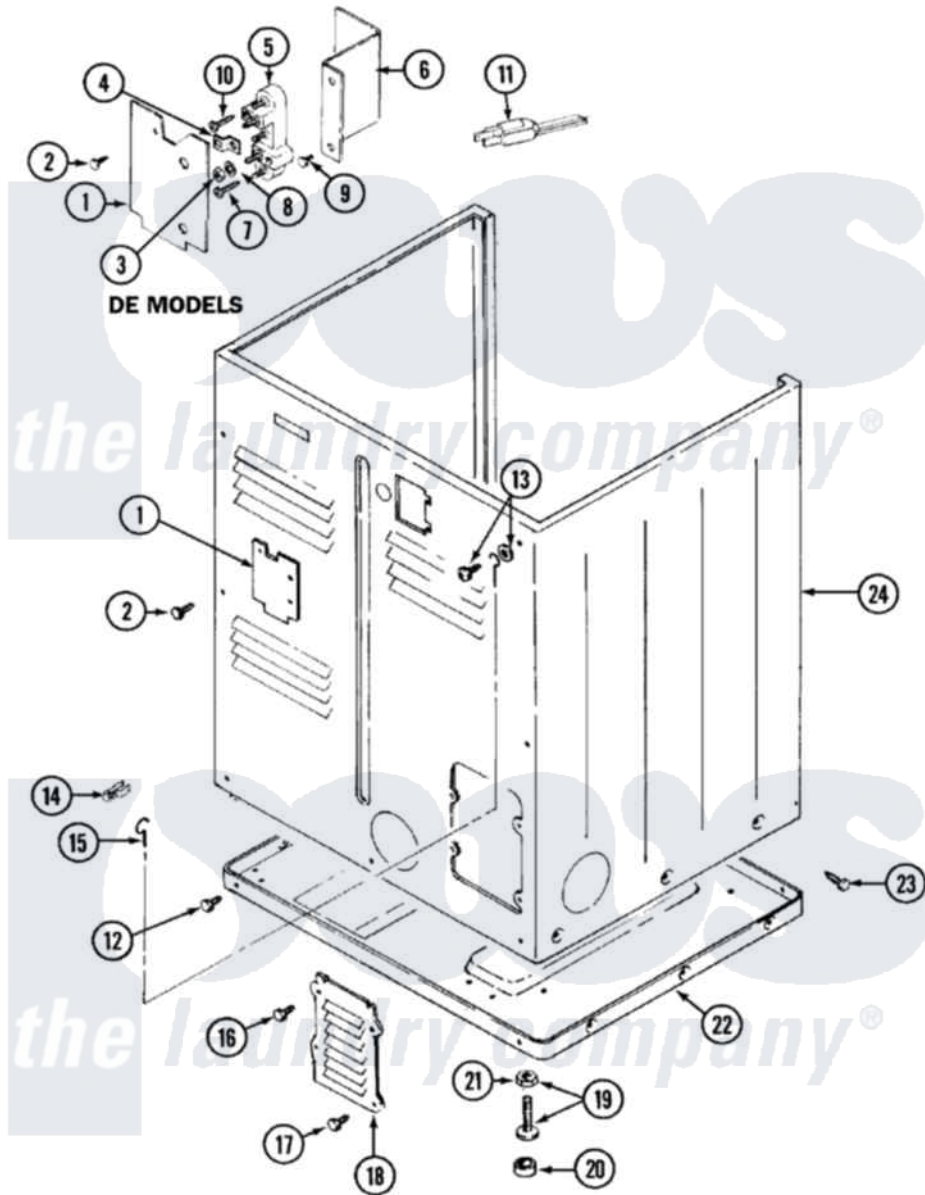

Maytag LDE8424ACE 02 - CABINET-REAR

Maytag [Residential Maytag LDE8424ACE Dryer Parts](#) Parts Diagram 02 - CABINET-REAR
 Click on the part number to view part

Item	Original Part Number	Replaced By	Status	Part Description
1	Y312905		Not Available	COVER, TERMINAL
2	Y313561			Screw---NA
3	311484	112432		Nut
4	Y312184			Strap, Grounding
5	400008			Block, Terminal
6	Y312904			Bracket, Terminal Block
7	Y312209	W10001200		Screw
8	Y311270			Washer, Terminal Block
9	Y310632	1163839		Screw
10	33001245			Screw---NA
12	Y313561			Screw---NA
"	Y310632	1163839		Screw
13	303846	22003781		Screw, Ground Strap
14	301548			Clamp, Ground Wire
15	204807			Ground Wire, Supp. Pltte To Top Cover
16	Y313559			Screw

17	211294	90767	Screw, 8A X 3/8 HeX Washer Head Tapping
18	Y312951	Not Available	ACCESS COVER, BACK
19	Y305086		Adjustable Leg And Nut
20	Y314137		Foot, Rubber
21	Y052740	62739	Nut, Lock
22	Y303361	Not Available	BASE ASSY. (UPPER & LOWER)
23	213007		Xfor Cabinet See Cabinet, Back
24	33001159	33001327	Cabinet