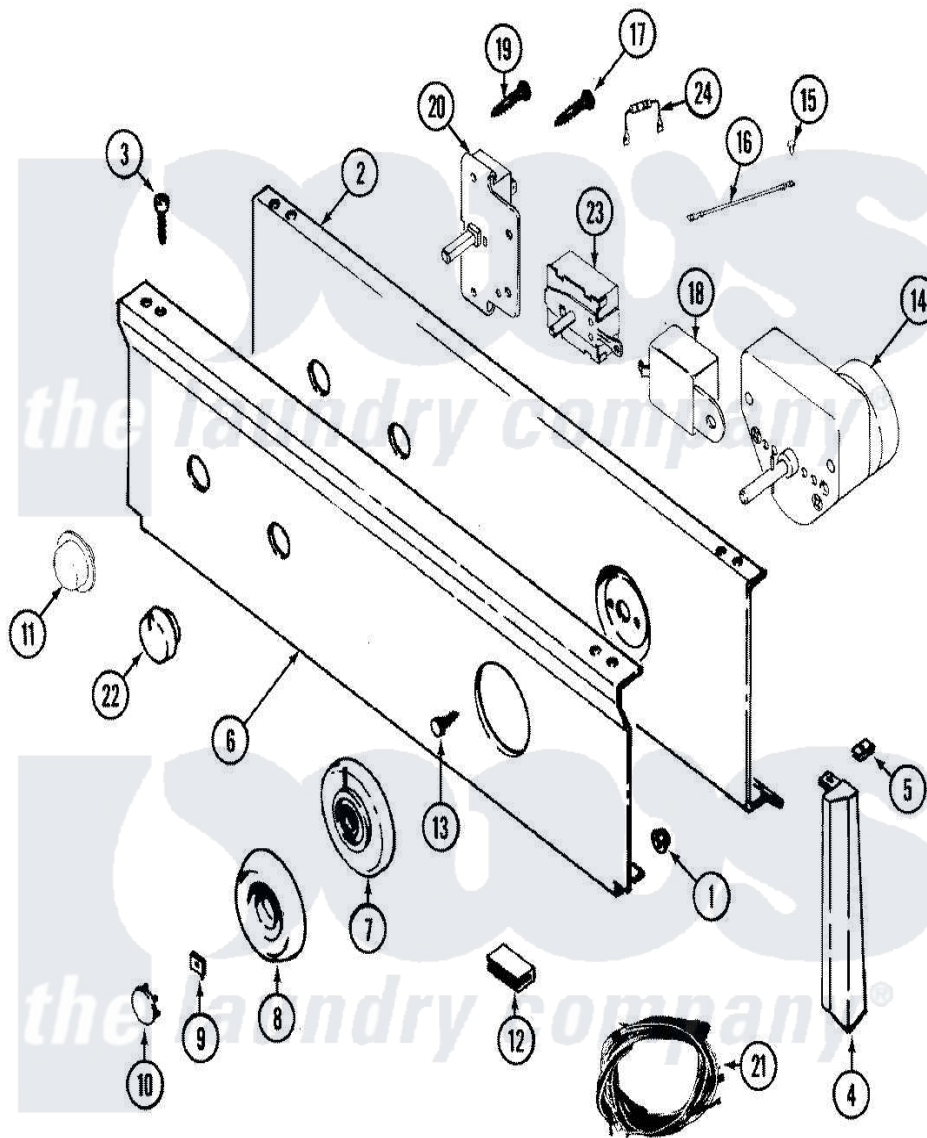

Maytag LDE8424ACE 03 - CONTROL PANEL

Maytag Residential Maytag LDE8424ACE Dryer Parts Parts Diagram 03 - CONTROL PANEL
 Click on the part number to view part

Item	Original Part Number	Replaced By	Status	Part Description
1	214872			Palnut, End Cap Note: Nut, Lamp Holder
2	33001237		Not Available	PLATE, SUPPORT
3	210932			Screw, No.8 X 9/16 Ctsk Note: Screw, Inlet Duct
4	22001291			End Cap, Control Panel
"	22001565		Not Available	CAP, END (LT-WHT)
"	22001564			Cap, End
"	22001289		Not Available	END CAP, CTRL. PNL. (LT-WHT)
5	214894			Fastener, End Cap
6	33001066			Panel, Control
7	33001183			Skirt, Timer Dial
8	33001255			Knob, Timer
9	312273			Nut, Control Knob
10	216250	22001446		Cap, Knob
11	33001185	33001187		Button

12	214897		Pad, Control Panel
13	315317	488234	Screw 8-32 X 1/4
14	Y308254		Timer
15	210186	3370225	Screw
16	204807		Ground Wire, Supp. Plte To Top Cover
17	211168	W10139210	Screw, 8-18 X 5/16
18	Y308205	33001623	Buzzer, Non-Adjustable
19	211168	W10139210	Screw, 8-18 X 5/16
20	33001232	Not Available	SWITCH, PUSH TO START
21	33001537		Harness, Wire
"	33001127		Harness, Wire
"	33001341		Wire Harness, Main
22	22001268	Not Available	KNOB ASSY. (WHT)
23	33001226	Not Available	SWITCH, TEMP. (4 POSITIONS)
24	33001104		Resistor
25	33001256		Manual, Use And Care