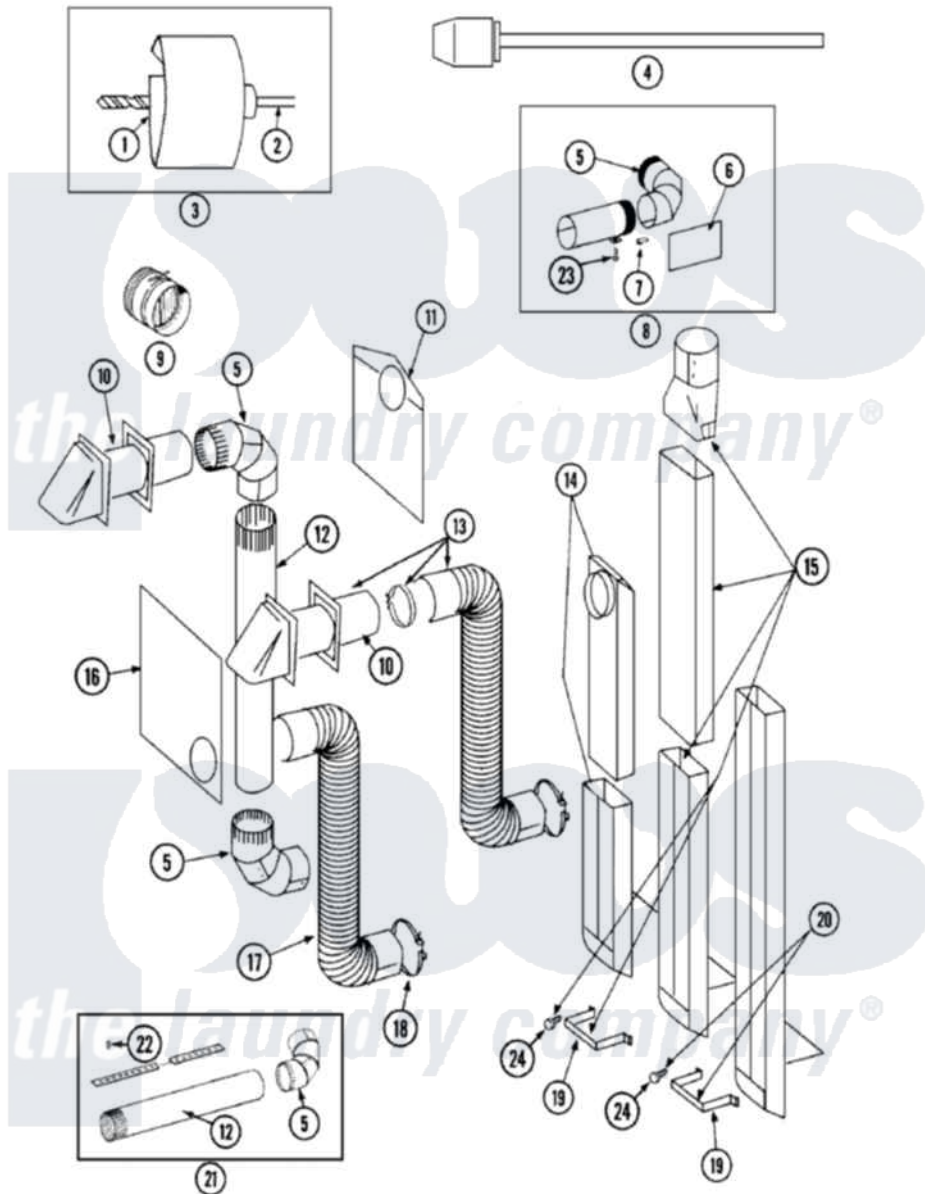

Maytag LDE8424ACE 05 - DUCTING

Maytag [Residential Maytag LDE8424ACE Dryer Parts](#) Parts Diagram 05 - DUCTING
 Click on the part number to view part

Item	Original Part Number	Replaced By	Status	Part Description
1	038179		Not Available	BLADE, SAW
2	038180		Not Available	REPLACEMENT DRILL
3	038766		Not Available	HOLE SAW W/DRILL BIT
4	038767			Extension Chuck, Drill
5	Y059131			Elbow, Venting
6	312302			Insulation, Exhaust Duct Kit
7	213323			Fastener, Exhaust Duct Kit
8	Y304652			Exhaust Duct Kit
9	059146		Not Available	DAMPER, BACK DRAFT
10	Y059129	4396007RW		Vent Hood
11	311353		Not Available	BAG, LINT (DACRON)
12	Y059130			Pipe, Venting
13	Y059143			Flexible Vent Kit
14	Y059135			Vent Duct Assembly
15	059144		Not Available	RECTANGULAR VENT KIT
16	Y059134			PLATE, ALUM. WINDOW (15"X20")

17	Y304353	4396010RP	6ft Scvent
18	Y304630		Clamp, Flexible Duct
19	313272		Bracket, Exhaust Deflector
20	303736	Not Available	EXHAUST DEFLECTOR KIT
21	306399	Not Available	EXHAUST DEFLECTOR KIT
22	Y251119	3177991	Screw
23	211294	90767	Screw, 8A X 3/8 HeX Washer Head Tapping
24	211294	90767	Screw, 8A X 3/8 HeX Washer Head Tapping