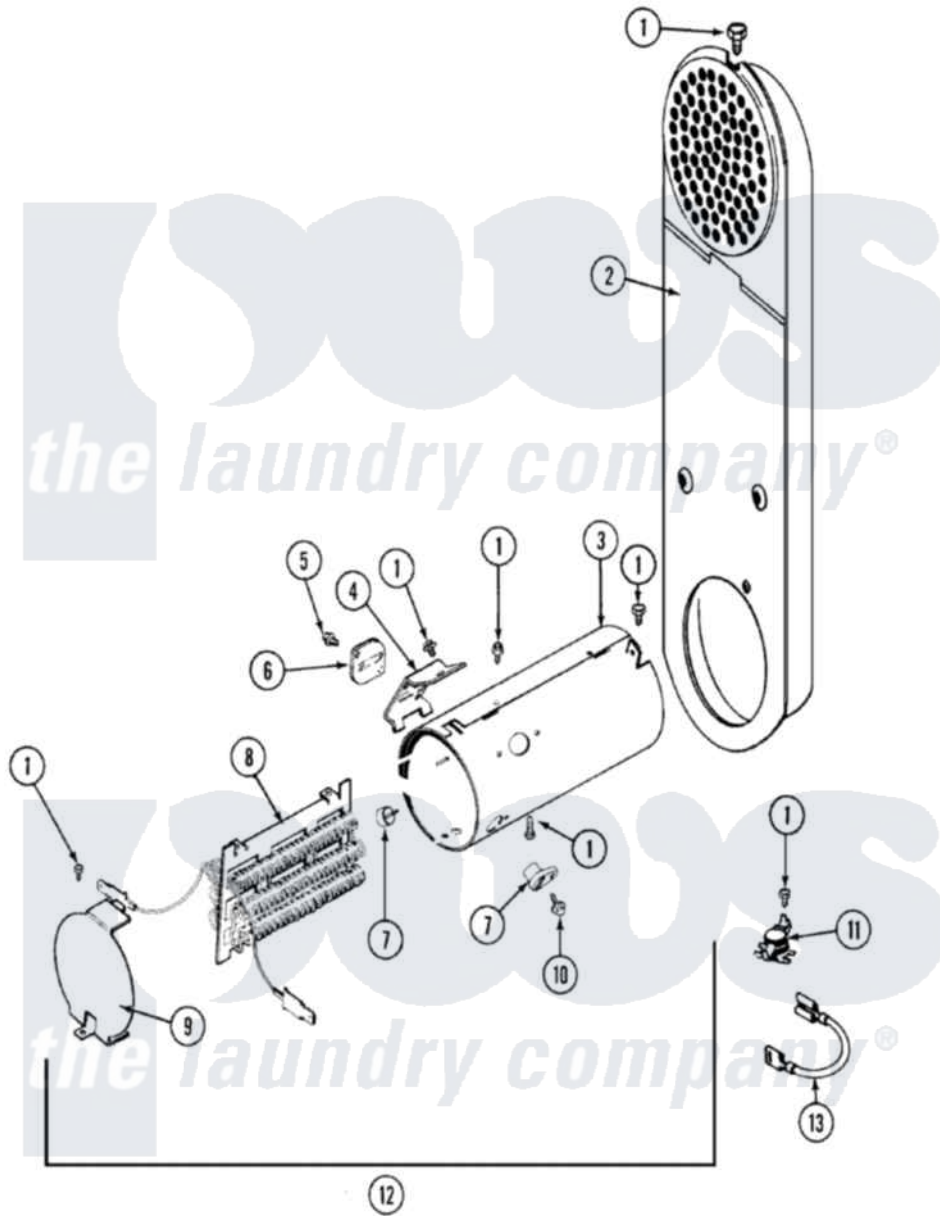

Maytag LDE8424ACE 06 - HEATER

Maytag Residential Maytag LDE8424ACE Dryer Parts Parts Diagram 06 - HEATER
 Click on the part number to view part

Item	Original Part Number	Replaced By	Status	Part Description
1	211294	90767		Screw, 8A X 3/8 HeX Washer Head Tapping
2	308503		Not Available	INLET DUCT ASSEMBLY
3	314995			Enclosure, Heater
4	315346			Bracket, Thermal Fuse
5	314848	W10116760		Screw
6	307473			Fuse, Thermal
7	314998			Insulator, Terminal
8	Y308612			Heater Sub-Assembly
9	314999			Shield, Radiant
10	314554		Not Available	SCREW
11	303396			Thermostat, Hi-Limit
12	307178			Heater Assembly
13	Y308613	W10116747		Heater
"	Y308590	W10116795		Heater