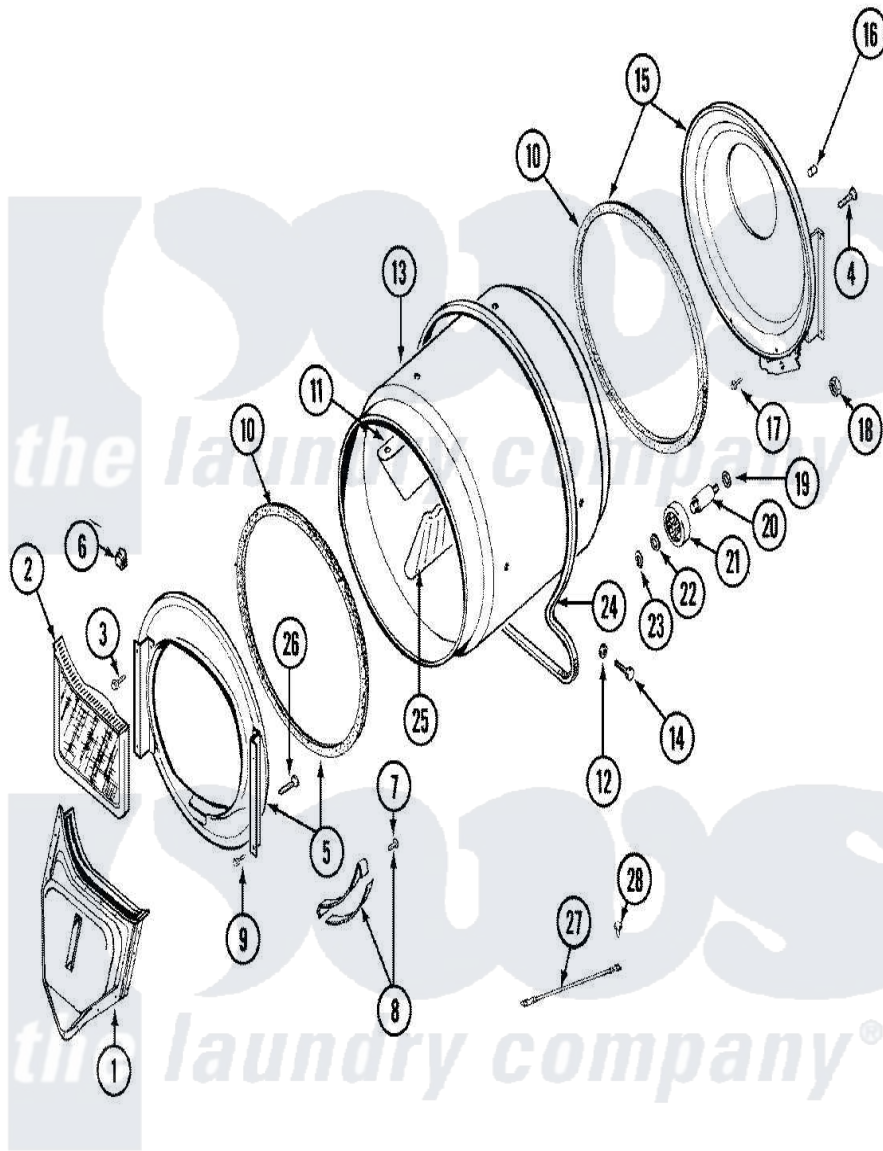

Maytag LDE8424ACE 08 - TUMBLER

Maytag [Residential Maytag LDE8424ACE Dryer Parts](#) Parts Diagram 08 - TUMBLER
 Click on the part number to view part

Item	Original Part Number	Replaced By	Status	Part Description
1	33001016			Outlet Duct Assembly
2	33001171	33002970		Lint Filte
3	313764		Not Available	SCREW
4	Y313561			Screw----NA
5	33001179			Front, Tumbler
6	Y310376			Clip, Door Switch Harness
7	210720			Rivet, Bearing To Tumbler Frmt
8	306508			Tumbler Bearing Kit ----W
9	Y310632	1163839		Screw
10	314820			Seal, Tumbler
11	33001012			Baffle
12	314158			Washer, Baffle To Tumbler
13	33001108		Not Available	DRYER TUMBLER, W/O BAFFLES
14	Y310759			Screw, Tumbler Baffles
15	33001178			Back, Tumbler
16	313915	31-3915		Tech Sheet

17	Y310632	1163839	Screw
18	312538	33001443	Nut, Hex
19	Y313347	312535	Washer, Vault Mounting Brk.
20	Y312948	6-3129480	Shaft- Tumbler
21	Y303373	12001541	Drum Roller/Washer Assembly--W
22	312535		Washer, Vault Mounting Brk.
23	410233	9703438	Ring-Retrn
24	Y312959		Poly "V" Belt For Tumbler
25	33001004		Baffle, Tall
26	Y314110	33002917	Screw, No.10-16
27	901220		Ground Wire
28	910343	488234	Screw 8-32 X 1/4