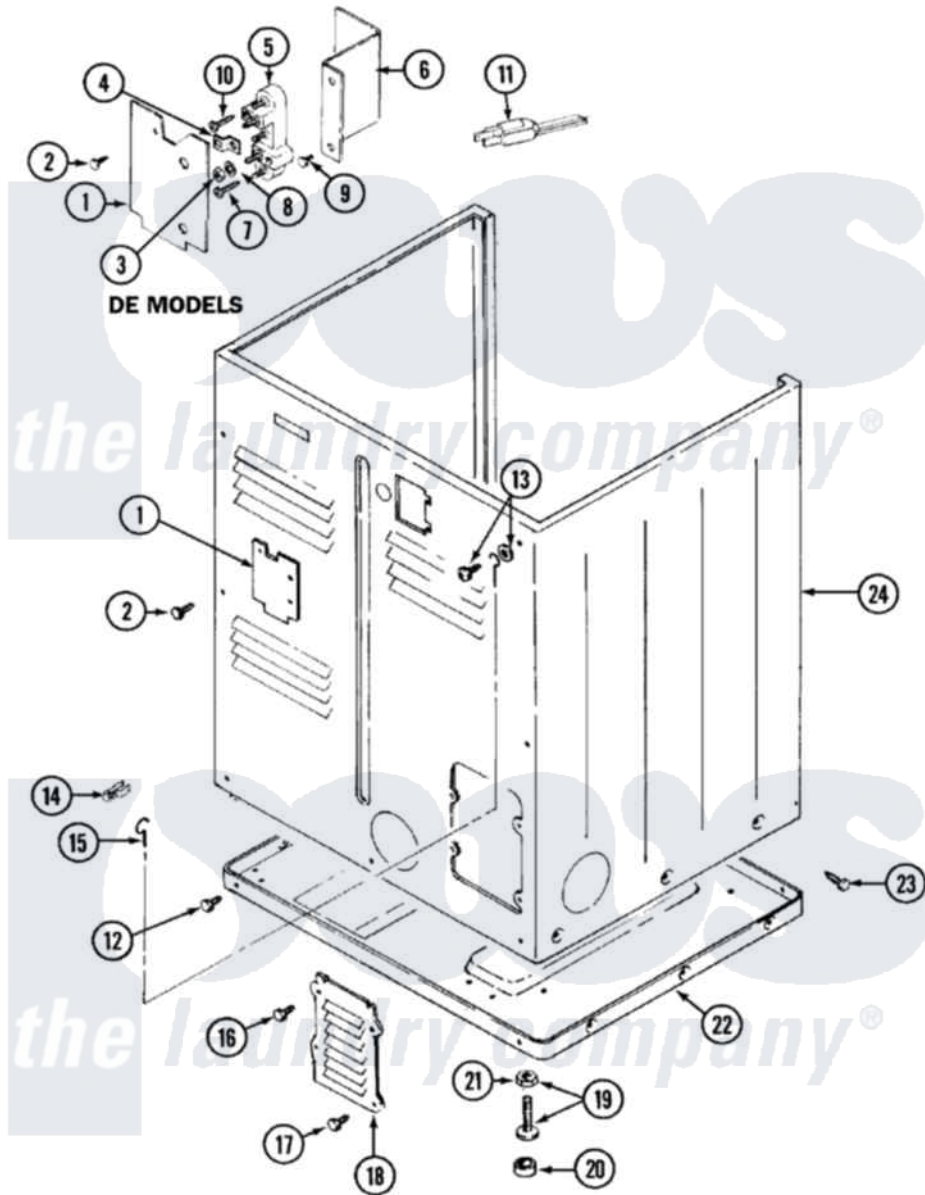

Maytag LDE8424ACL 01 - CABINET-REAR

Maytag [Residential Maytag LDE8424ACL Dryer Parts](#) Parts Diagram 01 - CABINET-REAR
 Click on the part number to view part

Item	Original Part Number	Replaced By	Status	Part Description
1	Y312905		Not Available	COVER, TERMINAL
2	Y313561			Screw---NA
3	311484	112432		Nut
4	Y312184			Strap, Grounding
5	400008			Block, Terminal
6	Y312904			Bracket, Terminal Block
7	Y312209	W10001200		Screw
8	Y311270			Washer, Terminal Block
9	Y310632	1163839		Screw
10	33001245			Screw---NA
12	Y313561			Screw---NA
"	Y310632	1163839		Screw
13	303846	22003781		Screw, Ground Strap
14	301548			Clamp, Ground Wire
15	204807			Ground Wire, Supp. Pltte To Top Cover
16	Y313559			Screw

17	211294	90767	Screw, 8A X 3/8 HeX Washer Head Tapping
18	Y312951	Not Available	ACCESS COVER, BACK
19	Y305086		Adjustable Leg And Nut
20	Y314137		Foot, Rubber
21	Y052740	62739	Nut, Lock
22	Y303361	Not Available	BASE ASSY. (UPPER & LOWER)
23	213007		Xfor Cabinet See Cabinet, Back
24	33001160	Not Available	CABINET (ALM)