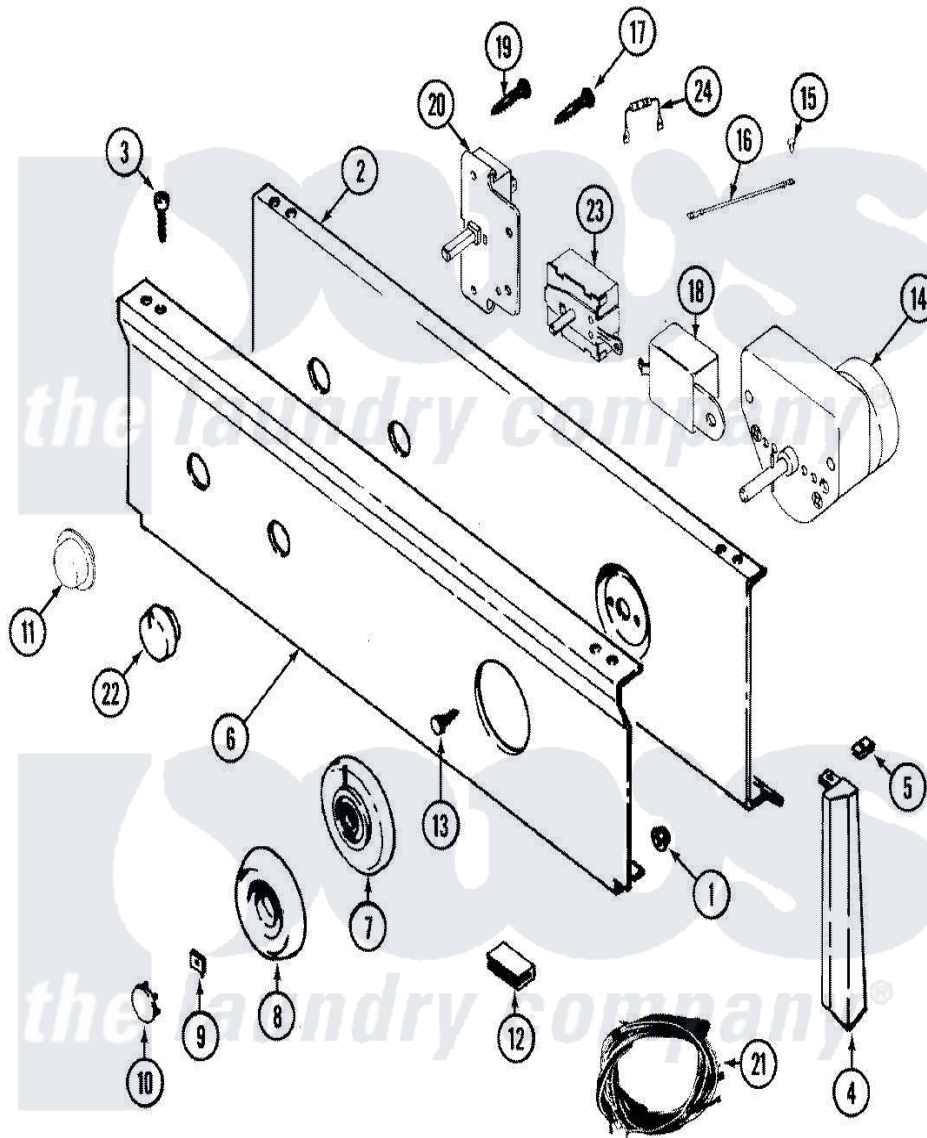

Maytag LDE8424ACL 02 - CONTROL PANEL

Maytag Residential Maytag LDE8424ACL Dryer Parts Parts Diagram 02 - CONTROL PANEL
 Click on the part number to view part

Item	Original Part Number	Replaced By	Status	Part Description
1	214872			Palnut, End Cap Note: Nut, Lamp Holder
2	33001237		Not Available	PLATE, SUPPORT
3	314728	210932		Screw, No.8 X 9/16 Ctsk Note: Screw, Inlet Duct
4	22001288			End Cap, Control Panel
"	22001290			End Cap, Control Panel
5	214894			Fastener, End Cap
6	33001087		Not Available	PANEL, CONTROL (BLK)
7	33001182		Not Available	SKIRT, TIMER DIAL (BLK)
8	315041			Knob, Timer
9	312273			Nut, Control Knob
10	216193		Not Available	CAP, TIMER KNOB (BLK)
11	33001184			Button
12	214897			Pad, Control Panel
13	315317	488234		Screw 8-32 X 1/4
14	Y308254			Timer

15	210186	3370225	Screw
16	204807		Ground Wire, Supp. Plte To Top Cover
17	211168	W10139210	Screw, 8-18 X 5/16
18	Y308205	33001623	Buzzer, Non-Adjustable
19	211168	W10139210	Screw, 8-18 X 5/16
20	33001232	Not Available	SWITCH, PUSH TO START
21	33001341		Wire Harness, Main
"	33001537		Harness, Wire
"	33001127		Harness, Wire
22	22001267		Knob, Selector Switch
23	33001226	Not Available	SWITCH, TEMP. (4 POSITIONS)
24	33001104		Resistor
25	33001256		Manual, Use And Care