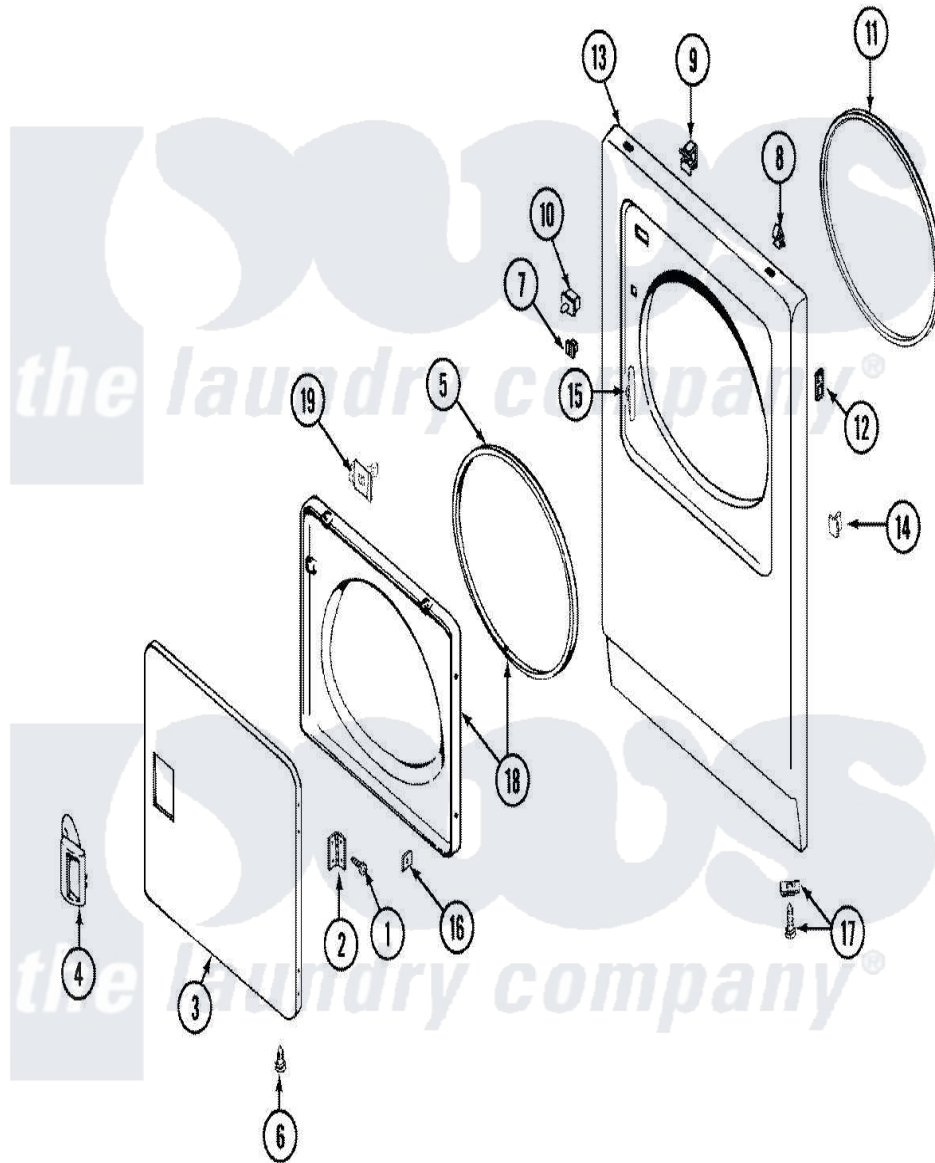

Maytag LDE8424ACL 03 - DOOR

Maytag [Residential Maytag LDE8424ACL Dryer Parts](#) Parts Diagram 03 - DOOR
 Click on the part number to view part

Item	Original Part Number	Replaced By	Status	Part Description
1	Y314062			Screw, Door Hinge And Panel
2	33001230			Hinge, Door
3	33001257	33001240		Door
4	33001254	37001047		Handle, Door
5	33001131			Seal, Door
6	33001168		Not Available	PLUG, SIGHT HOLE (ALM)
7	Y304578	LA-1003		Door Catch Kit
8	212982	22001650		Fastener, Spring
9	Y310376			Clip, Door Switch Harness
10	Y305753	W10169313		Switch-Dor
"	33001509	W10169313		Switch-Dor
11	314937			Seal, Front Panel
12	33001173		Not Available	NUT, SPEED
"	33001172		Not Available	SCREW, PLASTIC
13	33001258	33001242		Panel, Front
14	33001174	LA-1003		Door Catch Kit

15	33001176		Cover, Hinge Hole
16	Y313910		Clip, Door Liner To Outer Panel
17	204439		Screw And Fstner Assembly
18	33001243	Not Available	PANEL, INNER DOOR (W/SEAL)
19	33001305		Strike, Door