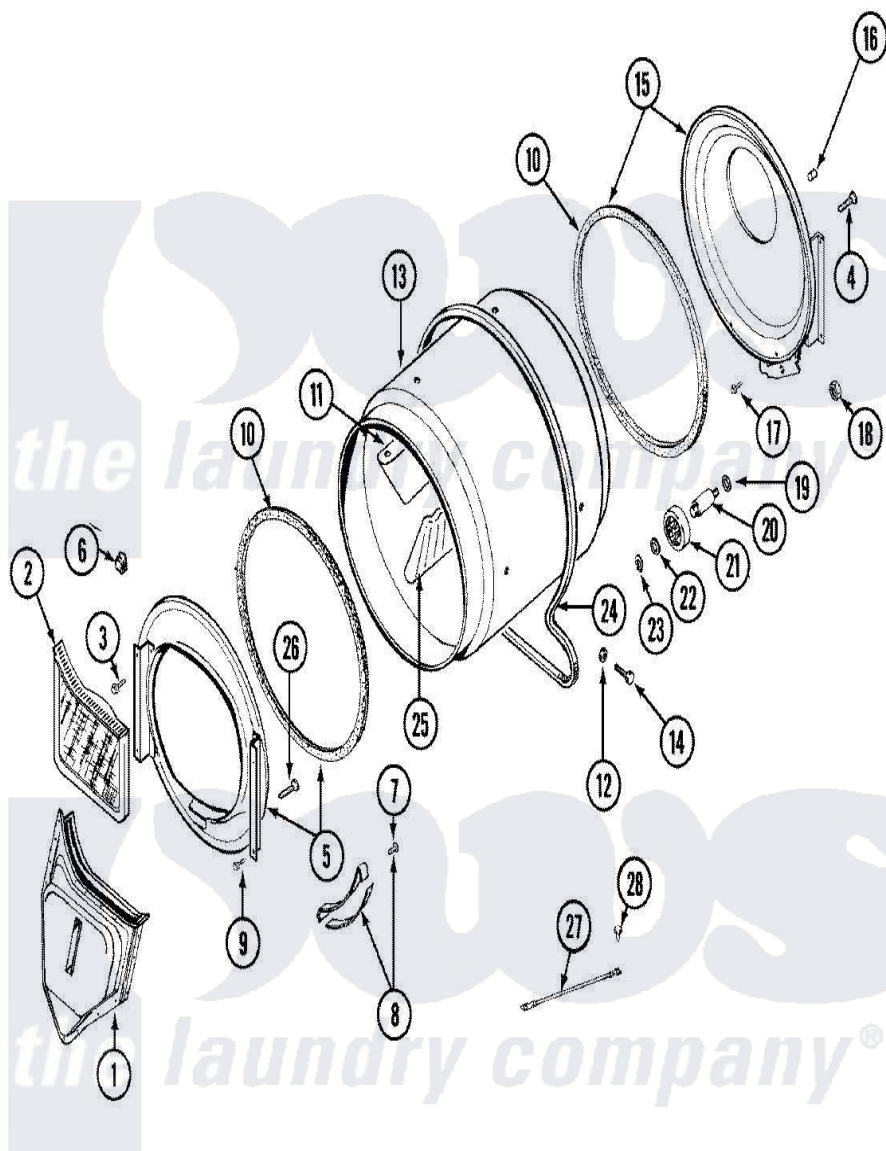

Maytag LDE8424ACL 07 - TUMBLER

Maytag [Residential Maytag LDE8424ACL Dryer Parts](#) Parts Diagram 07 - TUMBLER
 Click on the part number to view part

Item	Original Part Number	Replaced By	Status	Part Description
1	33001016			Outlet Duct Assembly
2	33001171	33002970		Lint Filte
3	313764		Not Available	SCREW
4	Y313561			Screw----NA
5	33001179			Front, Tumbler
6	Y310376			Clip, Door Switch Harness
7	210720			Rivet, Bearing To Tumbler Frmt
8	306508			Tumbler Bearing Kit ---W
9	Y310632	1163839		Screw
10	314820			Seal, Tumbler
11	33001012			Baffle
12	314158			Washer, Baffle To Tumbler
13	33001108		Not Available	DRYER TUMBLER, W/O BAFFLES
14	Y310759			Screw, Tumbler Baffles
15	33001178			Back, Tumbler
16	313915	31-3915		Tech Sheet

17	Y310632	1163839	Screw
18	312538	33001443	Nut, Hex
19	Y313347	312535	Washer, Vault Mounting Brk.
20	Y312948	6-3129480	Shaft- Tumbler
21	Y303373	12001541	Drum Roller/Washer Assembly--W
22	312535		Washer, Vault Mounting Brk.
23	410233	9703438	Ring-Retrn
24	Y312959		Poly "V" Belt For Tumbler
25	33001004		Baffle, Tall
26	Y314110	33002917	Screw, No.10-16
27	901220		Ground Wire
28	910343	488234	Screw 8-32 X 1/4