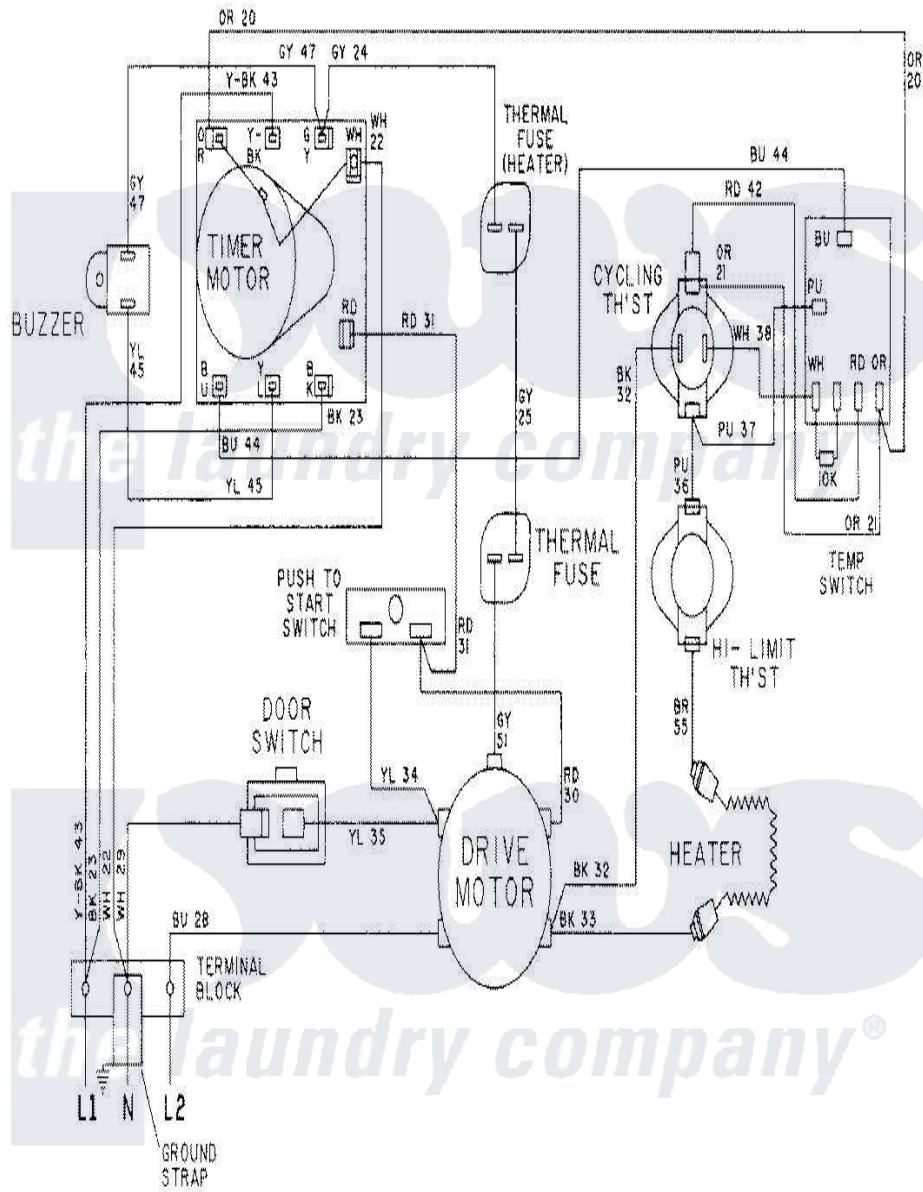

Maytag LDE8424ACL 08 - WIRING INFORMATION-LDE8424ACx

Maytag Residential Maytag LDE8424ACL Dryer Parts Parts Diagram 08 - WIRING INFORMATION-LDE8424ACx
 Click on the part number to view part

Item	Original Part Number	Replaced By	Status	Part Description
NI	15001599		Not Available	WIRING INFORMATION
"	15001040		Not Available	WIRING INFORMATION