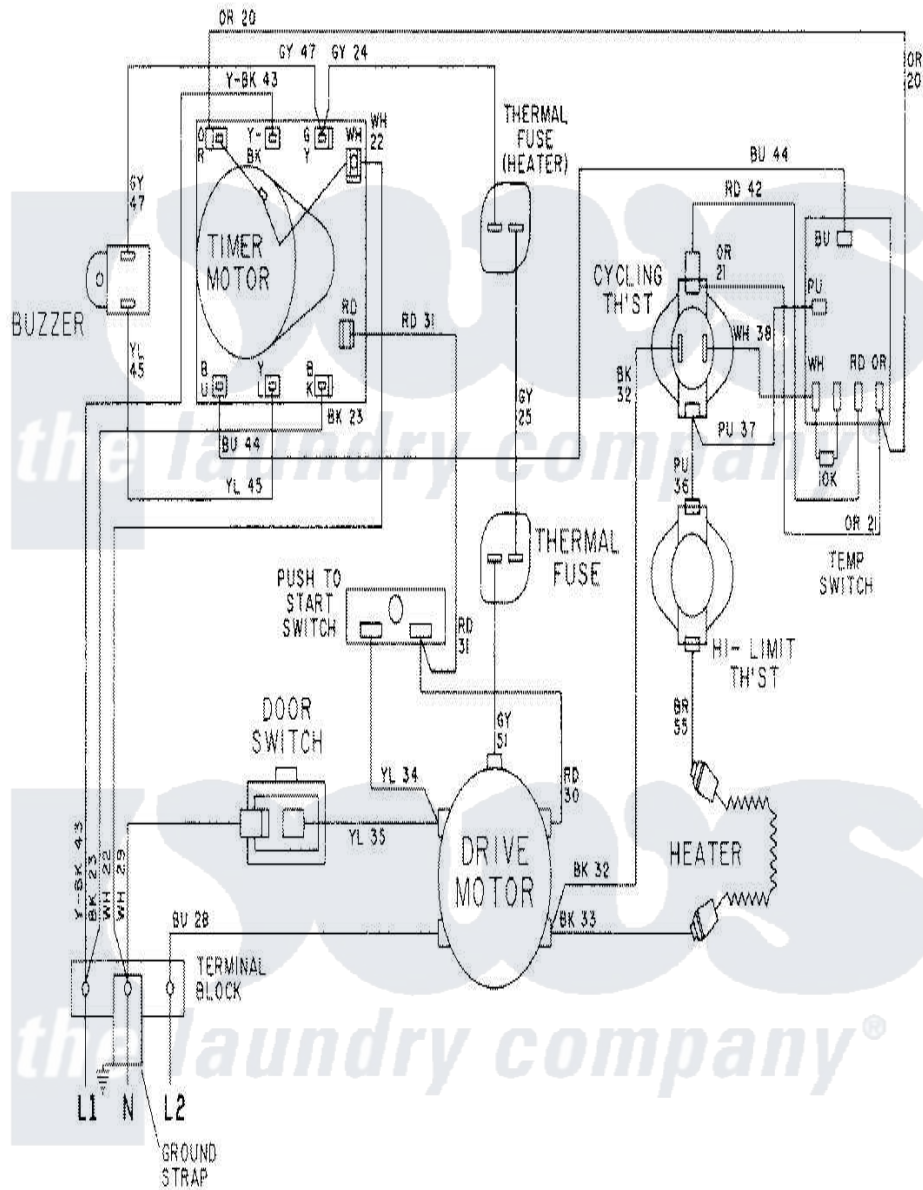

Maytag LDE8424ACM 08 - WIRING INFORMATION-LDE8424ACx

Maytag Residential Maytag LDE8424ACM Dryer Parts Parts Diagram 08 - WIRING INFORMATION-LDE8424ACx
 Click on the part number to view part

Item	Original Part Number	Replaced By	Status	Part Description
NI	15001599		Not Available	WIRING INFORMATION
"	15001040		Not Available	WIRING INFORMATION