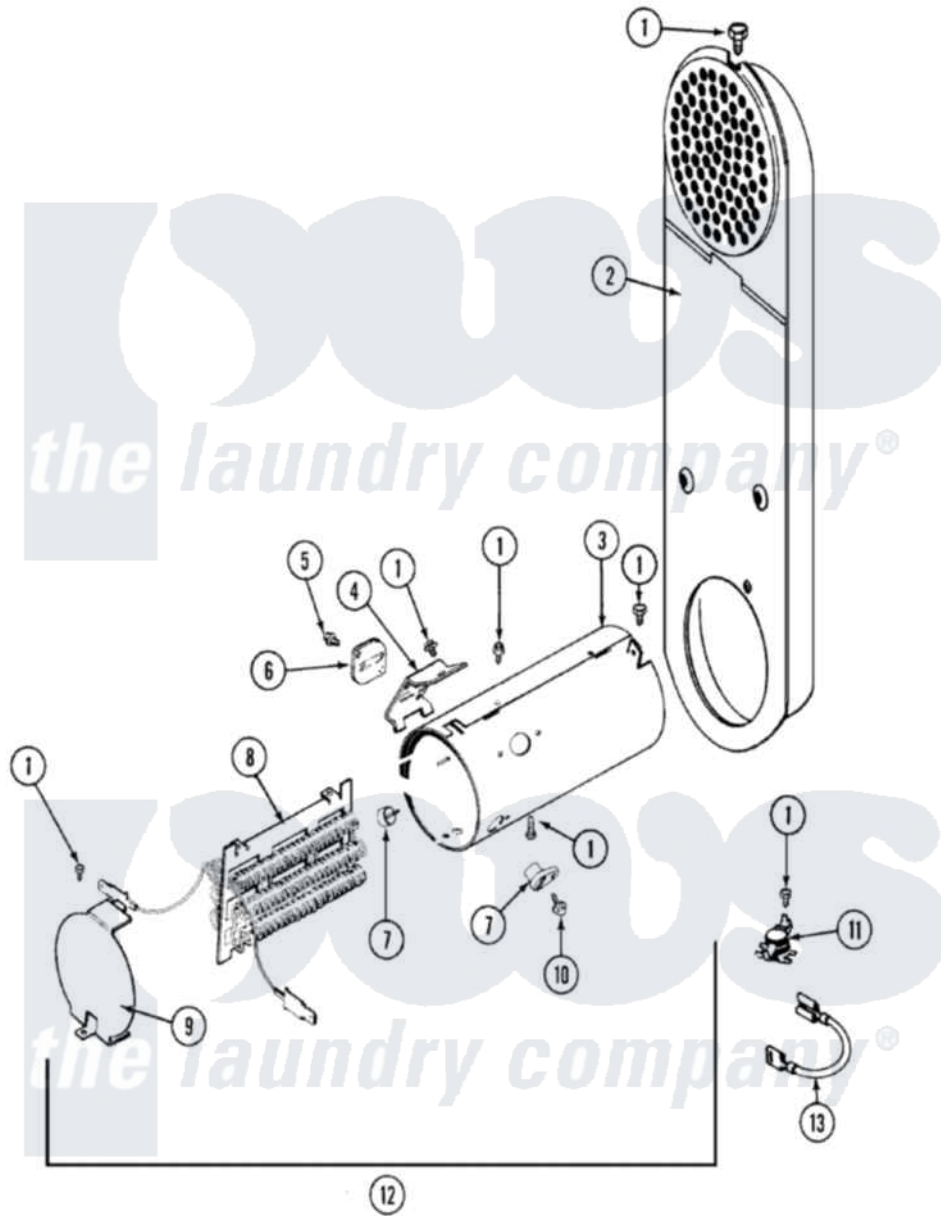

Maytag LDE8424ADE 06 - HEATER

Maytag [Residential Maytag LDE8424ADE Dryer Parts](#) Parts Diagram 06 - HEATER
 Click on the part number to view part

Item	Original Part Number	Replaced By	Status	Part Description
1	211294	90767		Screw, 8A X 3/8 HeX Washer Head Tapping
2	308503		Not Available	INLET DUCT ASSEMBLY
3	314995			Enclosure, Heater
4	315346			Bracket, Thermal Fuse
5	314848	W10116760		Screw
6	307473			Fuse, Thermal
7	314998			Insulator, Terminal
8	Y308612			Heater Sub-Assembly
9	314999			Shield, Radiant
10	314554		Not Available	SCREW
11	308217			Thermostat, Hi-Limit
"	303396			Thermostat, Hi-Limit
12	307178			Heater Assembly
13	Y308613	W10116747		Heater
"	Y307173			Wire, Jumper
"	Y308590	W10116795		Heater