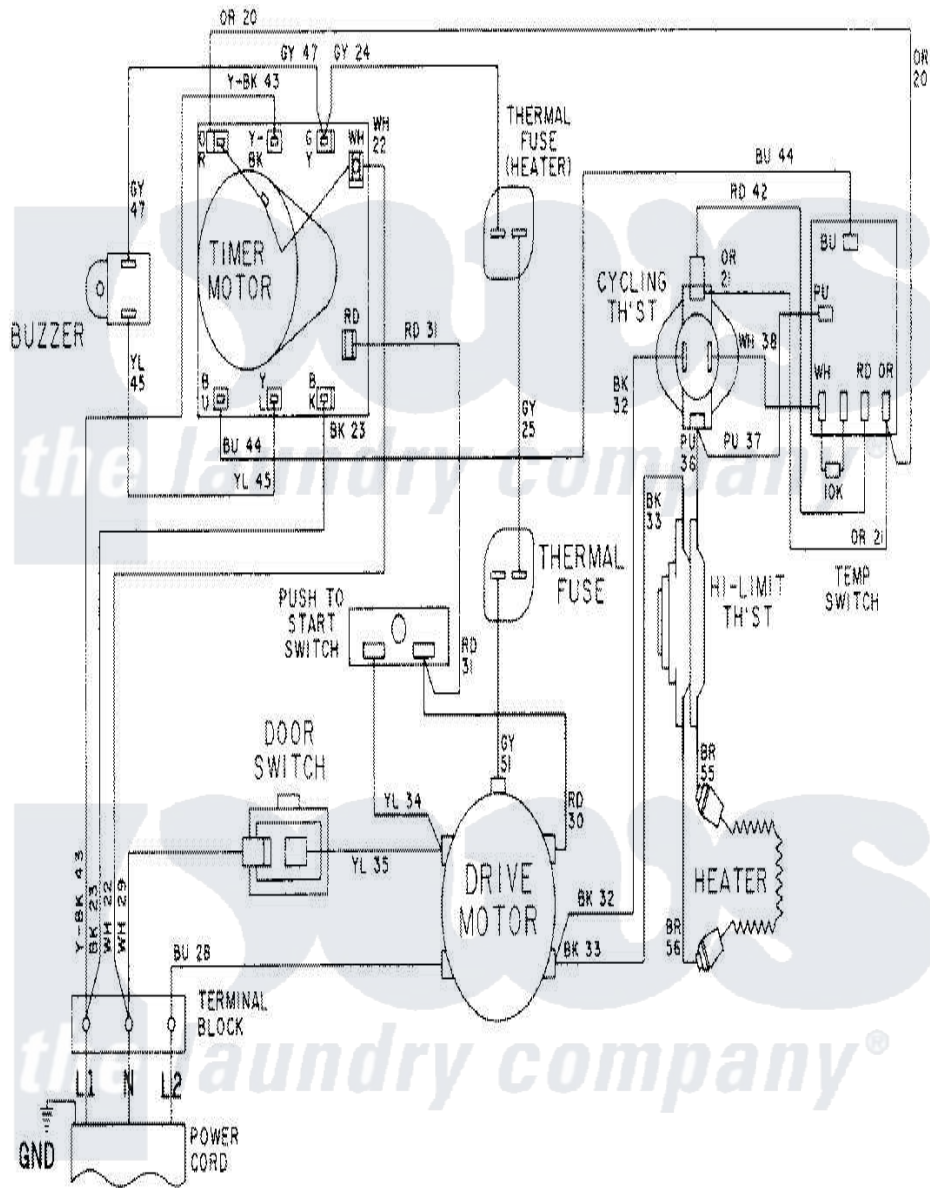

Maytag LDE8424ADE 09 - WIRING INFORMATION-LDE8424ADE

Maytag Residential Maytag LDE8424ADE Dryer Parts Diagram 09 - WIRING INFORMATION-LDE8424ADE
 Click on the part number to view part

Item	Original Part Number	Replaced By	Status	Part Description
NI	15001635		Not Available	WIRING INFORMATION
"	15001616		Not Available	WIRING INFORMATION
"	15001039		Not Available	WIRING INFORMATION