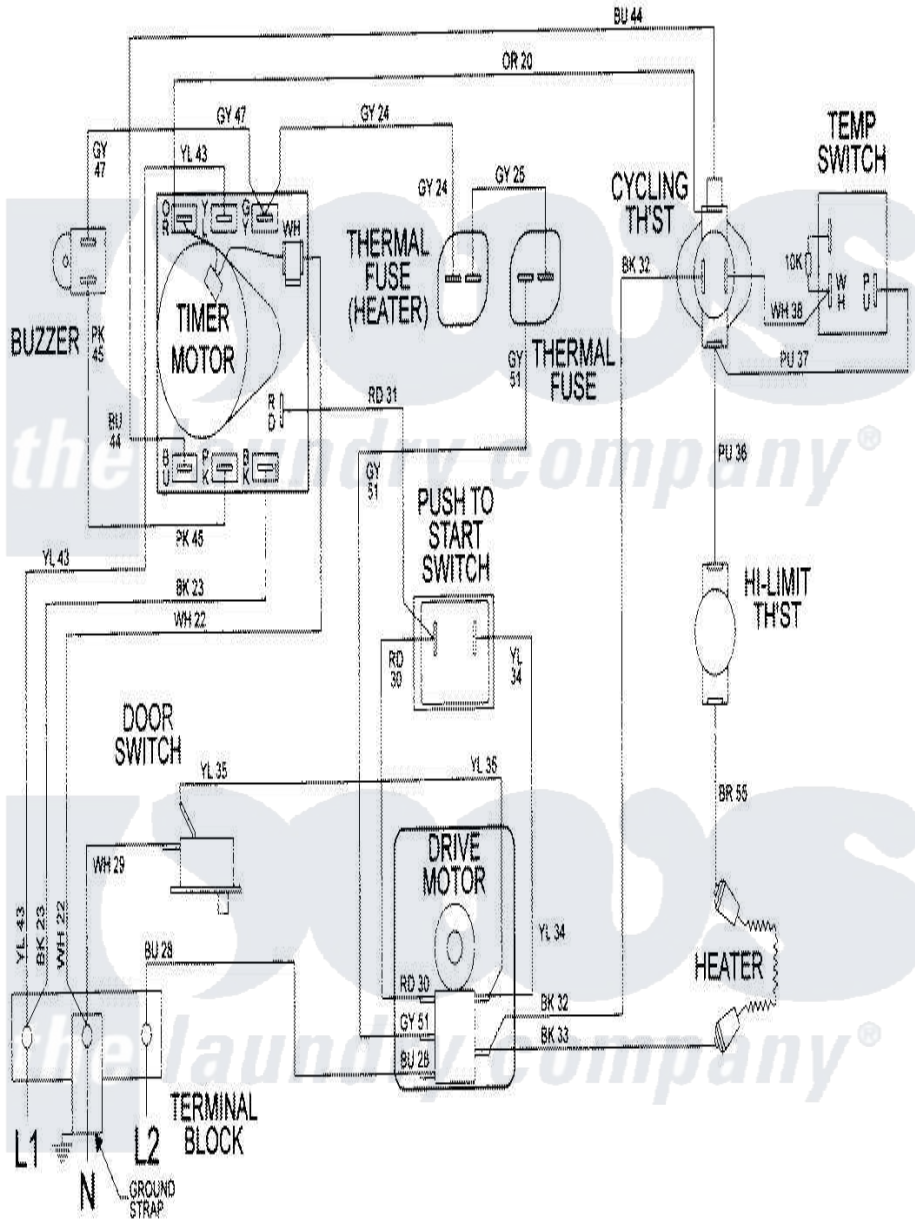

Maytag LDE8426ACE 09 - WIRING INFORMATION

Maytag Residential Maytag LDE8426ACE Dryer Parts Parts Diagram 09 - WIRING INFORMATION
 Click on the part number to view part

Item	Original Part Number	Replaced By	Status	Part Description
NI	15001973		Not Available	WIRING INFORMATION