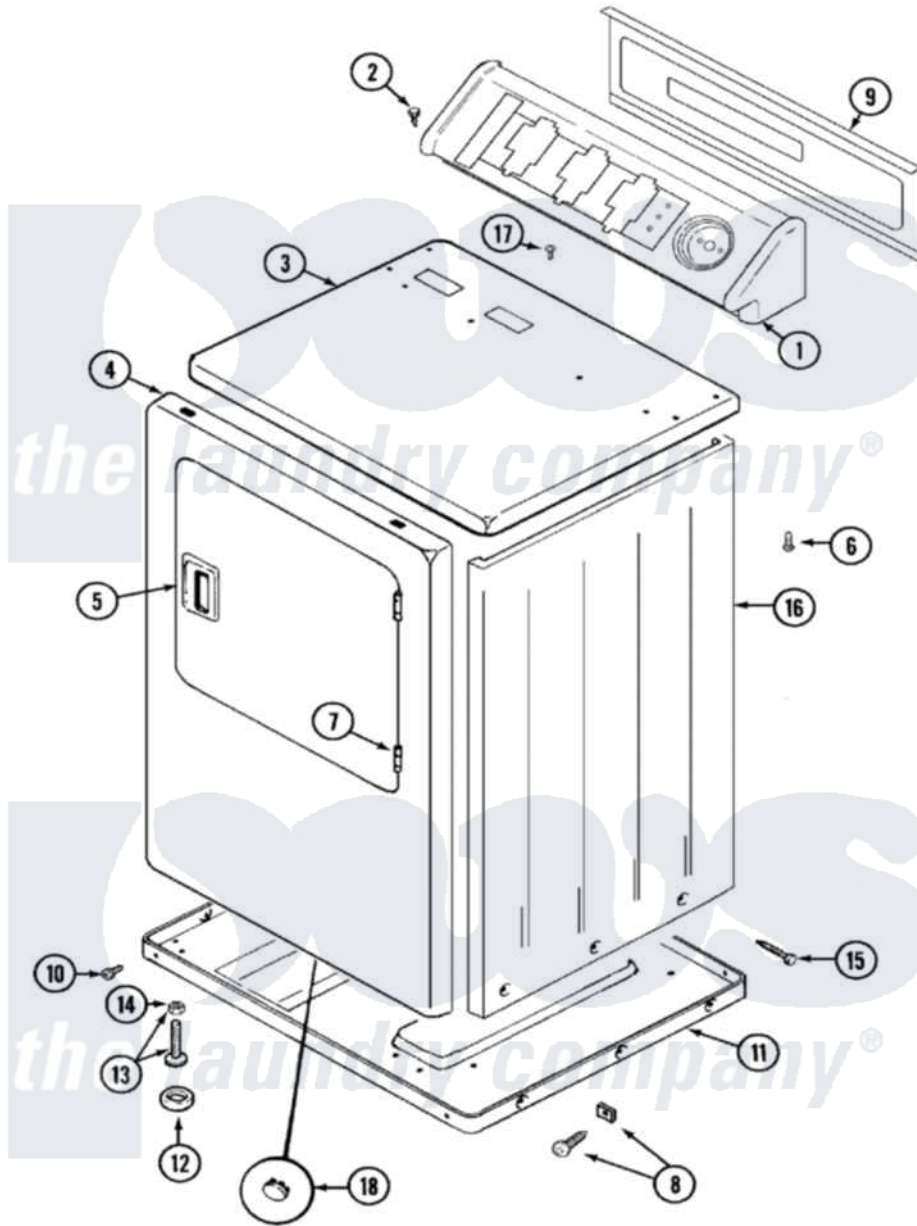

# Maytag LDE8426ACM 01 - CABINET-FRONT

Maytag Residential Maytag LDE8426ACM Dryer Parts Parts Diagram 01 - CABINET-FRONT  
 Click on the part number to view part

Item	Original Part Number	Replaced By	Status	Part Description
1	<a href="#">33001613</a>			Console
2	216423	<a href="#">3370225</a>		Screw
3	<a href="#">33001609</a>			Cover, Top ----NA
4	<a href="#">33001611</a>			Panel, Front ----NA
"	33001486	<a href="#">98008544</a>		Screw
5	33001254	<a href="#">37001047</a>		Handle, Door
6	<a href="#">214354</a>			Screw, Top Cover To Cabnt.
7	<a href="#">33001230</a>			Hinge, Door
8	12001340	<a href="#">204439</a>		Screw And Fstner Assembly
9	33001625		Not Available	PANEL, BACK----NA
10	<a href="#">Y313561</a>			Screw----NA
"	Y310632	<a href="#">1163839</a>		Screw
11	Y303361		Not Available	BASE ASSY. (UPPER & LOWER)
12	<a href="#">Y314137</a>			Foot, Rubber
13	<a href="#">Y305086</a>			Adjustable Leg And Nut
14	Y052740	<a href="#">62739</a>		Nut, Lock

15	<a href="#">213007</a>		Xfor Cabinet See Cabinet, Back
16	33001160	Not Available	CABINET (ALM)
17	210186	<a href="#">3370225</a>	Screw
18	33001615	Not Available	PLUG, FRONT PANEL (ALM)